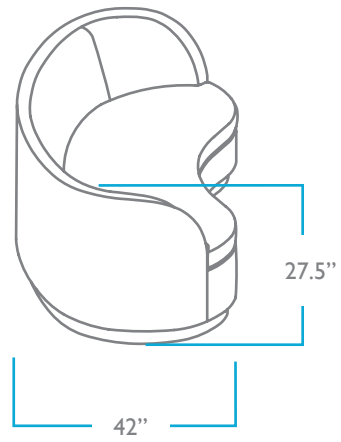

**CONTRAST WELT**

**QUESTIONS?**

HELLO@COLEYHOME.COM

980.237.9861

FRONT

SIDE

TOP

BACK

**OVERALL**

HEIGHT: 27.5"

WIDTH: 86"

DEPTH: 42"

**SEAT**

HEIGHT: 17"

WIDTH: 68"

DEPTH: 24"