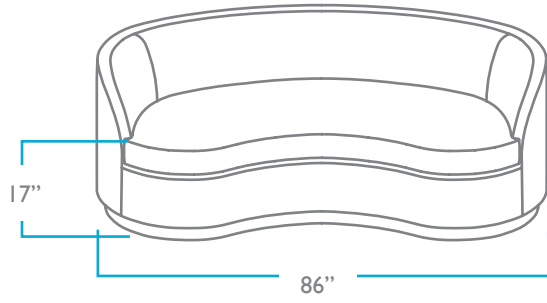

FRONT

OVERALL

HEIGHT: 27.5"

WIDTH: 86"

DEPTH: 42"

SEAT

HEIGHT: 17"

WIDTH: 68"

DEPTH: 24"

PACK WEIGHT

165 LBS