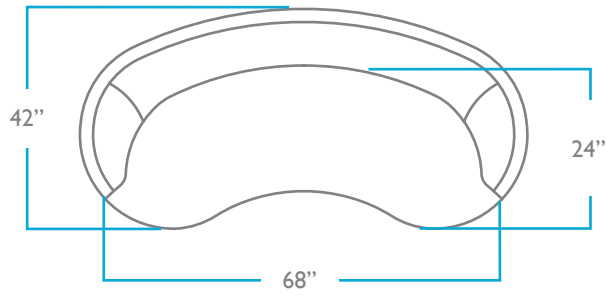

FRONT

TOP

OVERALL

HEIGHT: 27.5"

WIDTH: 86"

DEPTH: 42"

SEAT

HEIGHT: 17"

WIDTH: 68"

DEPTH: 24"

PACK WEIGHT

165 LBS