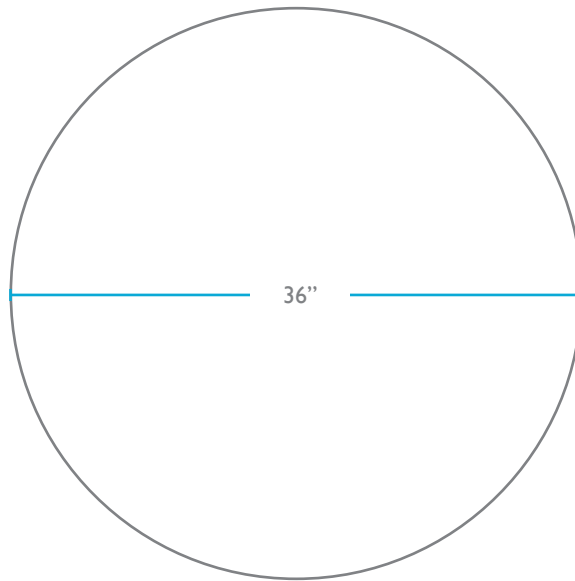

980.237.9861

SIDE

TOP

OVERALL
HEIGHT: 16"
WIDTH: 36"

PACK WEIGHT
56 LBS