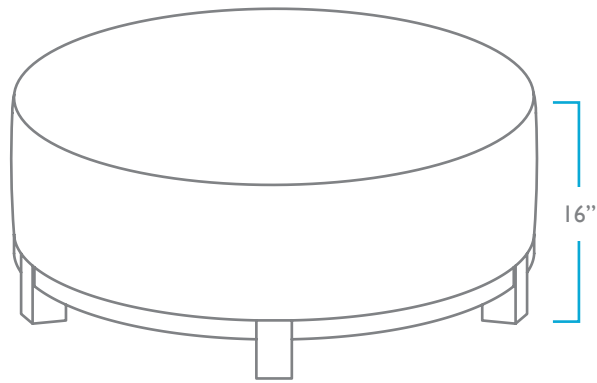

980.237.9861

SIDE

TOP

OVERALL
HEIGHT: 16"
WIDTH: 36"

PACK WEIGHT
56 LBS