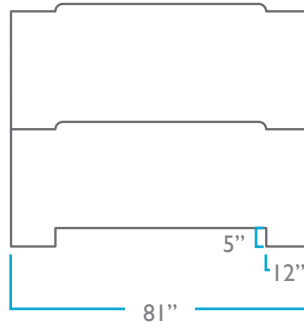

KING

QUEEN

TWIN

OVERALL

KING: 81" X 87"

KING HEIGHT: 66"

QUEEN: 65" X 87"

QUEEN HEIGHT: 60"

OVERALL

TWIN: 43" x 82"

TWIN HEIGHT: 54"

PACK WEIGHT

KING: 250 LBS

QUEEN: 245 LBS

TWIN: 240 LBS