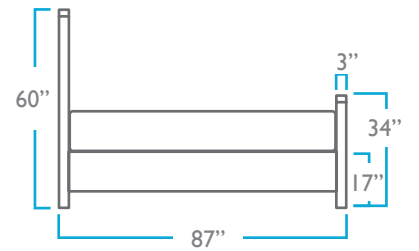

TWIN

OVERALL

KING: 81" X 87"

KING HEIGHT: 66"

QUEEN: 65" X 87"

QUEEN HEIGHT: 60"

OVERALL

TWIN: 43" x 82"

TWIN HEIGHT: 54"

PACK WEIGHT

KING: 250 LBS

QUEEN: 245 LBS

TWIN: 240 LBS