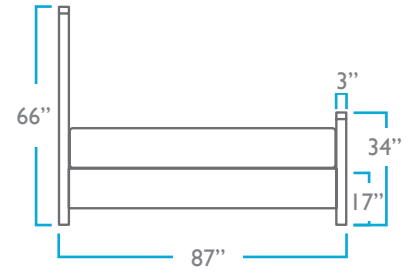

KING

QUEEN

TWIN

OVERALL

KING: 81" X 87"

KING HEIGHT: 66"

QUEEN: 65" X 87"

QUEEN HEIGHT: 60"

OVERALL

TWIN: 43" x 82"

TWIN HEIGHT: 54"

PACK WEIGHT

KING: 250 LBS

QUEEN: 245 LBS

TWIN: 240 LBS