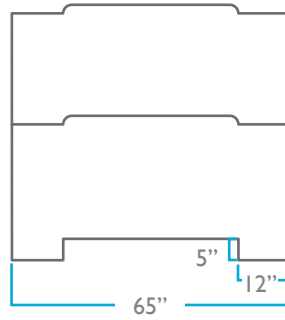

TWIN

OVERALL

KING: 81" X 87"

KING HEIGHT: 66"

QUEEN: 65" X 87"

QUEEN HEIGHT: 60"

OVERALL

TWIN: 43" x 82"

TWIN HEIGHT: 54"

PACK WEIGHT

KING: 250 LBS

QUEEN: 245 LBS

TWIN: 240 LBS