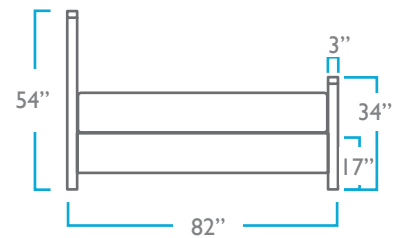

TWIN

OVERALL

KING: 81" X 87"

KING HEIGHT: 66"

QUEEN: 65" X 87"

QUEEN HEIGHT: 60"

OVERALL

TWIN: 43" x 82"

TWIN HEIGHT: 54"

PACK WEIGHT

KING: 250 LBS

QUEEN: 245 LBS

TWIN: 240 LBS