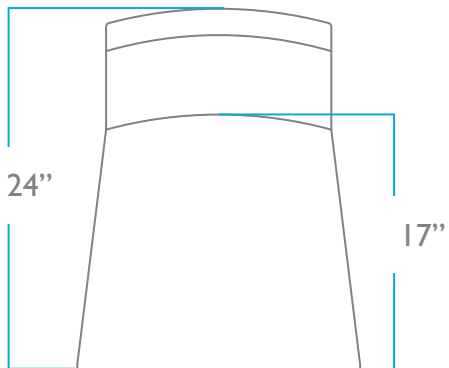

The Parker Dining Chair

FRONT

SIDE

TOP

BACK