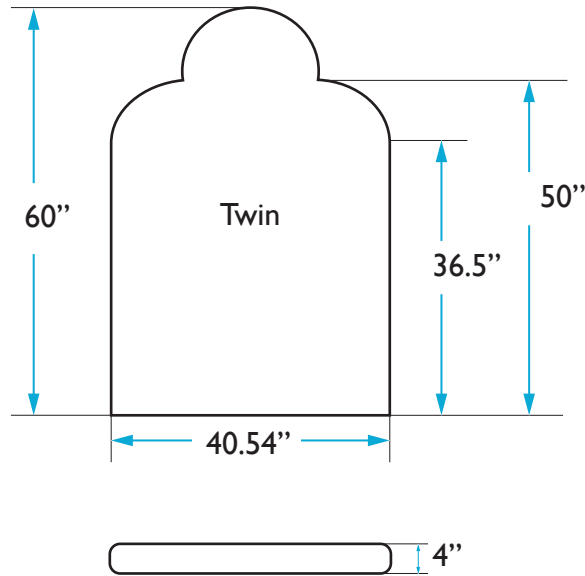

HEADBOARD

Height: 60 inches | Width: 40.54 inches | Depth: 4 inches

QUESTIONS: HELLO@COLEYHOME.COM | (980) 237-9861

COLEY HOME

THE CROWN HEADBOARD DIMENSIONS
TWIN: GEORGIA

HEADBOARD

Height: 60 inches | Width: 40.54 inches | Depth: 4 inches

QUESTIONS: HELLO@COLEYHOME.COM | (980) 237-9861

COLEY HOME

THE CROWN HEADBOARD DIMENSIONS
TWIN: HENRY

HEADBOARD

Height: 60 inches | Width: 40.54 inches | Depth: 4 inches

QUESTIONS: HELLO@COLEYHOME.COM | (980) 237-9861

COLEY HOME

THE CROWN HEADBOARD DIMENSIONS
TWIN: KATE

HEADBOARD

Height: 60 inches | Width: 40.54 inches | Depth: 4 inches

QUESTIONS: HELLO@COLEYHOME.COM | (980) 237-9861

COLEY HOME

THE CROWN HEADBOARD DIMENSIONS
TWIN: MONARCH

HEADBOARD

Height: 60 inches | Width: 40.54 inches | Depth: 4 inches

QUESTIONS: HELLO@COLEYHOME.COM | (980) 237-9861

COLEY HOME

THE CROWN HEADBOARD DIMENSIONS
TWIN: WHITBY

HEADBOARD

Height: 60 inches | Width: 40.54 inches | Depth: 4 inches