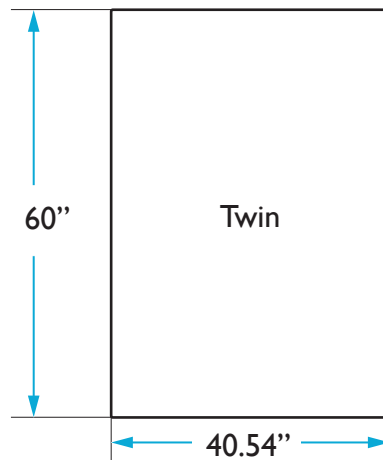

COLEY HOME

THE CROWN HEADBOARD DIMENSIONS
TWIN: CHARLES

HEADBOARD

Height: 60 inches | Width: 40.54 inches | Depth: 4 inches

QUESTIONS: HELLO@COLEYHOME.COM | (980) 237-9861

COLEY HOME

THE CROWN HEADBOARD DIMENSIONS
TWIN: CHARLOTTE

HEADBOARD

Height: 60 inches | Width: 40.54 inches | Depth: 4 inches

QUESTIONS: HELLO@COLEYHOME.COM | (980) 237-9861

COLEY HOME

THE CROWN HEADBOARD DIMENSIONS
TWIN: GEORGIA

HEADBOARD

Height: 60 inches | Width: 40.54 inches | Depth: 4 inches

QUESTIONS: HELLO@COLEYHOME.COM | (980) 237-9861

COLEY HOME

THE CROWN HEADBOARD DIMENSIONS
TWIN: HENRY

HEADBOARD

Height: 60 inches | Width: 40.54 inches | Depth: 4 inches

QUESTIONS: HELLO@COLEYHOME.COM | (980) 237-9861

COLEY HOME

THE CROWN HEADBOARD DIMENSIONS
TWIN: KATE

HEADBOARD

Height: 60 inches | Width: 40.54 inches | Depth: 4 inches

QUESTIONS: HELLO@COLEYHOME.COM | (980) 237-9861

COLEY HOME

THE CROWN HEADBOARD DIMENSIONS
TWIN: MONARCH