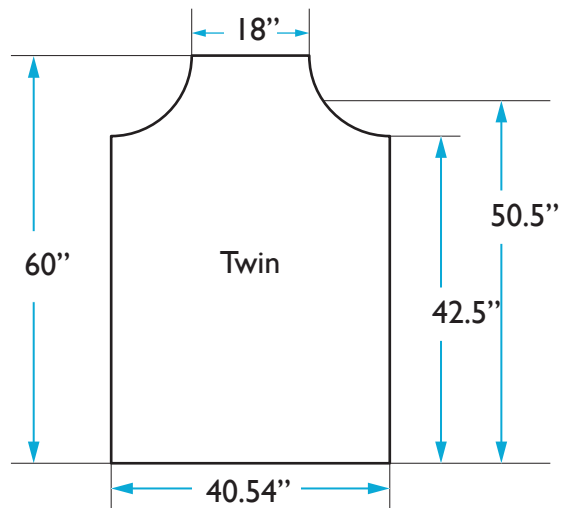

COLEY HOME

THE CROWN HEADBOARD DIMENSIONS
TWIN: CHARLES

HEADBOARD

Height: 60 inches | Width: 40.54 inches | Depth: 4 inches

QUESTIONS: HELLO@COLEYHOME.COM | (980) 237-9861

COLEY HOME

THE CROWN HEADBOARD DIMENSIONS
TWIN: CHARLOTTE

HEADBOARD

Height: 60 inches | Width: 40.54 inches | Depth: 4 inches

QUESTIONS: HELLO@COLEYHOME.COM | (980) 237-9861

COLEY HOME

THE CROWN HEADBOARD DIMENSIONS
TWIN: GEORGIA

HEADBOARD

Height: 60 inches | Width: 40.54 inches | Depth: 4 inches

QUESTIONS: HELLO@COLEYHOME.COM | (980) 237-9861

COLEY HOME

THE CROWN HEADBOARD DIMENSIONS
TWIN: HENRY

HEADBOARD

Height: 60 inches | Width: 40.54 inches | Depth: 4 inches

QUESTIONS: HELLO@COLEYHOME.COM | (980) 237-9861

COLEY HOME

THE CROWN HEADBOARD DIMENSIONS
TWIN: KATE

HEADBOARD

Height: 60 inches | Width: 40.54 inches | Depth: 4 inches

QUESTIONS: HELLO@COLEYHOME.COM | (980) 237-9861

COLEY HOME

THE CROWN HEADBOARD DIMENSIONS
TWIN: MONARCH