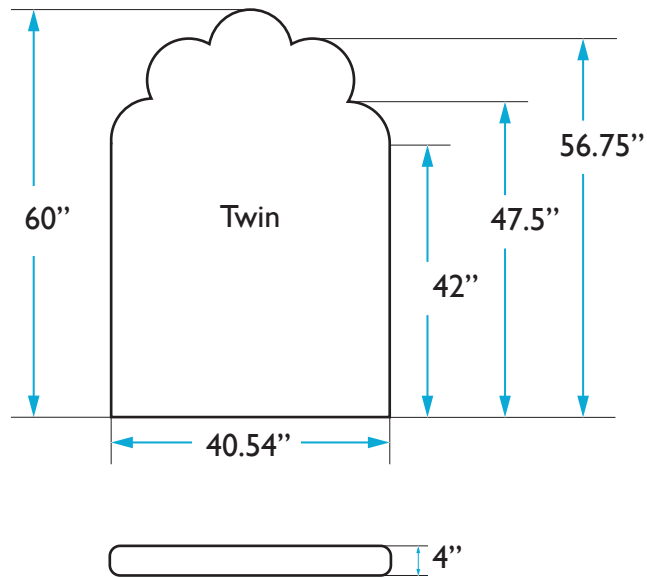

COLEY HOME

THE CROWN HEADBOARD DIMENSIONS
TWIN: CHARLES

HEADBOARD

Height: 60 inches | Width: 40.54 inches | Depth: 4 inches

QUESTIONS: HELLO@COLEYHOME.COM | (980) 237-9861

COLEY HOME

THE CROWN HEADBOARD DIMENSIONS
TWIN: CHARLOTTE

QUESTIONS: HELLO@COLEYHOME.COM | (980) 237-9861

COLEY HOME

THE CROWN HEADBOARD DIMENSIONS
TWIN: HENRY

HEADBOARD

Height: 60 inches | Width: 40.54 inches | Depth: 4 inches

QUESTIONS: HELLO@COLEYHOME.COM | (980) 237-9861

COLEY HOME

THE CROWN HEADBOARD DIMENSIONS
TWIN: KATE

HEADBOARD

Height: 60 inches | Width: 40.54 inches | Depth: 4 inches

QUESTIONS: HELLO@COLEYHOME.COM | (980) 237-9861

COLEY HOME

THE CROWN HEADBOARD DIMENSIONS
TWIN: MONARCH

HEADBOARD

Height: 60 inches | Width: 40.54 inches | Depth: 4 inches

QUESTIONS: HELLO@COLEYHOME.COM | (980) 237-9861

COLEY HOME

THE CROWN HEADBOARD DIMENSIONS
TWIN: WHITBY

HEADBOARD

Height: 60 inches | Width: 40.54 inches | Depth: 4 inches