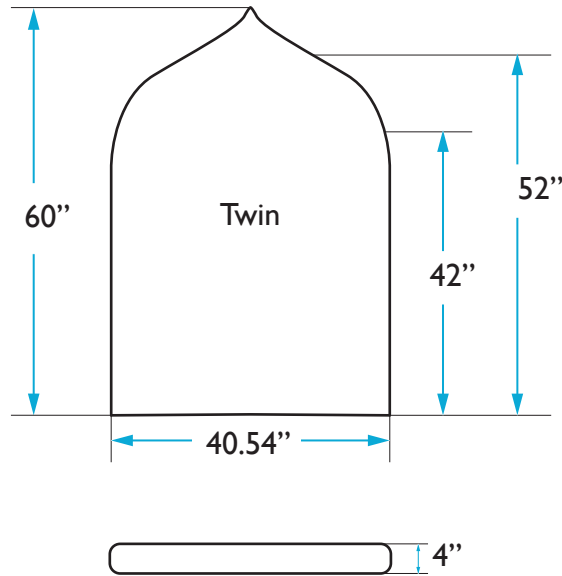

COLEY HOME

THE CROWN HEADBOARD DIMENSIONS
TWIN: CHARLES

HEADBOARD

Height: 60 inches | Width: 40.54 inches | Depth: 4 inches

QUESTIONS: HELLO@COLEYHOME.COM | (980) 237-9861

COLEY HOME

THE CROWN HEADBOARD DIMENSIONS
TWIN: CHARLOTTE

HEADBOARD

Height: 60 inches | Width: 40.54 inches | Depth: 4 inches

QUESTIONS: HELLO@COLEYHOME.COM | (980) 237-9861

COLEY HOME

THE CROWN HEADBOARD DIMENSIONS
TWIN: GEORGIA

HEADBOARD

Height: 60 inches | Width: 40.54 inches | Depth: 4 inches

QUESTIONS: HELLO@COLEYHOME.COM | (980) 237-9861

COLEY HOME

THE CROWN HEADBOARD DIMENSIONS
TWIN: HENRY

HEADBOARD

Height: 60 inches | Width: 40.54 inches | Depth: 4 inches

QUESTIONS: HELLO@COLEYHOME.COM | (980) 237-9861

COLEY HOME

THE CROWN HEADBOARD DIMENSIONS
TWIN: KATE

HEADBOARD

Height: 60 inches | Width: 40.54 inches | Depth: 4 inches

QUESTIONS: HELLO@COLEYHOME.COM | (980) 237-9861

COLEY HOME

THE CROWN HEADBOARD DIMENSIONS
TWIN: MONARCH