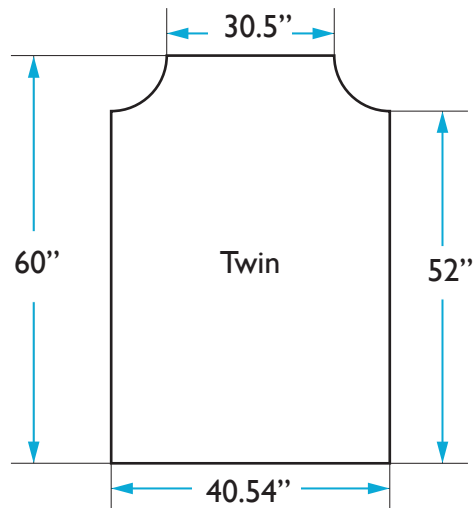

COLEY HOME

THE CROWN HEADBOARD DIMENSIONS
TWIN: CHARLES

HEADBOARD

Height: 60 inches | Width: 40.54 inches | Depth: 4 inches

QUESTIONS: HELLO@COLEYHOME.COM | (980) 237-9861

COLEY HOME

THE CROWN HEADBOARD DIMENSIONS
TWIN: CHARLOTTE

HEADBOARD

Height: 60 inches | Width: 40.54 inches | Depth: 4 inches

QUESTIONS: HELLO@COLEYHOME.COM | (980) 237-9861

COLEY HOME

THE CROWN HEADBOARD DIMENSIONS
TWIN: GEORGIA

HEADBOARD

Height: 60 inches | Width: 40.54 inches | Depth: 4 inches

QUESTIONS: HELLO@COLEYHOME.COM | (980) 237-9861

COLEY HOME

THE CROWN HEADBOARD DIMENSIONS
TWIN: HENRY

HEADBOARD

Height: 60 inches | Width: 40.54 inches | Depth: 4 inches

QUESTIONS: HELLO@COLEYHOME.COM | (980) 237-9861

COLEY HOME

THE CROWN HEADBOARD DIMENSIONS
TWIN: KATE

HEADBOARD

Height: 60 inches | Width: 40.54 inches | Depth: 4 inches

QUESTIONS: HELLO@COLEYHOME.COM | (980) 237-9861

COLEY HOME

THE CROWN HEADBOARD DIMENSIONS
TWIN: MONARCH