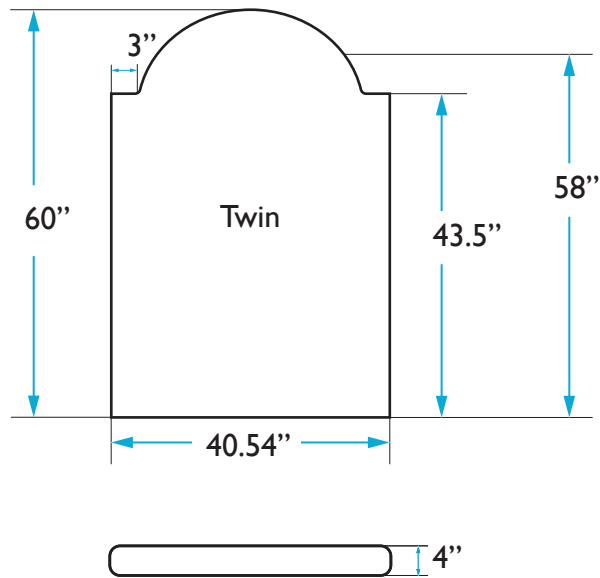

COLEY HOME

THE CROWN HEADBOARD DIMENSIONS
TWIN: CHARLES

HEADBOARD

Height: 60 inches | Width: 40.54 inches | Depth: 4 inches

QUESTIONS: HELLO@COLEYHOME.COM | (980) 237-9861

COLEY HOME

THE CROWN HEADBOARD DIMENSIONS
TWIN: CHARLOTTE

QUESTIONS: HELLO@COLEYHOME.COM | (980) 237-9861

COLEY HOME

THE CROWN HEADBOARD DIMENSIONS
TWIN: HENRY

HEADBOARD

Height: 60 inches | Width: 40.54 inches | Depth: 4 inches

QUESTIONS: HELLO@COLEYHOME.COM | (980) 237-9861

COLEY HOME

THE CROWN HEADBOARD DIMENSIONS
TWIN: KATE

HEADBOARD

Height: 60 inches | Width: 40.54 inches | Depth: 4 inches

QUESTIONS: HELLO@COLEYHOME.COM | (980) 237-9861

COLEY HOME

THE CROWN HEADBOARD DIMENSIONS
TWIN: MONARCH

HEADBOARD

Height: 60 inches | Width: 40.54 inches | Depth: 4 inches

QUESTIONS: HELLO@COLEYHOME.COM | (980) 237-9861

COLEY HOME

THE CROWN HEADBOARD DIMENSIONS
TWIN: WHITBY

HEADBOARD

Height: 60 inches | Width: 40.54 inches | Depth: 4 inches