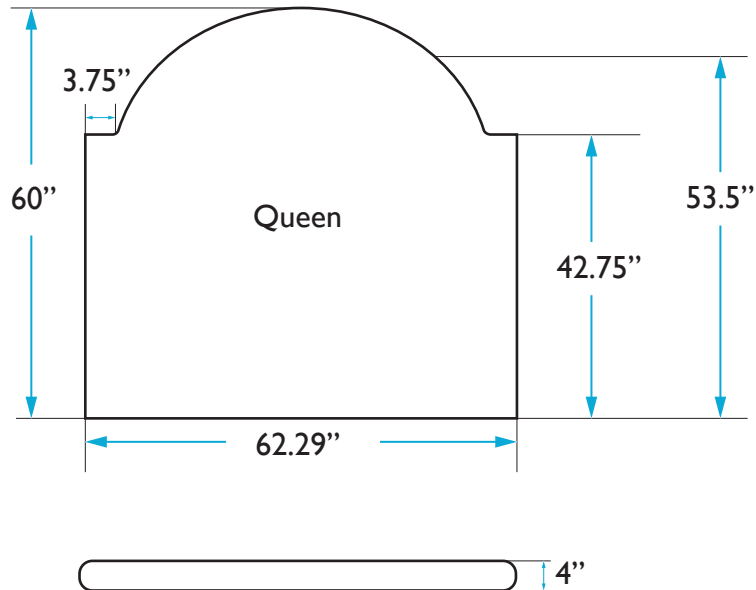

COLEY HOME

THE CROWN HEADBOARD DIMENSIONS
QUEEN: CHARLES

HEADBOARD

Height: 60 inches | Width: 62.29 inches | Depth: 4 inches

QUESTIONS: HELLO@COLEYHOME.COM | (980) 237-9861

COLEY HOME

THE CROWN HEADBOARD DIMENSIONS
QUEEN: CHARLOTTE

QUESTIONS: HELLO@COLEYHOME.COM | (980) 237-9861

COLEY HOME

THE CROWN HEADBOARD DIMENSIONS
QUEEN: HENRY

HEADBOARD

Height: 60 inches | Width: 62.29 inches | Depth: 4 inches

QUESTIONS: HELLO@COLEYHOME.COM | (980) 237-9861

COLEY HOME

THE CROWN HEADBOARD DIMENSIONS
QUEEN: KATE

HEADBOARD

Height: 60 inches | Width: 62.29 inches | Depth: 4 inches

QUESTIONS: HELLO@COLEYHOME.COM | (980) 237-9861

COLEY HOME

THE CROWN HEADBOARD DIMENSIONS
QUEEN: MONARCH

HEADBOARD

Height: 60 inches | Width: 62.29 inches | Depth: 4 inches

QUESTIONS: HELLO@COLEYHOME.COM | (980) 237-9861

COLEY HOME

THE CROWN HEADBOARD DIMENSIONS
QUEEN: WHITBY

HEADBOARD

Height: 60 inches | Width: 62.29 inches | Depth: 4 inches