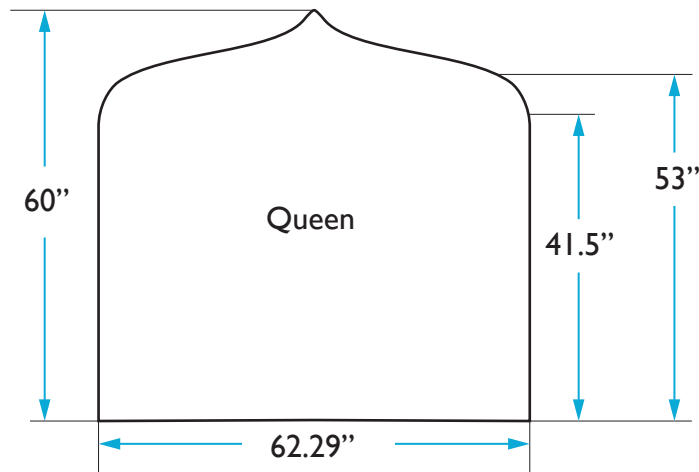

COLEY HOME

THE CROWN HEADBOARD DIMENSIONS
QUEEN: CHARLES

HEADBOARD

Height: 60 inches | Width: 62.29 inches | Depth: 4 inches

QUESTIONS: HELLO@COLEYHOME.COM | (980) 237-9861

COLEY HOME

THE CROWN HEADBOARD DIMENSIONS
QUEEN: CHARLOTTE

HEADBOARD

Height: 60 inches | Width: 62.29 inches | Depth: 4 inches

QUESTIONS: HELLO@COLEYHOME.COM | (980) 237-9861

COLEY HOME

THE CROWN HEADBOARD DIMENSIONS
QUEEN: GEORGIA

HEADBOARD

Height: 60 inches | Width: 62.29 inches | Depth: 4 inches

QUESTIONS: HELLO@COLEYHOME.COM | (980) 237-9861

COLEY HOME

THE CROWN HEADBOARD DIMENSIONS
QUEEN: HENRY

HEADBOARD

Height: 60 inches | Width: 62.29 inches | Depth: 4 inches

QUESTIONS: HELLO@COLEYHOME.COM | (980) 237-9861

COLEY HOME

THE CROWN HEADBOARD DIMENSIONS
QUEEN: KATE

HEADBOARD

Height: 60 inches | Width: 62.29 inches | Depth: 4 inches

QUESTIONS: HELLO@COLEYHOME.COM | (980) 237-9861

COLEY HOME

THE CROWN HEADBOARD DIMENSIONS
QUEEN: MONARCH