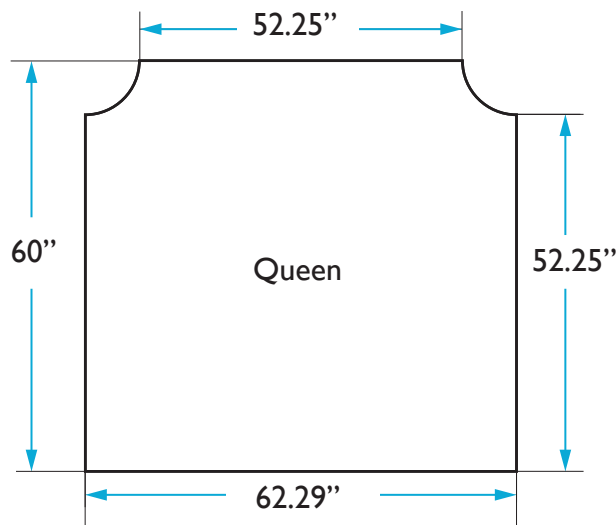

COLEY HOME

THE CROWN HEADBOARD DIMENSIONS
QUEEN: CHARLES

HEADBOARD

Height: 60 inches | Width: 62.29 inches | Depth: 4 inches

QUESTIONS: HELLO@COLEYHOME.COM | (980) 237-9861

COLEY HOME

THE CROWN HEADBOARD DIMENSIONS
QUEEN: CHARLOTTE

HEADBOARD

Height: 60 inches | Width: 62.29 inches | Depth: 4 inches

QUESTIONS: HELLO@COLEYHOME.COM | (980) 237-9861

COLEY HOME

THE CROWN HEADBOARD DIMENSIONS
QUEEN: GEORGIA

HEADBOARD

Height: 60 inches | Width: 62.29 inches | Depth: 4 inches

QUESTIONS: HELLO@COLEYHOME.COM | (980) 237-9861

COLEY HOME

THE CROWN HEADBOARD DIMENSIONS
QUEEN: HENRY

HEADBOARD

Height: 60 inches | Width: 62.29 inches | Depth: 4 inches

QUESTIONS: HELLO@COLEYHOME.COM | (980) 237-9861

COLEY HOME

THE CROWN HEADBOARD DIMENSIONS
QUEEN: KATE

HEADBOARD

Height: 60 inches | Width: 62.29 inches | Depth: 4 inches

QUESTIONS: HELLO@COLEYHOME.COM | (980) 237-9861

COLEY HOME

THE CROWN HEADBOARD DIMENSIONS
QUEEN: MONARCH