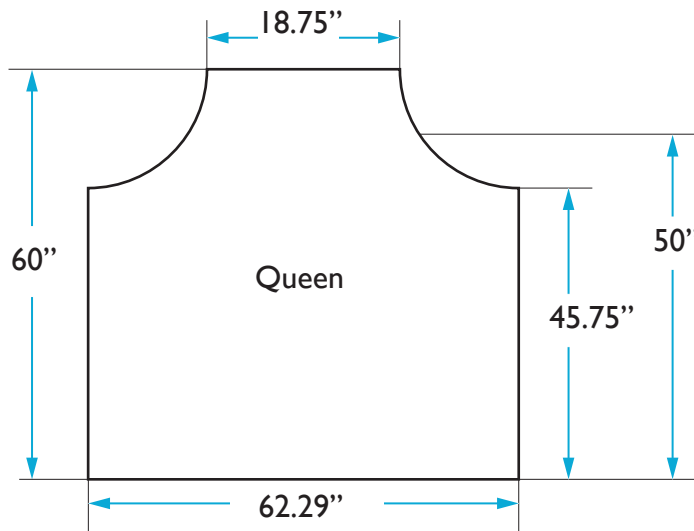

COLEY HOME

THE CROWN HEADBOARD DIMENSIONS
QUEEN: CHARLES

HEADBOARD

Height: 60 inches | Width: 62.29 inches | Depth: 4 inches

QUESTIONS: HELLO@COLEYHOME.COM | (980) 237-9861

COLEY HOME

THE CROWN HEADBOARD DIMENSIONS
QUEEN: CHARLOTTE

HEADBOARD

Height: 60 inches | Width: 62.29 inches | Depth: 4 inches

QUESTIONS: HELLO@COLEYHOME.COM | (980) 237-9861

COLEY HOME

THE CROWN HEADBOARD DIMENSIONS
QUEEN: GEORGIA

HEADBOARD

Height: 60 inches | Width: 62.29 inches | Depth: 4 inches

QUESTIONS: HELLO@COLEYHOME.COM | (980) 237-9861

COLEY HOME

THE CROWN HEADBOARD DIMENSIONS
QUEEN: HENRY

HEADBOARD

Height: 60 inches | Width: 62.29 inches | Depth: 4 inches

QUESTIONS: HELLO@COLEYHOME.COM | (980) 237-9861

COLEY HOME

THE CROWN HEADBOARD DIMENSIONS
QUEEN: KATE

HEADBOARD

Height: 60 inches | Width: 62.29 inches | Depth: 4 inches

QUESTIONS: HELLO@COLEYHOME.COM | (980) 237-9861

COLEY HOME

THE CROWN HEADBOARD DIMENSIONS
QUEEN: MONARCH