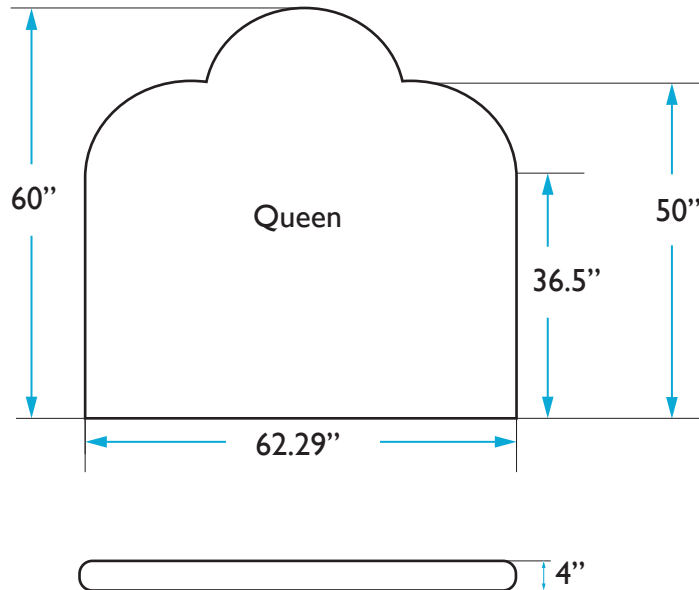

COLEY HOME

THE CROWN HEADBOARD DIMENSIONS
QUEEN: CHARLES

HEADBOARD

Height: 60 inches | Width: 62.29 inches | Depth: 4 inches

QUESTIONS: HELLO@COLEYHOME.COM | (980) 237-9861

COLEY HOME

THE CROWN HEADBOARD DIMENSIONS
QUEEN: CHARLOTTE

HEADBOARD

Height: 60 inches | Width: 62.29 inches | Depth: 4 inches

QUESTIONS: HELLO@COLEYHOME.COM | (980) 237-9861

COLEY HOME

THE CROWN HEADBOARD DIMENSIONS
QUEEN: GEORGIA

HEADBOARD

Height: 60 inches | Width: 62.29 inches | Depth: 4 inches

QUESTIONS: HELLO@COLEYHOME.COM | (980) 237-9861

COLEY HOME

THE CROWN HEADBOARD DIMENSIONS
QUEEN: HENRY

HEADBOARD

Height: 60 inches | Width: 62.29 inches | Depth: 4 inches

QUESTIONS: HELLO@COLEYHOME.COM | (980) 237-9861

COLEY HOME

THE CROWN HEADBOARD DIMENSIONS
QUEEN: KATE

HEADBOARD

Height: 60 inches | Width: 62.29 inches | Depth: 4 inches

QUESTIONS: HELLO@COLEYHOME.COM | (980) 237-9861

COLEY HOME

THE CROWN HEADBOARD DIMENSIONS
QUEEN: MONARCH