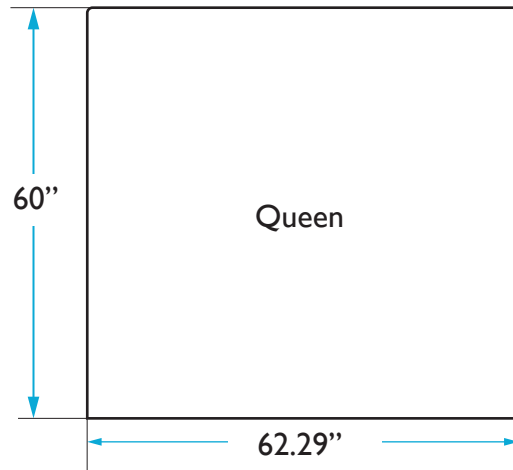

COLEY HOME

THE CROWN HEADBOARD DIMENSIONS
QUEEN: CHARLES

HEADBOARD

Height: 60 inches | Width: 62.29 inches | Depth: 4 inches

QUESTIONS: HELLO@COLEYHOME.COM | (980) 237-9861

COLEY HOME

THE CROWN HEADBOARD DIMENSIONS
QUEEN: CHARLOTTE

HEADBOARD

Height: 60 inches | Width: 62.29 inches | Depth: 4 inches

QUESTIONS: HELLO@COLEYHOME.COM | (980) 237-9861

COLEY HOME

THE CROWN HEADBOARD DIMENSIONS
QUEEN: GEORGIA

HEADBOARD

Height: 60 inches | Width: 62.29 inches | Depth: 4 inches

QUESTIONS: HELLO@COLEYHOME.COM | (980) 237-9861

COLEY HOME

THE CROWN HEADBOARD DIMENSIONS
QUEEN: HENRY

HEADBOARD

Height: 60 inches | Width: 62.29 inches | Depth: 4 inches

QUESTIONS: HELLO@COLEYHOME.COM | (980) 237-9861

COLEY HOME

THE CROWN HEADBOARD DIMENSIONS
QUEEN: KATE

HEADBOARD

Height: 60 inches | Width: 62.29 inches | Depth: 4 inches

QUESTIONS: HELLO@COLEYHOME.COM | (980) 237-9861

COLEY HOME

THE CROWN HEADBOARD DIMENSIONS
QUEEN: MONARCH