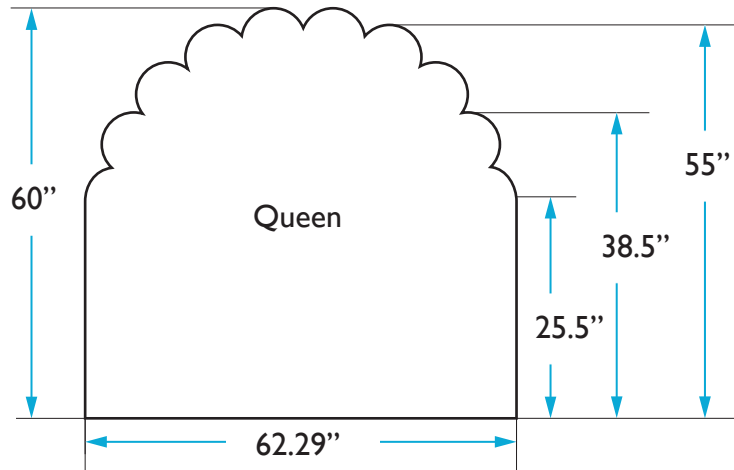

COLEY HOME

THE CROWN HEADBOARD DIMENSIONS
QUEEN: CHARLES

HEADBOARD

Height: 60 inches | Width: 62.29 inches | Depth: 4 inches

QUESTIONS: HELLO@COLEYHOME.COM | (980) 237-9861

COLEY HOME

THE CROWN HEADBOARD DIMENSIONS
QUEEN: CHARLOTTE

QUESTIONS: HELLO@COLEYHOME.COM | (980) 237-9861

COLEY HOME

THE CROWN HEADBOARD DIMENSIONS
QUEEN: HENRY

HEADBOARD

Height: 60 inches | Width: 62.29 inches | Depth: 4 inches

QUESTIONS: HELLO@COLEYHOME.COM | (980) 237-9861

COLEY HOME

THE CROWN HEADBOARD DIMENSIONS
QUEEN: KATE

HEADBOARD

Height: 60 inches | Width: 62.29 inches | Depth: 4 inches

QUESTIONS: HELLO@COLEYHOME.COM | (980) 237-9861

COLEY HOME

THE CROWN HEADBOARD DIMENSIONS
QUEEN: MONARCH

HEADBOARD

Height: 60 inches | Width: 62.29 inches | Depth: 4 inches

QUESTIONS: HELLO@COLEYHOME.COM | (980) 237-9861

COLEY HOME

THE CROWN HEADBOARD DIMENSIONS
QUEEN: WHITBY

HEADBOARD

Height: 60 inches | Width: 62.29 inches | Depth: 4 inches