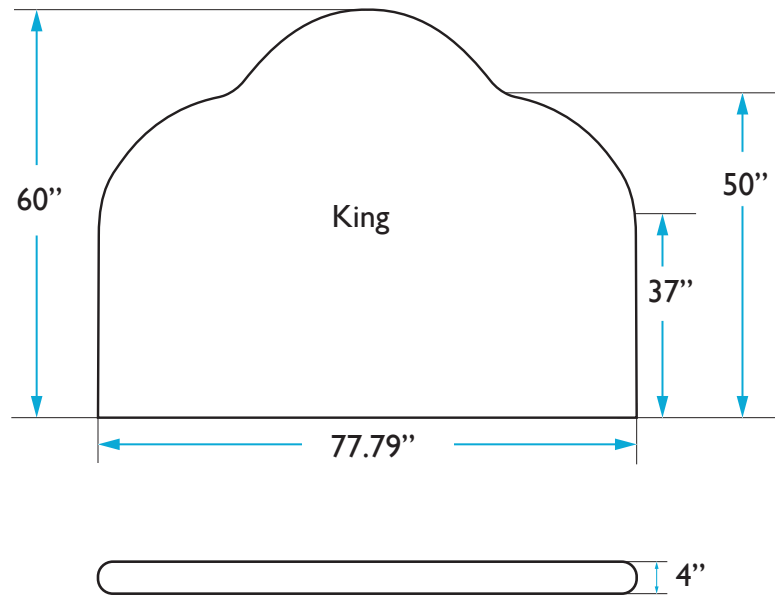

HEADBOARD

Height: 60 inches | Width: 77.79 inches | Depth: 4 inches

QUESTIONS: HELLO@COLEYHOME.COM | (980) 237-9861

COLEY HOME

THE CROWN HEADBOARD DIMENSIONS
KING: GEORGIA

HEADBOARD

Height: 60 inches | Width: 77.79 inches | Depth: 4 inches

QUESTIONS: HELLO@COLEYHOME.COM | (980) 237-9861

COLEY HOME

THE CROWN HEADBOARD DIMENSIONS
KING: HENRY

HEADBOARD

Height: 60 inches | Width: 77.79 inches | Depth: 4 inches

QUESTIONS: HELLO@COLEYHOME.COM | (980) 237-9861

COLEY HOME

THE CROWN HEADBOARD DIMENSIONS
KING: KATE

HEADBOARD

Height: 60 inches | Width: 77.79 inches | Depth: 4 inches

QUESTIONS: HELLO@COLEYHOME.COM | (980) 237-9861

COLEY HOME

THE CROWN HEADBOARD DIMENSIONS
KING: MONARCH

HEADBOARD

Height: 60 inches | Width: 77.79 inches | Depth: 4 inches

QUESTIONS: HELLO@COLEYHOME.COM | (980) 237-9861

COLEY HOME

THE CROWN HEADBOARD DIMENSIONS
KING: WHITBY

HEADBOARD

Height: 60 inches | Width: 77.79 inches | Depth: 4 inches