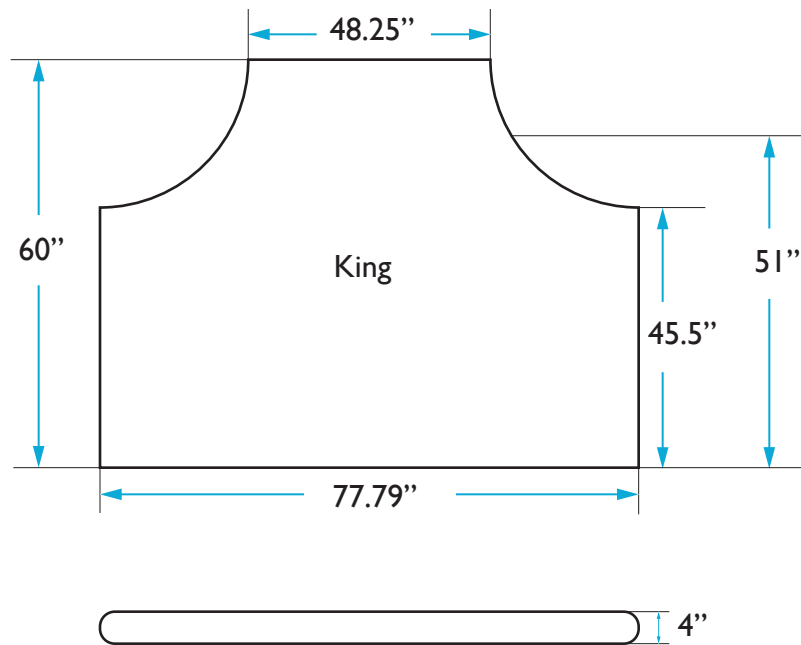

COLEY HOME

THE CROWN HEADBOARD DIMENSIONS
KING: CHARLES

HEADBOARD

Height: 60 inches | Width: 77.79 inches | Depth: 4 inches

QUESTIONS: HELLO@COLEYHOME.COM | (980) 237-9861

COLEY HOME

THE CROWN HEADBOARD DIMENSIONS
KING: CHARLOTTE

HEADBOARD

Height: 60 inches | Width: 77.79 inches | Depth: 4 inches

QUESTIONS: HELLO@COLEYHOME.COM | (980) 237-9861

COLEY HOME

THE CROWN HEADBOARD DIMENSIONS
KING: GEORGIA

HEADBOARD

Height: 60 inches | Width: 77.79 inches | Depth: 4 inches

QUESTIONS: HELLO@COLEYHOME.COM | (980) 237-9861

COLEY HOME

THE CROWN HEADBOARD DIMENSIONS
KING: HENRY

HEADBOARD

Height: 60 inches | Width: 77.79 inches | Depth: 4 inches

QUESTIONS: HELLO@COLEYHOME.COM | (980) 237-9861

COLEY HOME

THE CROWN HEADBOARD DIMENSIONS
KING: KATE

HEADBOARD

Height: 60 inches | Width: 77.79 inches | Depth: 4 inches

QUESTIONS: HELLO@COLEYHOME.COM | (980) 237-9861

COLEY HOME

THE CROWN HEADBOARD DIMENSIONS
KING: MONARCH