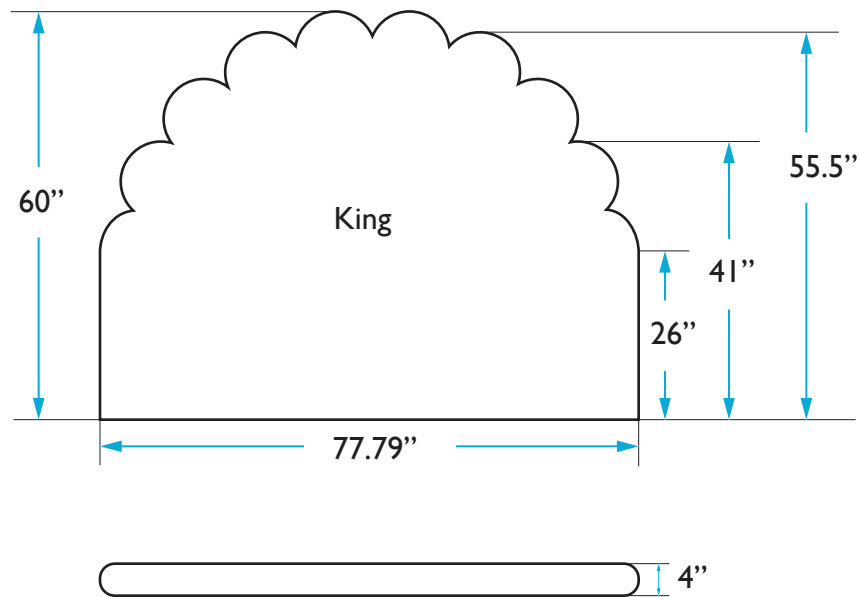

HEADBOARD

Height: 60 inches | Width: 77.79 inches | Depth: 4 inches

QUESTIONS: HELLO@COLEYHOME.COM | (980) 237-9861

COLEY HOME

THE CROWN HEADBOARD DIMENSIONS
KING: GEORGIA

HEADBOARD

Height: 60 inches | Width: 77.79 inches | Depth: 4 inches

QUESTIONS: HELLO@COLEYHOME.COM | (980) 237-9861

COLEY HOME

THE CROWN HEADBOARD DIMENSIONS
KING: HENRY

HEADBOARD

Height: 60 inches | Width: 77.79 inches | Depth: 4 inches

QUESTIONS: HELLO@COLEYHOME.COM | (980) 237-9861

COLEY HOME

THE CROWN HEADBOARD DIMENSIONS
KING: KATE

HEADBOARD

Height: 60 inches | Width: 77.79 inches | Depth: 4 inches

QUESTIONS: HELLO@COLEYHOME.COM | (980) 237-9861

COLEY HOME

THE CROWN HEADBOARD DIMENSIONS
KING: MONARCH

HEADBOARD

Height: 60 inches | Width: 77.79 inches | Depth: 4 inches

QUESTIONS: HELLO@COLEYHOME.COM | (980) 237-9861

COLEY HOME

THE CROWN HEADBOARD DIMENSIONS
KING: WHITBY

HEADBOARD

Height: 60 inches | Width: 77.79 inches | Depth: 4 inches