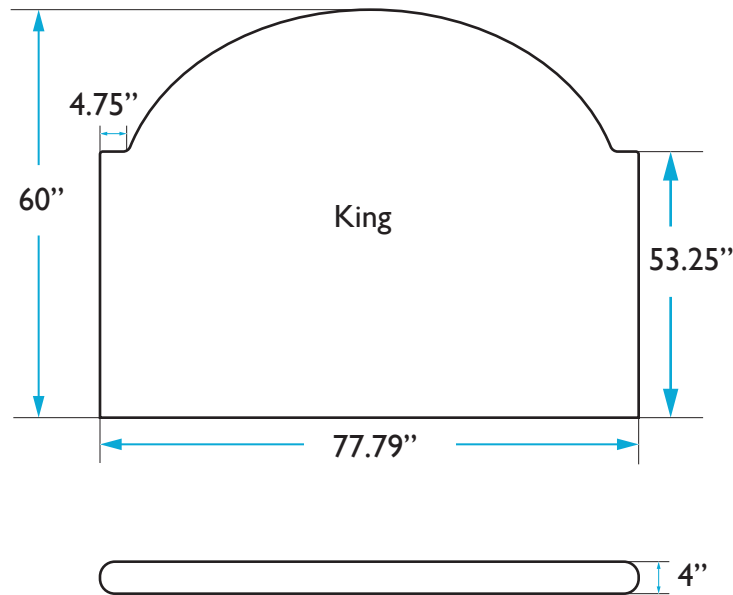

COLEY HOME

THE CROWN HEADBOARD DIMENSIONS
KING: CHARLES

HEADBOARD

Height: 60 inches | Width: 77.79 inches | Depth: 4 inches

QUESTIONS: HELLO@COLEYHOME.COM | (980) 237-9861

COLEY HOME

THE CROWN HEADBOARD DIMENSIONS
KING: CHARLOTTE

QUESTIONS: HELLO@COLEYHOME.COM | (980) 237-9861

COLEY HOME

THE CROWN HEADBOARD DIMENSIONS
KING: HENRY

HEADBOARD

Height: 60 inches | Width: 77.79 inches | Depth: 4 inches

QUESTIONS: HELLO@COLEYHOME.COM | (980) 237-9861

COLEY HOME

THE CROWN HEADBOARD DIMENSIONS
KING: KATE

HEADBOARD

Height: 60 inches | Width: 77.79 inches | Depth: 4 inches

QUESTIONS: HELLO@COLEYHOME.COM | (980) 237-9861

COLEY HOME

THE CROWN HEADBOARD DIMENSIONS
KING: MONARCH

HEADBOARD

Height: 60 inches | Width: 77.79 inches | Depth: 4 inches

QUESTIONS: HELLO@COLEYHOME.COM | (980) 237-9861

COLEY HOME

THE CROWN HEADBOARD DIMENSIONS
KING: WHITBY

HEADBOARD

Height: 60 inches | Width: 77.79 inches | Depth: 4 inches