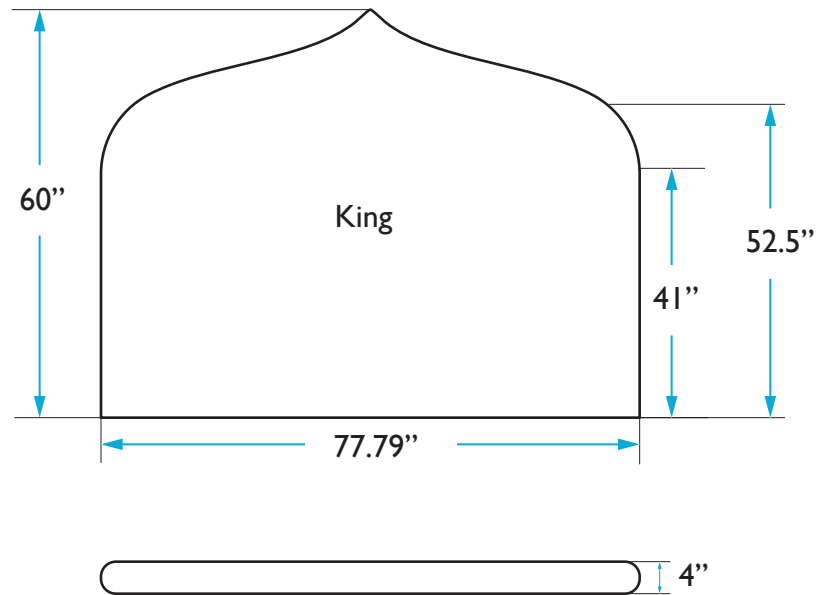

COLEY HOME

THE CROWN HEADBOARD DIMENSIONS
KING: CHARLES

HEADBOARD

Height: 60 inches | Width: 77.79 inches | Depth: 4 inches

QUESTIONS: HELLO@COLEYHOME.COM | (980) 237-9861

COLEY HOME

THE CROWN HEADBOARD DIMENSIONS
KING: CHARLOTTE

HEADBOARD

Height: 60 inches | Width: 77.79 inches | Depth: 4 inches

QUESTIONS: HELLO@COLEYHOME.COM | (980) 237-9861

COLEY HOME

THE CROWN HEADBOARD DIMENSIONS
KING: GEORGIA

HEADBOARD

Height: 60 inches | Width: 77.79 inches | Depth: 4 inches

QUESTIONS: HELLO@COLEYHOME.COM | (980) 237-9861

COLEY HOME

THE CROWN HEADBOARD DIMENSIONS
KING: HENRY

HEADBOARD

Height: 60 inches | Width: 77.79 inches | Depth: 4 inches

QUESTIONS: HELLO@COLEYHOME.COM | (980) 237-9861

COLEY HOME

THE CROWN HEADBOARD DIMENSIONS
KING: KATE

HEADBOARD

Height: 60 inches | Width: 77.79 inches | Depth: 4 inches

QUESTIONS: HELLO@COLEYHOME.COM | (980) 237-9861

COLEY HOME

THE CROWN HEADBOARD DIMENSIONS
KING: MONARCH