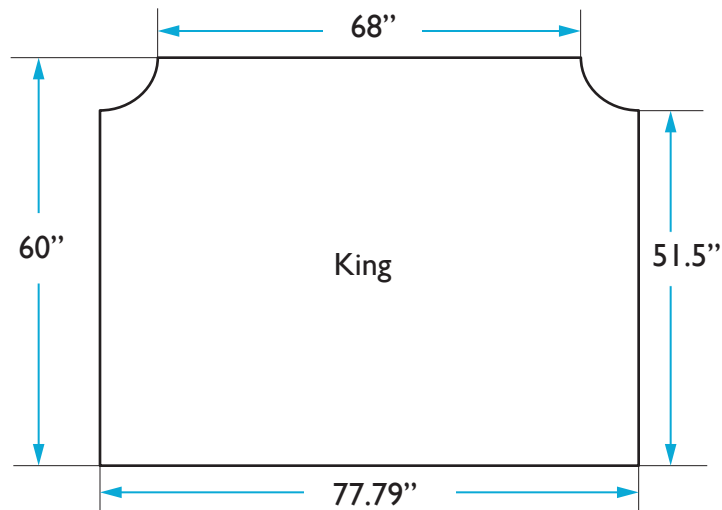

COLEY HOME

THE CROWN HEADBOARD DIMENSIONS
KING: CHARLES

HEADBOARD

Height: 60 inches | Width: 77.79 inches | Depth: 4 inches

QUESTIONS: HELLO@COLEYHOME.COM | (980) 237-9861

COLEY HOME

THE CROWN HEADBOARD DIMENSIONS
KING: CHARLOTTE

HEADBOARD

Height: 60 inches | Width: 77.79 inches | Depth: 4 inches

QUESTIONS: HELLO@COLEYHOME.COM | (980) 237-9861

COLEY HOME

THE CROWN HEADBOARD DIMENSIONS
KING: GEORGIA

HEADBOARD

Height: 60 inches | Width: 77.79 inches | Depth: 4 inches

QUESTIONS: HELLO@COLEYHOME.COM | (980) 237-9861

COLEY HOME

THE CROWN HEADBOARD DIMENSIONS
KING: HENRY

HEADBOARD

Height: 60 inches | Width: 77.79 inches | Depth: 4 inches

QUESTIONS: HELLO@COLEYHOME.COM | (980) 237-9861

COLEY HOME

THE CROWN HEADBOARD DIMENSIONS
KING: KATE

HEADBOARD

Height: 60 inches | Width: 77.79 inches | Depth: 4 inches

QUESTIONS: HELLO@COLEYHOME.COM | (980) 237-9861

COLEY HOME

THE CROWN HEADBOARD DIMENSIONS
KING: MONARCH