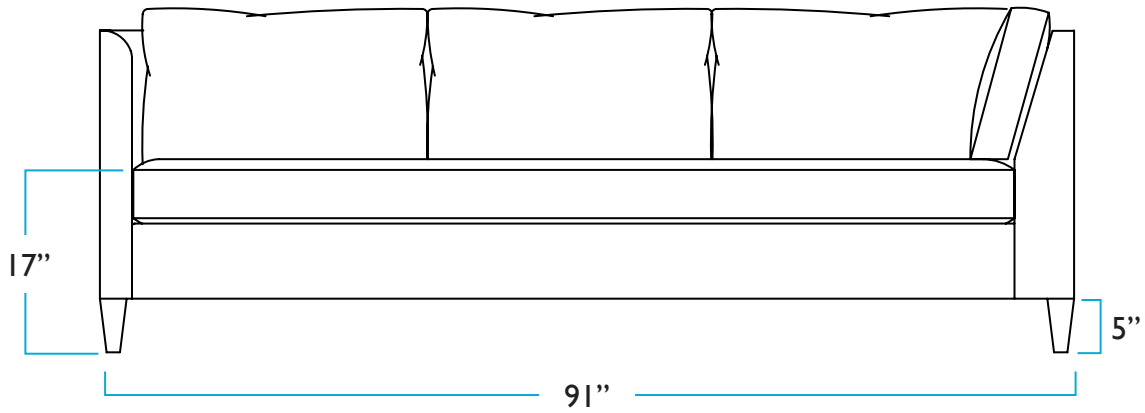

Bradley Return Loveseat Sectional

RETURN SOFA