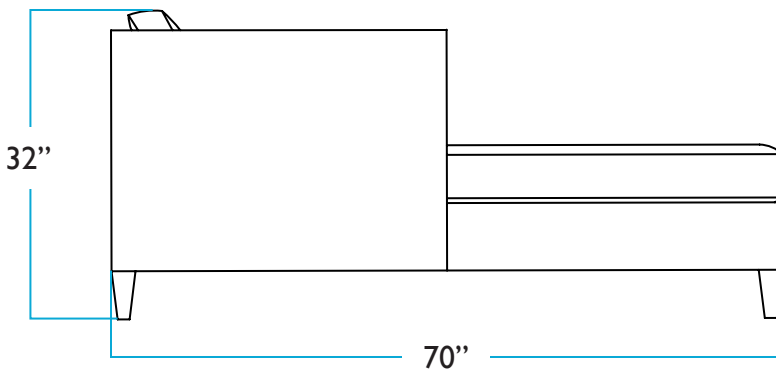

FRONT

RIGHT SIDE

TOP

RIGHT SIDE

BACK

Bradley Return Loveseat Sectional

AVAILABLE SLIPCOVERED OR UPHOLSTERED

*Includes Return Sofa
and Loveseat*