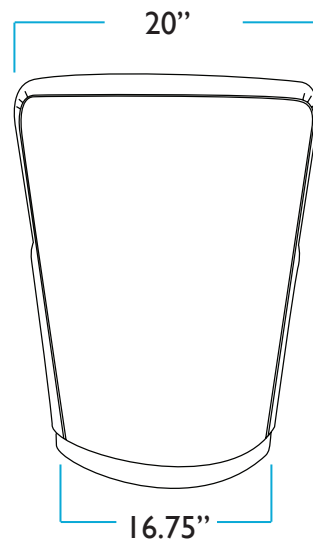

SIDE

BACK

Porter Side Table

LARGE

WIDTH

HEIGHT

DEPTH

Porter Side Table

MEDIUM

WIDTH

HEIGHT

DEPTH

Porter Side Table

SMALL

WIDTH

HEIGHT

DEPTH

Pouf

TOP

SIDE

Teeny Dining Swivel Chair

TOP

FRONT

SIDE

BACK

Teeny Swivel Chair

TOP

FRONT

SIDE

BACK

Teeny Swivel Stool

TOP