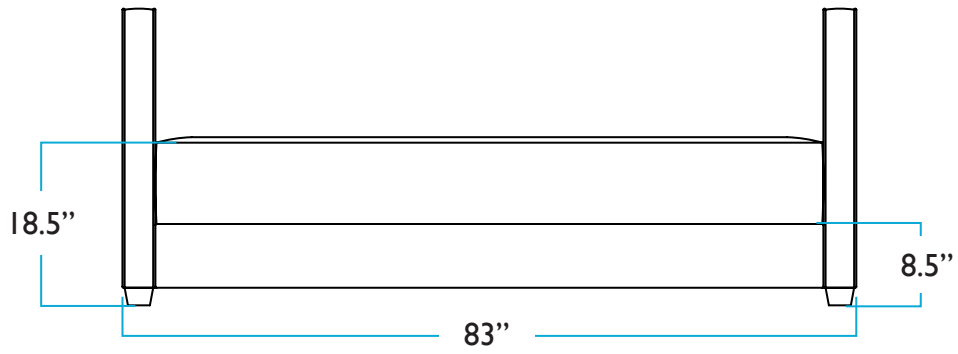

Daybed

FRONT