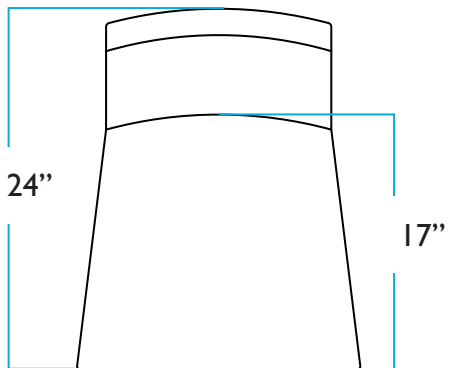

SIDE

TOP

BACK

Nash Swivel Glider

TOP

FRONT

SIDE

BACK

Parker Dining Chair

FRONT

SIDE

TOP

BACK

Piper Dining Chair

TOP

FRONT

SIDE

BACK

Porter Side Table

LARGE

WIDTH

HEIGHT

DEPTH

Porter Side Table

MEDIUM

WIDTH

HEIGHT

DEPTH

Porter Side Table

SMALL

WIDTH

HEIGHT