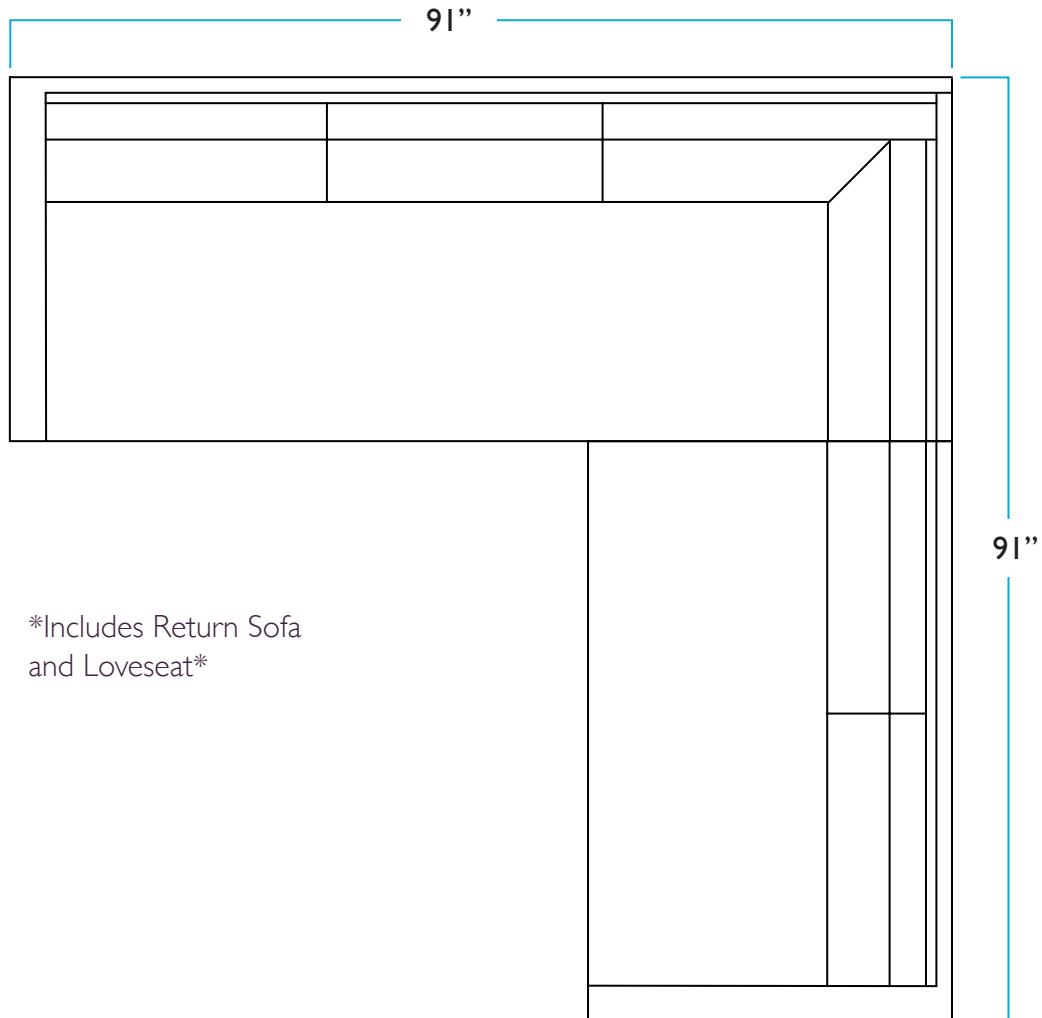

FRONT

RIGHT SIDE

TOP

RIGHT SIDE

BACK

Bradley Return Loveseat Sectional

AVAILABLE SLIPCOVERED OR UPHOLSTERED

*Includes Return Sofa
and Loveseat*