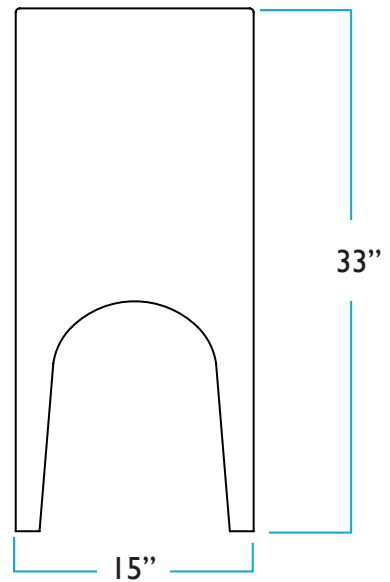

Mia Dining Chair

FRONT

SIDE

TOP

BACK