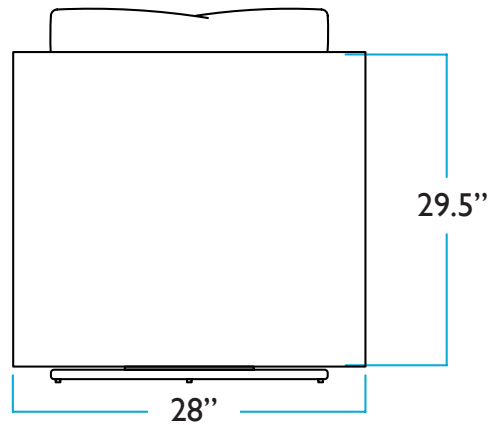

FRONT

SIDE

TOP

BACK

Harper Bench

KING - SLIPCOVERED

WIDTH

HEIGHT