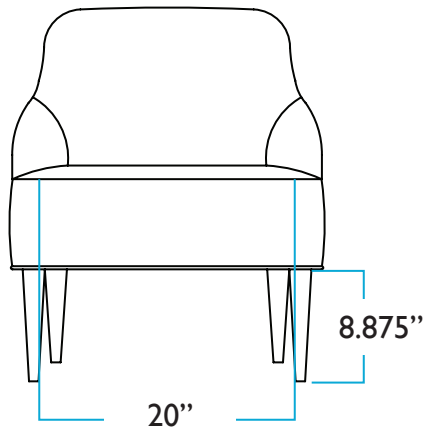

SLIPCOVERED

TOP

HEIGHT

Cube

UPHOLSTERED

TOP VIEW

SIDE VIEW

Daybed

FRONT

TOP

SIDE

Dibs Chair

FRONT

SIDE

TOP

BACK

Eloise Chair

FRONT

SIDE

TOP

BACK

Eloise Swivel

TOP

FRONT