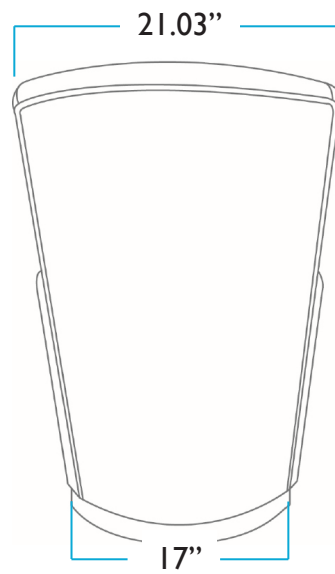

SIDE

BACK

Porter Side Table

LARGE

WIDTH

HEIGHT

DEPTH

Porter Side Table

MEDIUM

WIDTH

HEIGHT

DEPTH

Porter Side Table

SMALL

WIDTH

HEIGHT

DEPTH

Pouf

TOP

SIDE

Teeny Dining Swivel Chair

TOP

FRONT

SIDE

BACK

Teeny Swivel Chair

TOP

FRONT

SIDE

BACK

Teeny Swivel Stool

TOP