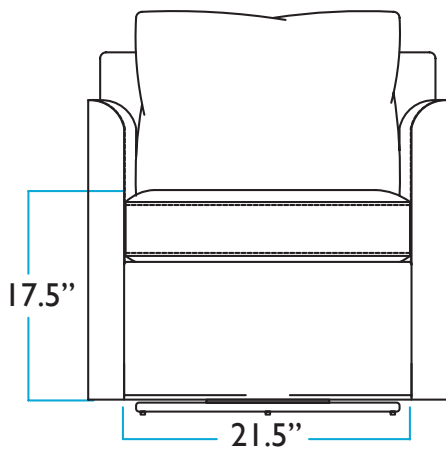

SIDE

BACK

Eloise Settee

Hadley Chair

FRONT

SIDE

TOP

BACK

FRONT

SIDE

TOP

BACK

Harper Bench

KING - SLIPCOVERED

WIDTH

HEIGHT