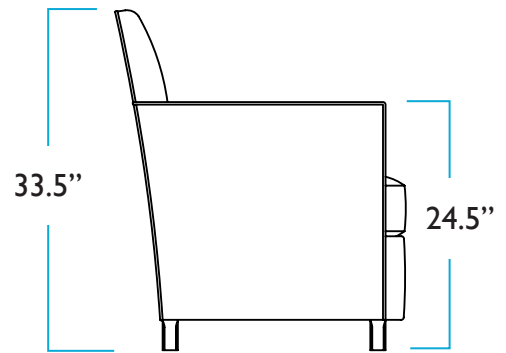

SLIPCOVERED

TOP

HEIGHT

Cube

UPHOLSTERED

TOP VIEW

SIDE VIEW

Daybed

FRONT

TOP

SIDE

Dibs Chair

FRONT

SIDE

TOP

BACK

Eloise Chair

FRONT

SIDE

TOP

BACK

Eloise Swivel

TOP

FRONT