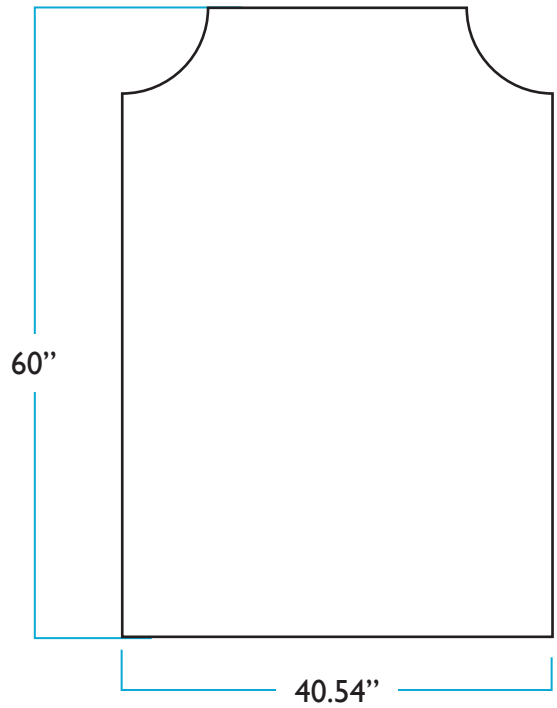

Crown Headboard

TWIN