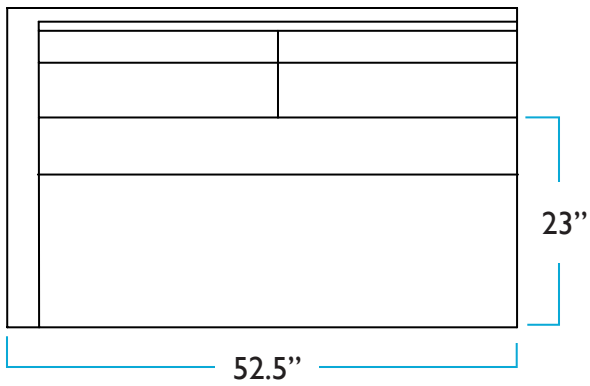

Bradley Return Loveseat Sectional

RETURN SOFA

Bradley Return Loveseat Sectional

LOVESEAT

Bradley Bumper Chaise

LEFT FACING

FRONT

RIGHT SIDE