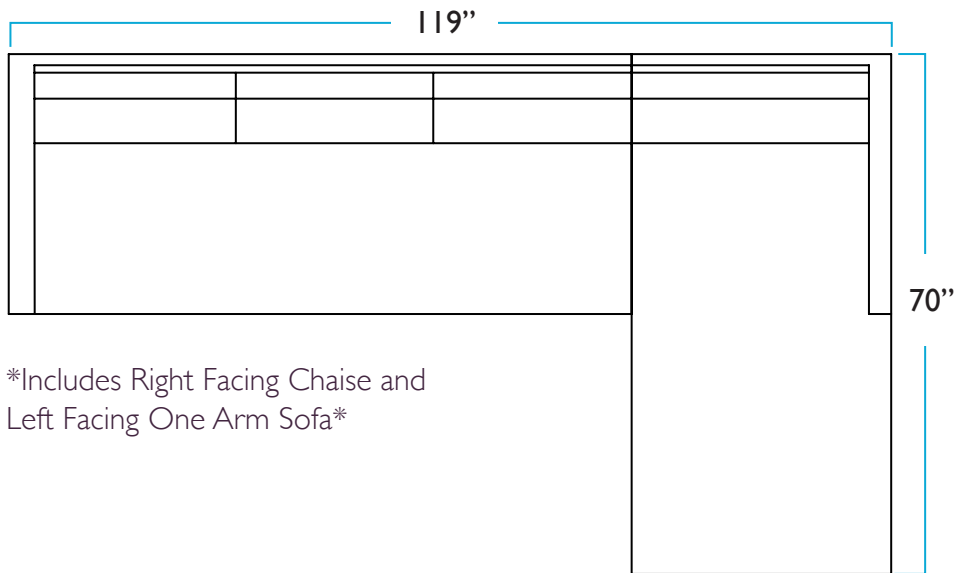

FRONT

RIGHT SIDE

TOP

LEFT SIDE

BACK

Bradley Chaise Sectional

AVAILABLE SLIPCOVERED OR UPHOLSTERED

RIGHT FACING CHAISE