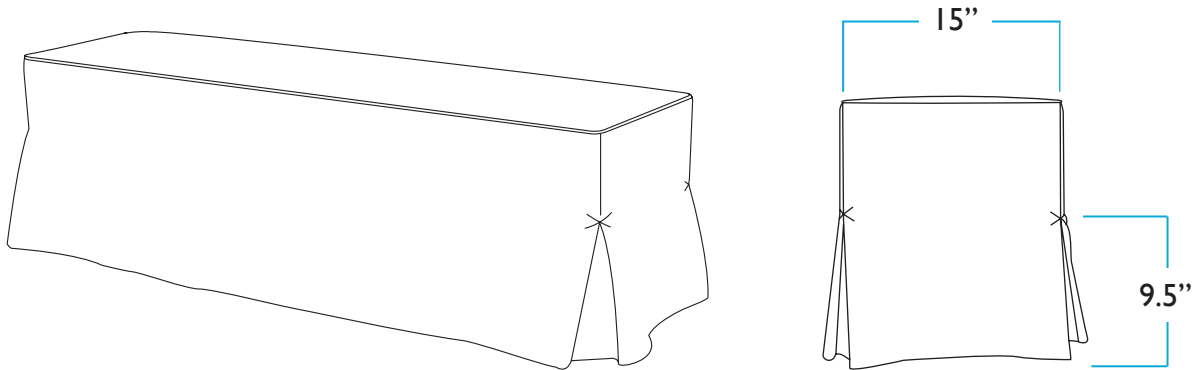

FRONT

SIDE

TOP

BACK

Harper Bench

KING - SLIPCOVERED

WIDTH

HEIGHT