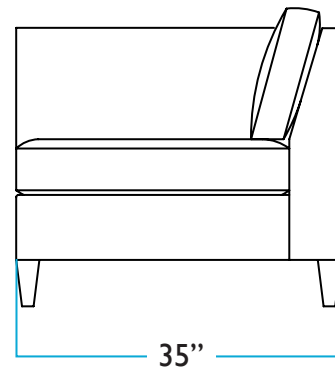

FRONT

RIGHT SIDE

TOP

RIGHT SIDE

BACK

Bradley Return Loveseat Sectional

AVAILABLE SLIPCOVERED OR UPHOLSTERED

*Includes Return Sofa
and Loveseat*

Bradley Return Loveseat Sectional

RETURN SOFA

Bradley Return Loveseat Sectional

LOVESEAT

Bradley Bumper Chaise

LEFT FACING

FRONT

RIGHT SIDE

TOP

LEFT SIDE

BACK

Bradley Bumper Chaise

RIGHT FACING BUMPER CHAISE

FRONT

LEFT SIDE

TOP