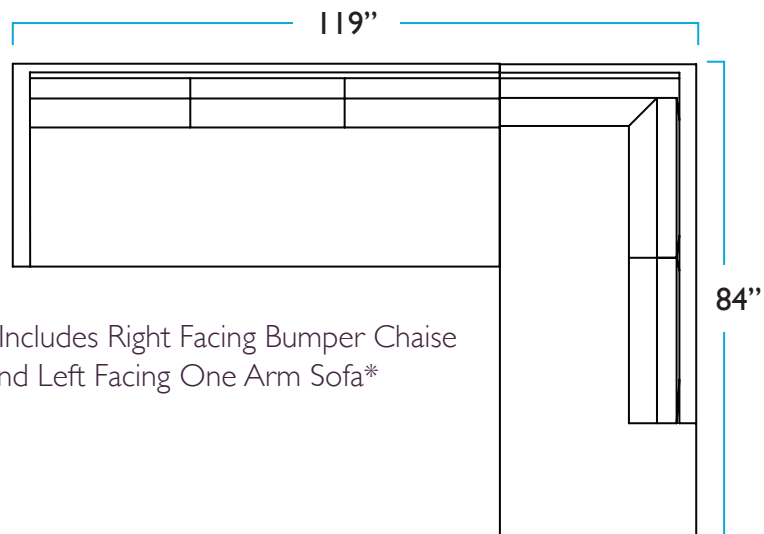

COLEY HOME

PRODUCT DIMENSIONS

Bradley Bumper Chaise Sectional

AVAILABLE SLIPCOVERED OR UPHOLSTERED

RIGHT FACING BUMPER CHAISE

*Includes Right Facing Bumper Chaise
and Left Facing One Arm Sofa*

LEFT FACING BUMPER CHAISE