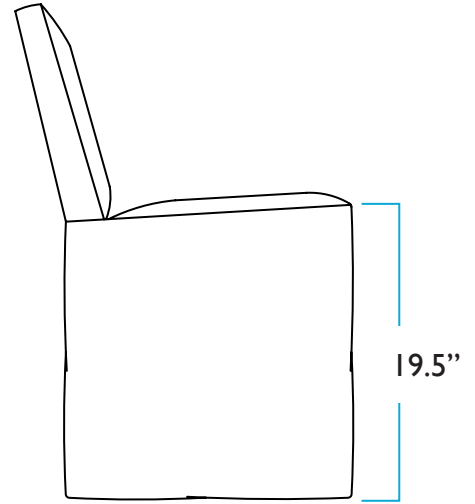

Parker Dining Chair

SIDE

TOP