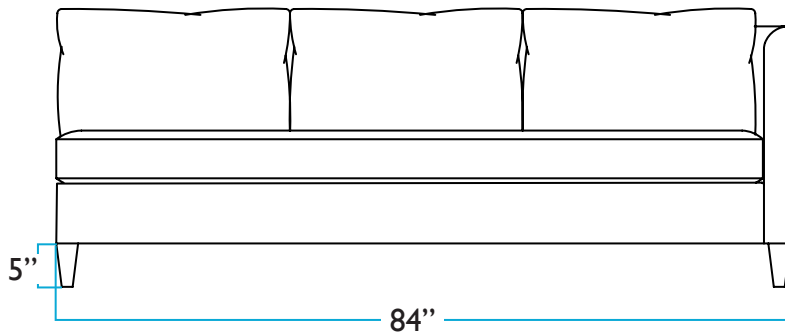

COLEY HOME

PRODUCT DIMENSIONS

Bradley Bumper Chaise Sectional

AVAILABLE SLIPCOVERED OR UPHOLSTERED

RIGHT FACING BUMPER CHAISE

*Includes Right Facing Bumper Chaise
and Left Facing One Arm Sofa*

LEFT FACING BUMPER CHAISE

*Includes Left Facing Bumper Chaise
and Right Facing One Arm Sofa*

Bradley Bumper Chaise Sectional - Right Facing

ONE ARM LEFT FACING SOFA

FRONT

LEFT SIDE

TOP

RIGHT SIDE

BACK

Bradley Bumper Chaise Sectional - Right Facing

RIGHT FACING BUMPER CHAISE

FRONT

LEFT SIDE

TOP

RIGHT SIDE

BACK

Bradley Bumper Chaise Sectional - Left Facing

ONE ARM RIGHT FACING SOFA

FRONT

RIGHT SIDE

TOP

LEFT SIDE

BACK

Bradley Bumper Chaise Sectional - Left Facing

LEFT FACING BUMPER CHAISE