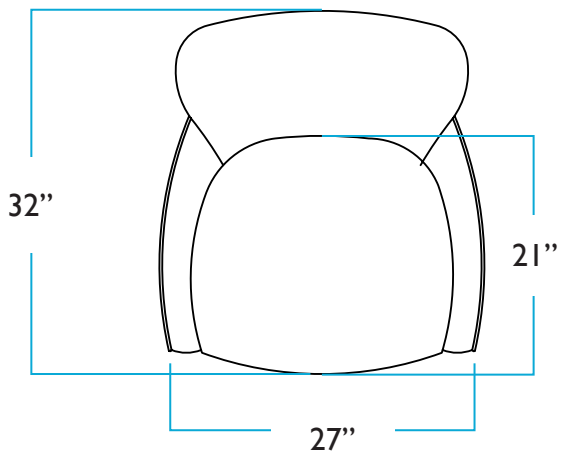

SLIPCOVERED

TOP

HEIGHT

Cube

UPHOLSTERED

TOP VIEW

SIDE VIEW

Daybed

FRONT

TOP

SIDE

Dibs Chair

FRONT

SIDE

TOP

BACK