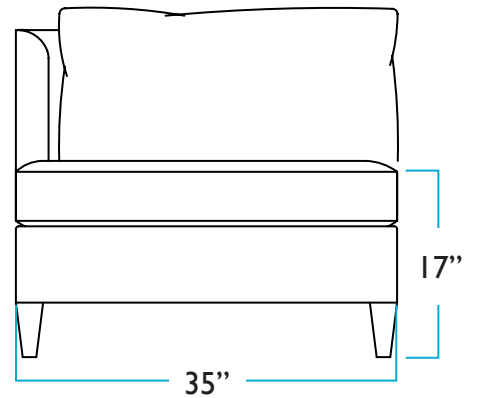

FRONT

RIGHT SIDE

TOP

RIGHT SIDE

BACK

Bradley Return Loveseat Sectional

AVAILABLE SLIPCOVERED OR UPHOLSTERED

*Includes Return Sofa
and Loveseat*