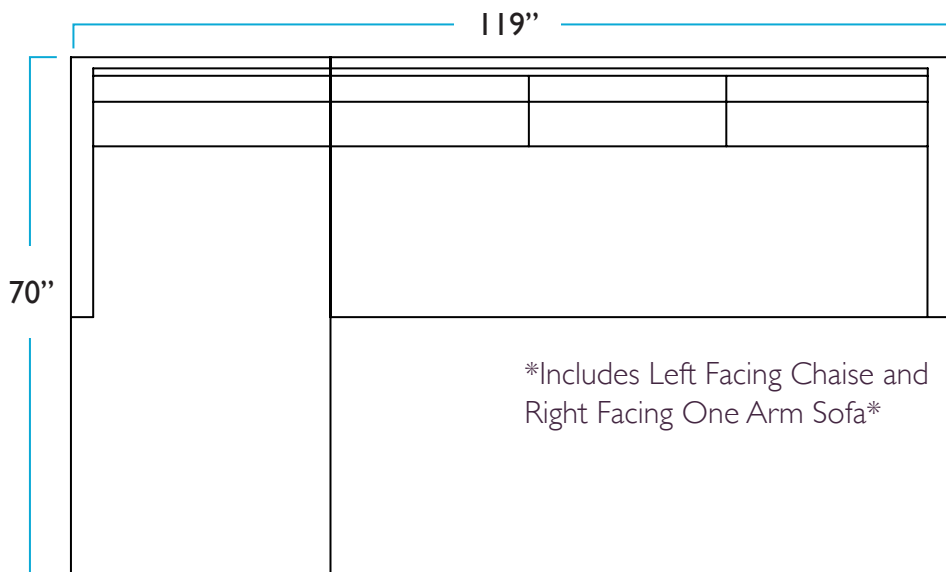

LEFT FACING CHAISE