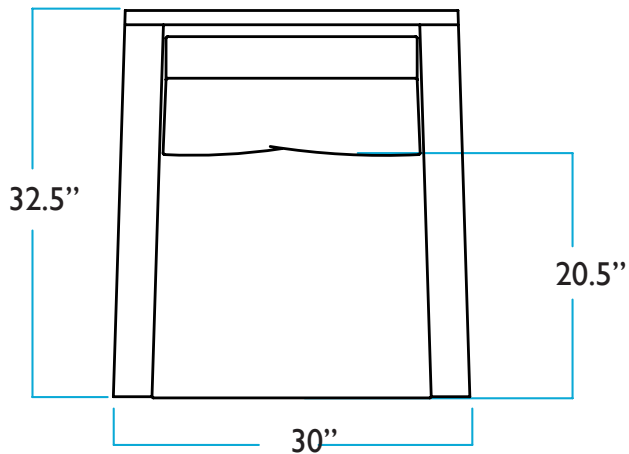

FRONT

SIDE

TOP

BACK

Harper Bench

KING - SLIPCOVERED

WIDTH

HEIGHT