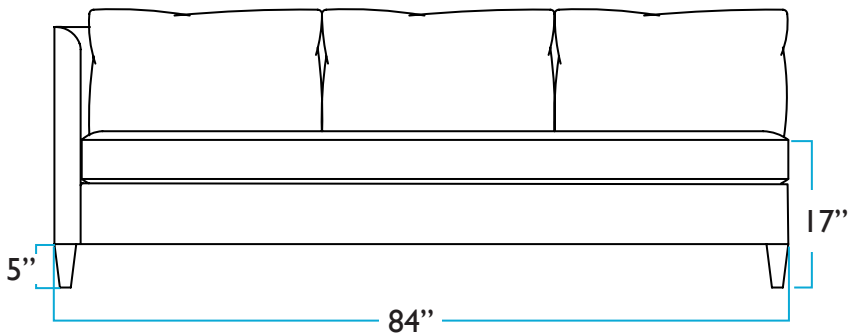

COLEY HOME

PRODUCT DIMENSIONS

Bradley Bumper Chaise Sectional

AVAILABLE SLIPCOVERED OR UPHOLSTERED

RIGHT FACING BUMPER CHAISE

*Includes Right Facing Bumper Chaise
and Left Facing One Arm Sofa*

LEFT FACING BUMPER CHAISE

*Includes Left Facing Bumper Chaise
and Right Facing One Arm Sofa*

Bradley Bumper Chaise Sectional - Right Facing

ONE ARM LEFT FACING SOFA

FRONT

LEFT SIDE

TOP

RIGHT SIDE

BACK