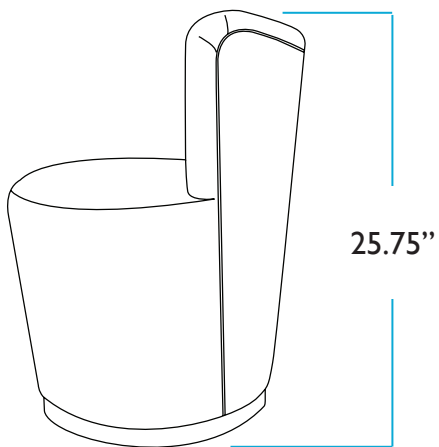

MEDIUM

WIDTH

HEIGHT

DEPTH

Porter Side Table

SMALL

WIDTH

HEIGHT

DEPTH

Pouf

TOP

SIDE

Teeny Dining Swivel Chair

TOP

FRONT

SIDE

BACK

Teeny Swivel Chair

TOP

FRONT

SIDE

BACK

Teeny Swivel Stool

TOP