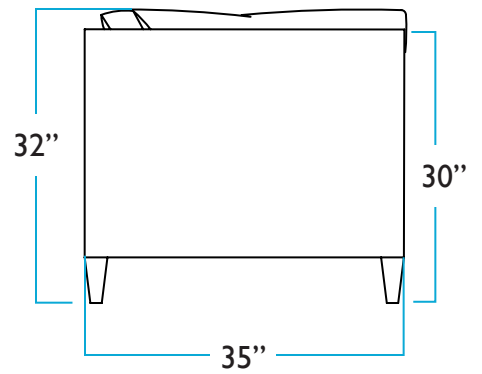

Bradley Return Loveseat Sectional

RETURN SOFA