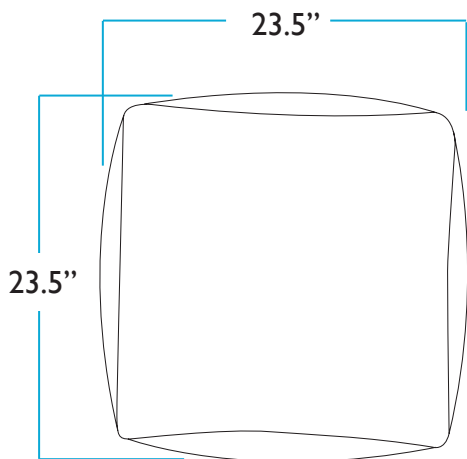

SIDE

BACK

Porter Side Table

LARGE

WIDTH

HEIGHT

DEPTH

Porter Side Table

MEDIUM

WIDTH

HEIGHT

DEPTH

Porter Side Table

SMALL

WIDTH

HEIGHT

DEPTH

Pouf

TOP

SIDE

Teeny Dining Swivel Chair

TOP

FRONT

SIDE