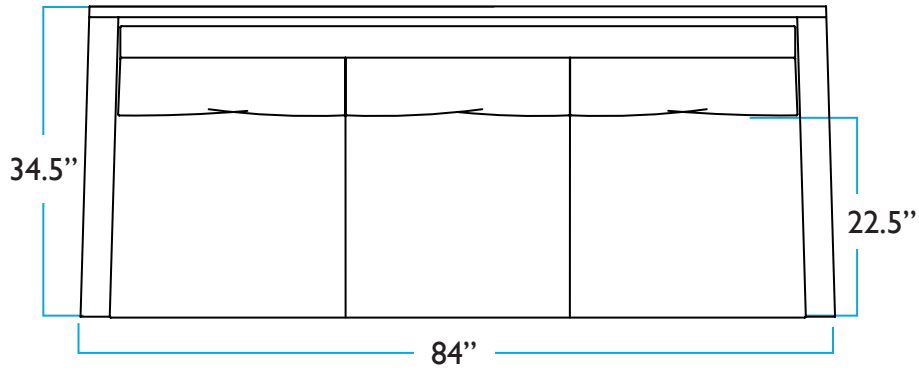

Hadley Sofa

AVAILABLE SLIPCOVERED OR UPHOLSTERED

TOP