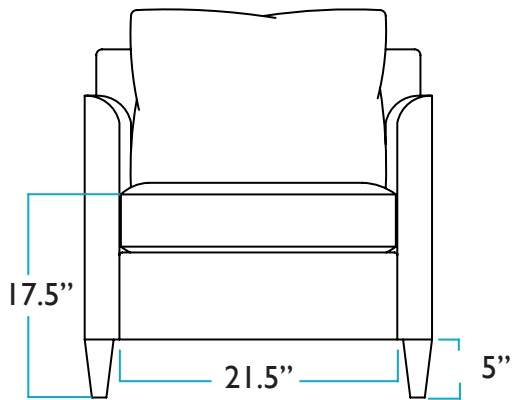

Eloise Chair

FRONT

SIDE

TOP

BACK

Eloise Swivel

TOP

FRONT

SIDE

BACK

Eloise Settee

Hadley Chair

FRONT

SIDE

TOP

BACK

FRONT

SIDE

TOP

BACK

Harper Bench

KING - SLIPCOVERED

WIDTH

HEIGHT