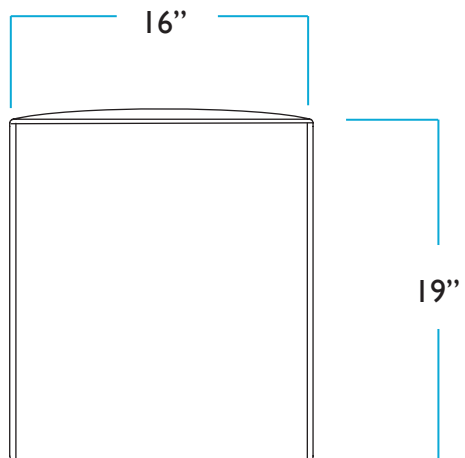

SLIPCOVERED

TOP

HEIGHT

Cube

UPHOLSTERED

TOP VIEW

SIDE VIEW

Daybed