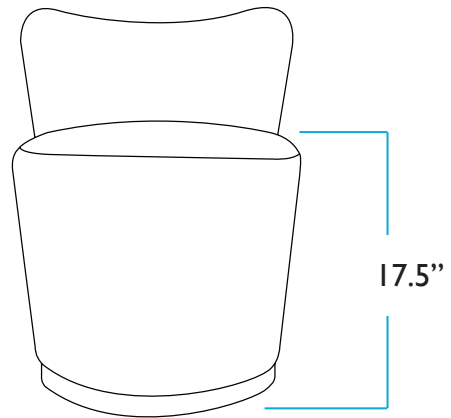

MEDIUM

WIDTH

HEIGHT

DEPTH

Porter Side Table

SMALL

WIDTH

HEIGHT

DEPTH

Pouf

TOP

SIDE

Teeny Dining Swivel Chair

TOP

FRONT

SIDE

BACK

Teeny Swivel Chair

TOP

FRONT

SIDE

BACK

Teeny Swivel Stool

TOP

FRONT