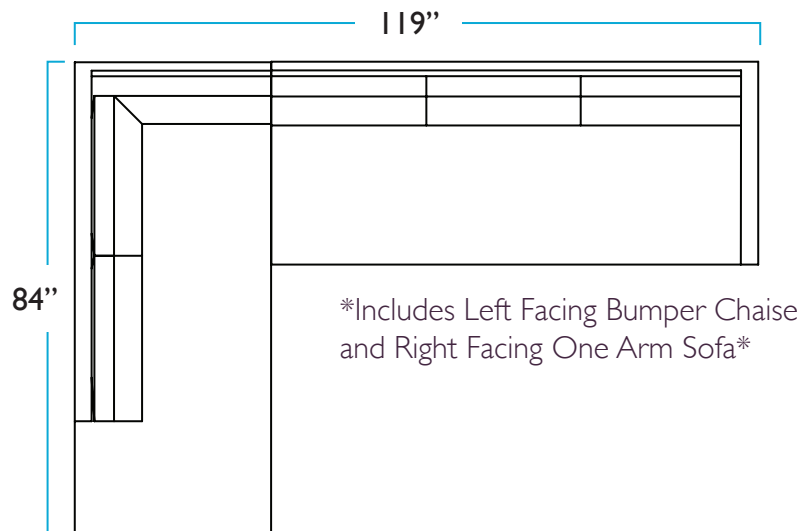

COLEY HOME

PRODUCT DIMENSIONS

Bradley Bumper Chaise Sectional

AVAILABLE SLIPCOVERED OR UPHOLSTERED

RIGHT FACING BUMPER CHAISE

*Includes Right Facing Bumper Chaise
and Left Facing One Arm Sofa*

LEFT FACING BUMPER CHAISE