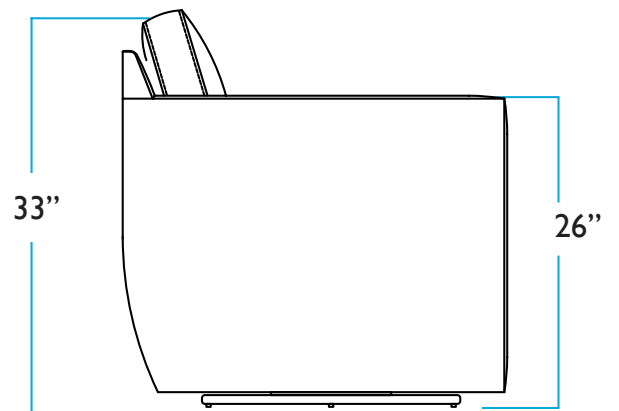

FRONT

SIDE

TOP

BACK

Harper Bench

KING - SLIPCOVERED

WIDTH

HEIGHT