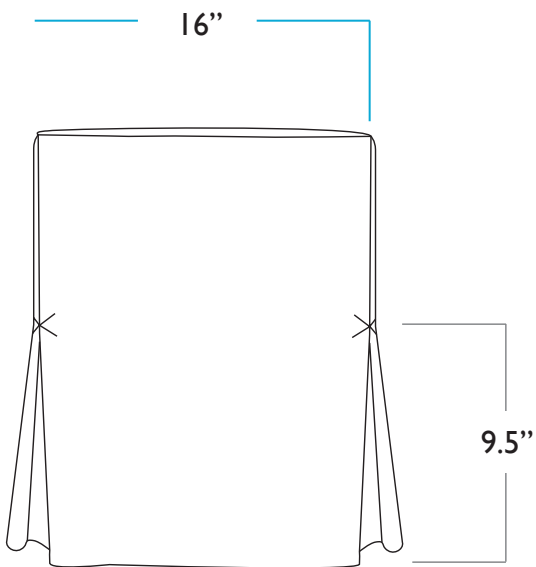

SLIPCOVERED

TOP

HEIGHT

Cube

UPHOLSTERED

TOP VIEW

SIDE VIEW

Daybed