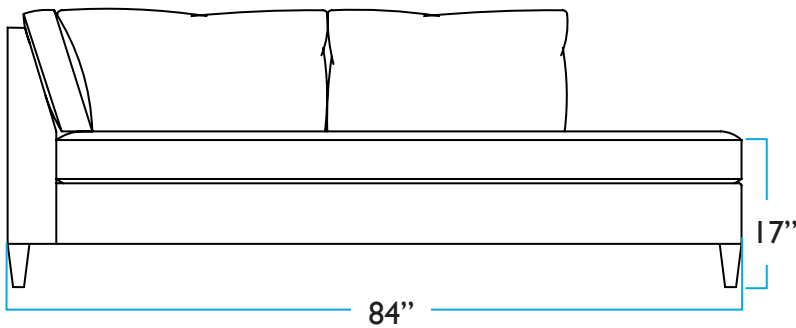

COLEY HOME

PRODUCT DIMENSIONS

Bradley Bumper Chaise Sectional

AVAILABLE SLIPCOVERED OR UPHOLSTERED

RIGHT FACING BUMPER CHAISE

*Includes Right Facing Bumper Chaise
and Left Facing One Arm Sofa*

LEFT FACING BUMPER CHAISE

*Includes Left Facing Bumper Chaise
and Right Facing One Arm Sofa*

Bradley Bumper Chaise Sectional - Right Facing

ONE ARM LEFT FACING SOFA

FRONT

LEFT SIDE

TOP

RIGHT SIDE

BACK

Bradley Bumper Chaise Sectional - Right Facing

RIGHT FACING BUMPER CHAISE

FRONT

LEFT SIDE

TOP

RIGHT SIDE

BACK

Bradley Bumper Chaise Sectional - Left Facing