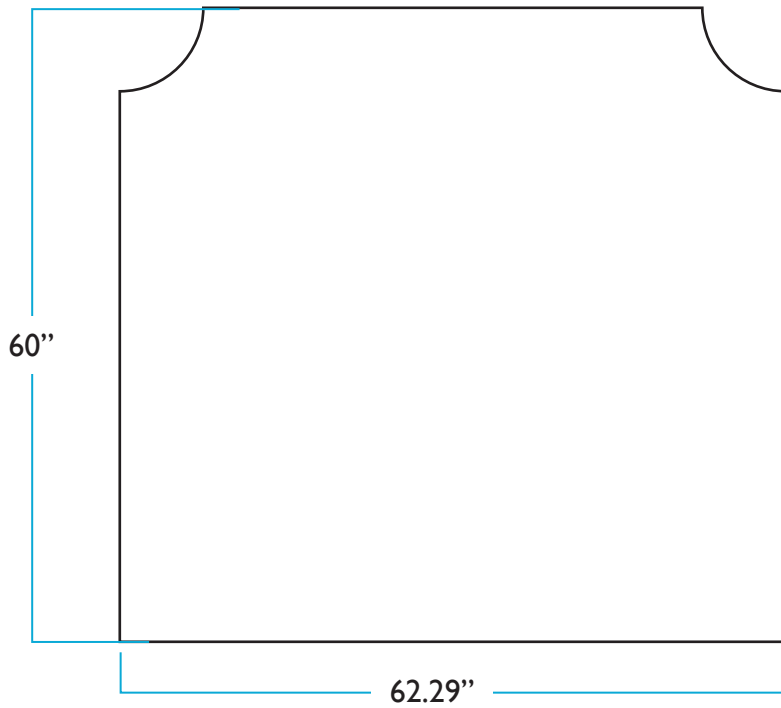

Crown Headboard

QUEEN