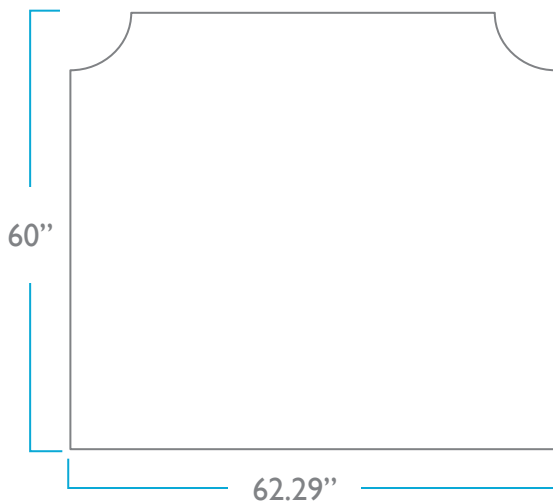

# The Crown Headboard

Available in 7 Shapes

KING

DEPTH

QUEEN

TWIN