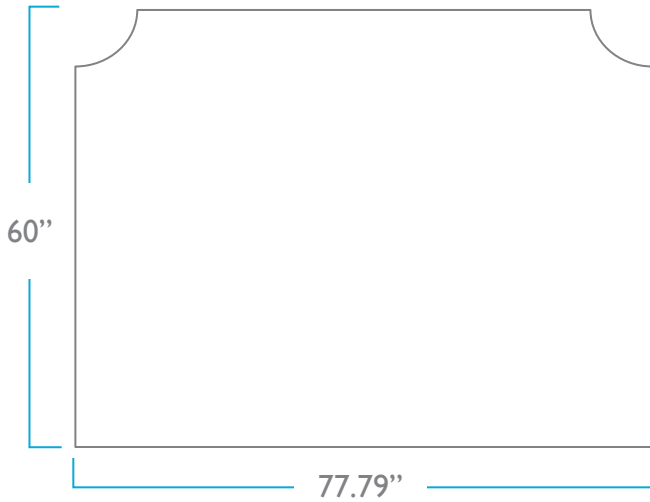

# The Crown Headboard

Available in 7 Shapes

KING

DEPTH

QUEEN

TWIN