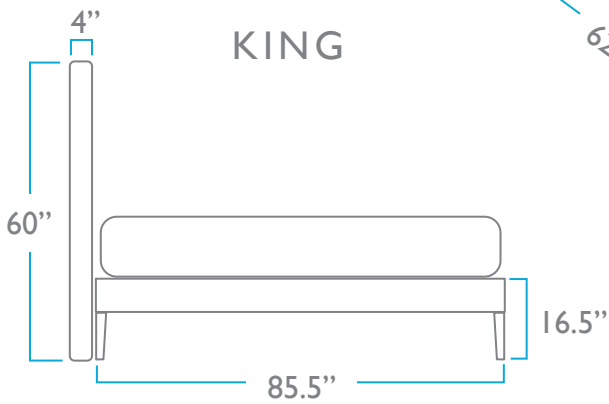

# The Crown Bed

Available in 7 Shapes

KING

QUEEN

TWIN XL

KING

QUEEN

TWIN XL