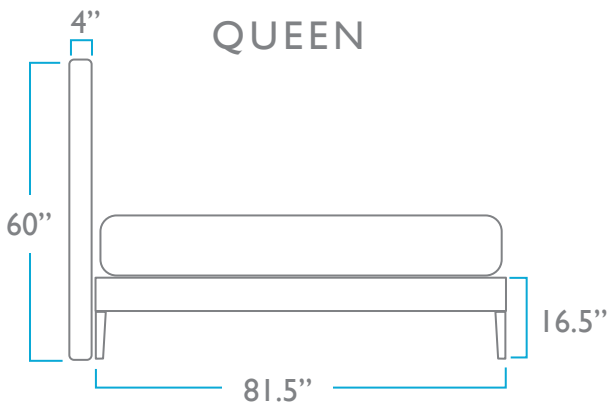

# The Crown Bed

Available in 7 Shapes

KING

QUEEN

TWIN XL

KING

QUEEN

TWIN XL