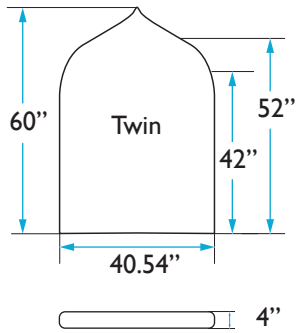

## HEADBOARD

Height: 60 inches  
Width: 40.54 inches  
Depth: 4 inches

## BED FRAME

Length: 81.5 inches  
Width: 40.04 inches  
Height: 16.5 inches

## MATTRESS

Length: 80.25 inches  
Width: 75.5 inches

QUESTIONS: [HELLO@COLEYHOME.COM](mailto:HELLO@COLEYHOME.COM) | (980) 237-9861