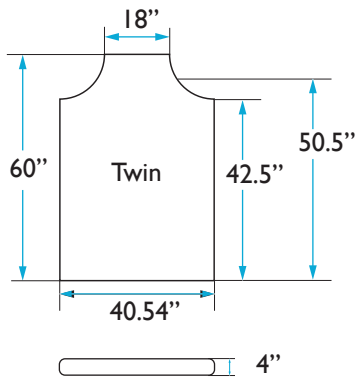

## HEADBOARD

Height: 60 inches  
Width: 40.54 inches  
Depth: 4 inches

## BED FRAME

Length: 81.5 inches  
Width: 40.04 inches  
Height: 16.5 inches

## MATTRESS

Length: 80.25 inches  
Width: 75.5 inches

QUESTIONS: [HELLO@COLEYHOME.COM](mailto:HELLO@COLEYHOME.COM) | (980) 237-9861