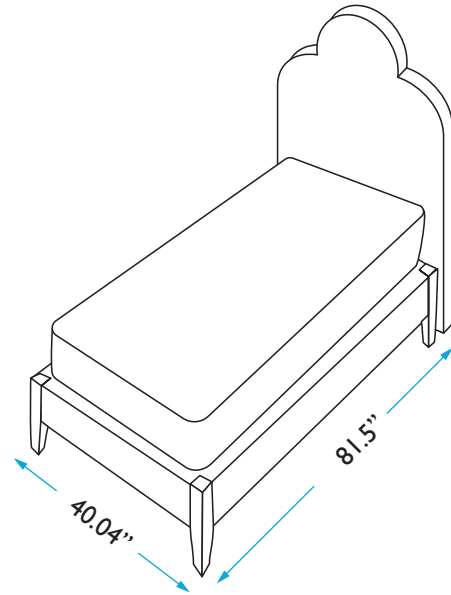

## HEADBOARD

Height: 60 inches  
Width: 40.54 inches  
Depth: 4 inches

## BED FRAME

Length: 81.5 inches  
Width: 40.04 inches  
Height: 16.5 inches

## MATTRESS

Length: 80.25 inches  
Width: 75.5 inches