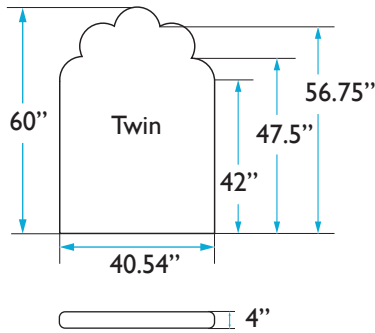

## HEADBOARD

Height: 60 inches  
Width: 40.54 inches  
Depth: 4 inches

## BED FRAME

Length: 81.5 inches  
Width: 40.04 inches  
Height: 16.5 inches

## MATTRESS

Length: 80.25 inches  
Width: 75.5 inches

QUESTIONS: [HELLO@COLEYHOME.COM](mailto:HELLO@COLEYHOME.COM) | (980) 237-9861