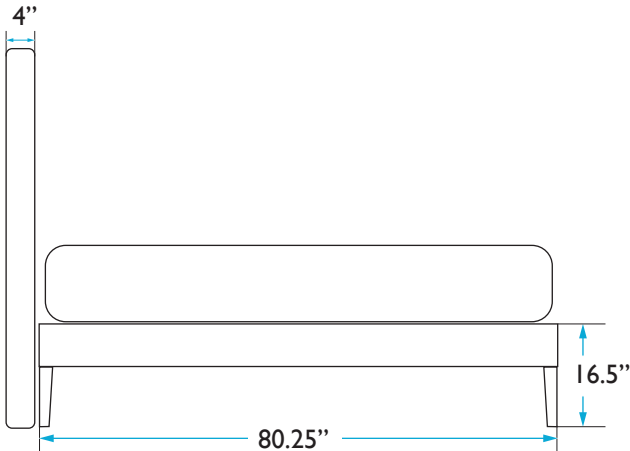

## HEADBOARD

Height: 60 inches  
Width: 40.54 inches  
Depth: 4 inches

## MATTRESS

Length: 80.25 inches  
Width: 75.5 inches

QUESTIONS: [HELLO@COLEYHOME.COM](mailto:HELLO@COLEYHOME.COM) | (980) 237-9861