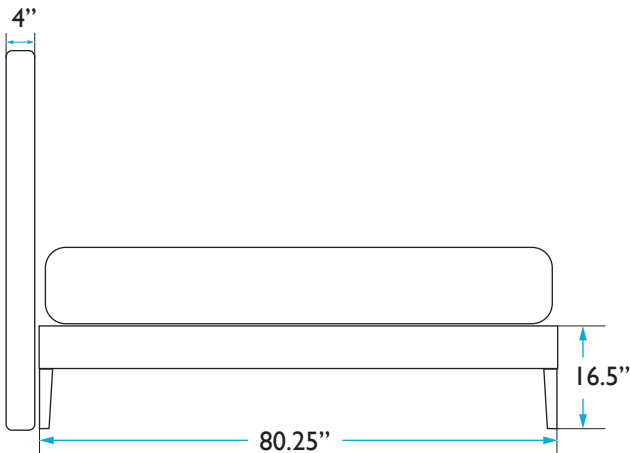

## HEADBOARD

Height: 60 inches  
Width: 40.54 inches  
Depth: 4 inches

## MATTRESS

Length: 80.25 inches  
Width: 75.5 inches

QUESTIONS: [HELLO@COLEYHOME.COM](mailto:HELLO@COLEYHOME.COM) | (980) 237-9861