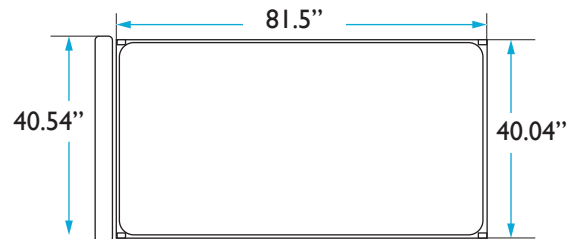

## HEADBOARD

Height: 60 inches  
Width: 40.54 inches  
Depth: 4 inches

## BED FRAME

Length: 81.5 inches  
Width: 40.04 inches  
Height: 16.5 inches

## MATTRESS

Length: 80.25 inches  
Width: 75.5 inches