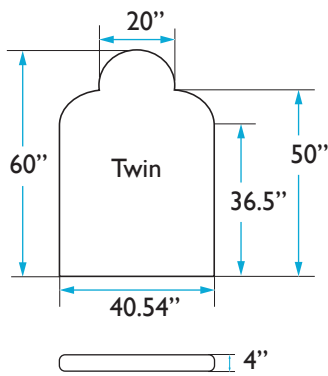

## HEADBOARD

Height: 60 inches  
Width: 40.54 inches  
Depth: 4 inches

## BED FRAME

Length: 81.5 inches  
Width: 40.04 inches  
Height: 16.5 inches

## MATTRESS

Length: 80.25 inches  
Width: 75.5 inches