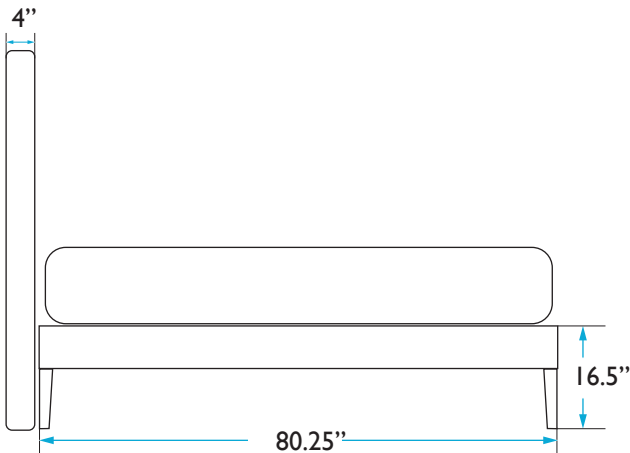

## HEADBOARD

Height: 60 inches  
Width: 40.54 inches  
Depth: 4 inches

## BED FRAME

Length: 81.5 inches  
Width: 40.04 inches  
Height: 16.5 inches

## MATTRESS

Length: 80.25 inches  
Width: 75.5 inches

QUESTIONS: [HELLO@COLEYHOME.COM](mailto:HELLO@COLEYHOME.COM) | (980) 237-9861