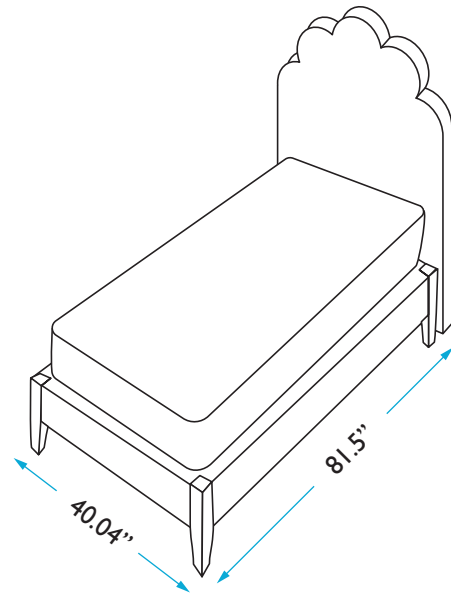

## HEADBOARD

Height: 60 inches  
Width: 40.54 inches  
Depth: 4 inches

## BED FRAME

Length: 81.5 inches  
Width: 40.04 inches  
Height: 16.5 inches

## MATTRESS

Length: 80.25 inches  
Width: 75.5 inches

QUESTIONS: [HELLO@COLEYHOME.COM](mailto:HELLO@COLEYHOME.COM) | (980) 237-9861