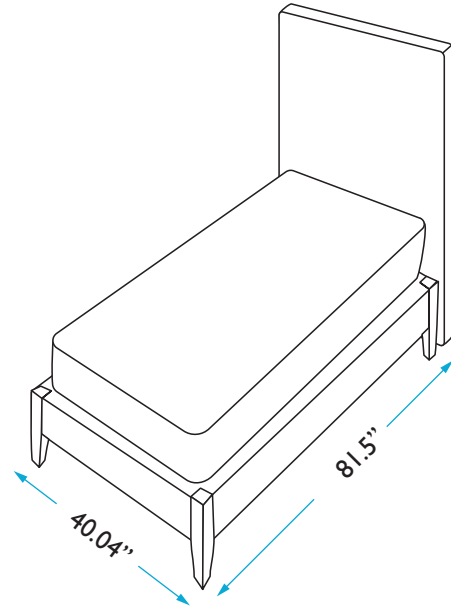

## HEADBOARD

Height: 60 inches  
Width: 40.54 inches  
Depth: 4 inches

## BED FRAME

Length: 81.5 inches  
Width: 40.04 inches  
Height: 16.5 inches

## MATTRESS

Length: 80.25 inches  
Width: 75.5 inches

QUESTIONS: [HELLO@COLEYHOME.COM](mailto:HELLO@COLEYHOME.COM) | (980) 237-9861