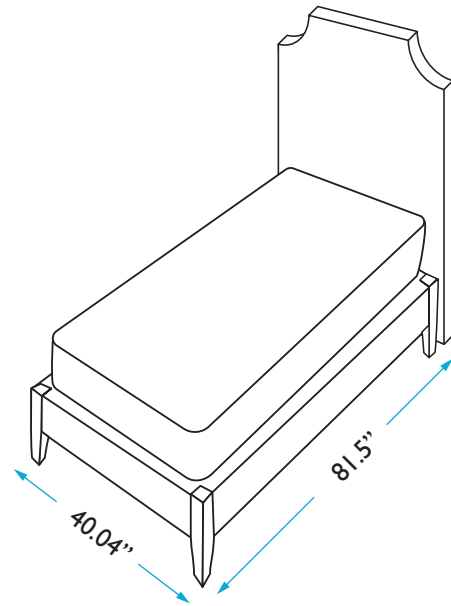

## HEADBOARD

Height: 60 inches  
Width: 40.54 inches  
Depth: 4 inches

## BED FRAME

Length: 81.5 inches  
Width: 40.04 inches  
Height: 16.5 inches