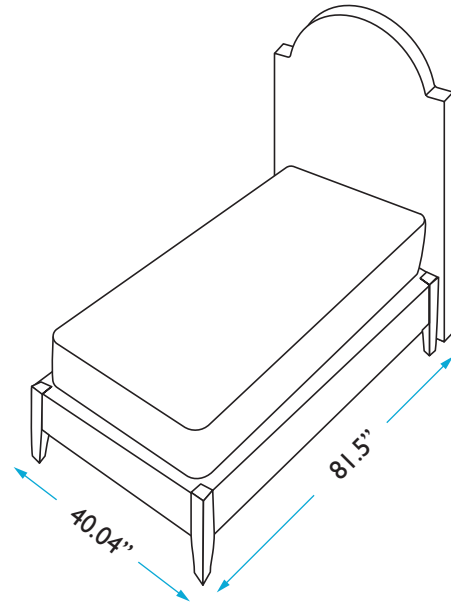

## HEADBOARD

Height: 60 inches  
Width: 40.54 inches  
Depth: 4 inches

## BED FRAME

Length: 81.5 inches  
Width: 40.04 inches  
Height: 16.5 inches

## MATTRESS

Length: 80.25 inches  
Width: 75.5 inches

QUESTIONS: [HELLO@COLEYHOME.COM](mailto:HELLO@COLEYHOME.COM) | (980) 237-9861