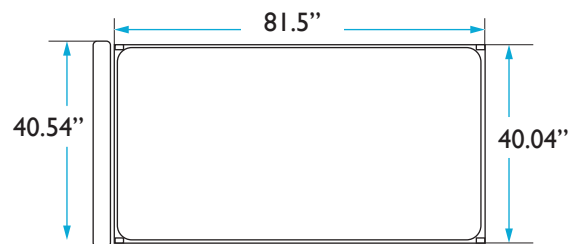

## HEADBOARD

Height: 60 inches  
Width: 40.54 inches  
Depth: 4 inches

## BED FRAME

Length: 81.5 inches  
Width: 40.04 inches  
Height: 16.5 inches

## MATTRESS

Length: 80.25 inches  
Width: 75.5 inches

QUESTIONS: [HELLO@COLEYHOME.COM](mailto:HELLO@COLEYHOME.COM) | (980) 237-9861