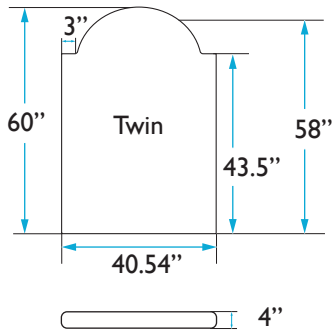

## HEADBOARD

Height: 60 inches  
Width: 40.54 inches  
Depth: 4 inches

## MATTRESS

Length: 80.25 inches  
Width: 75.5 inches

QUESTIONS: [HELLO@COLEYHOME.COM](mailto:HELLO@COLEYHOME.COM) | (980) 237-9861