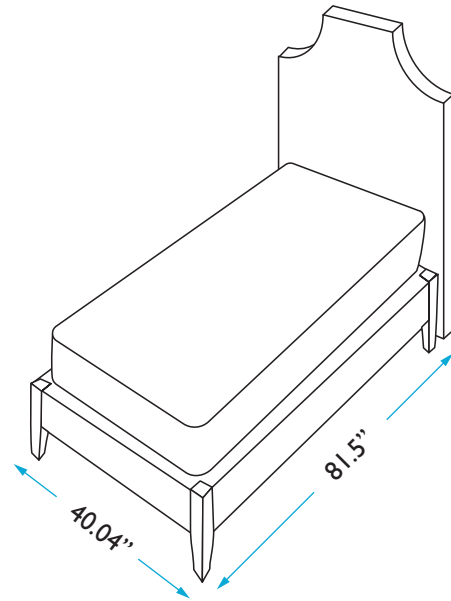

## HEADBOARD

Height: 60 inches  
Width: 40.54 inches  
Depth: 4 inches

## BED FRAME

Length: 81.5 inches  
Width: 40.04 inches  
Height: 16.5 inches

## MATTRESS

Length: 80.25 inches  
Width: 75.5 inches

QUESTIONS: [HELLO@COLEYHOME.COM](mailto:HELLO@COLEYHOME.COM) | (980) 237-9861