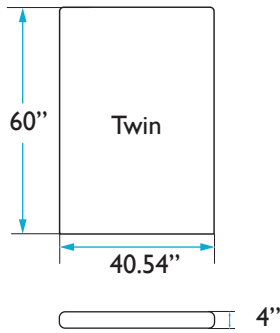

## HEADBOARD

Height: 60 inches  
Width: 40.54 inches  
Depth: 4 inches

## BED FRAME

Length: 81.5 inches  
Width: 40.04 inches  
Height: 16.5 inches

## MATTRESS

Length: 80.25 inches  
Width: 75.5 inches

QUESTIONS: [HELLO@COLEYHOME.COM](mailto:HELLO@COLEYHOME.COM) | (980) 237-9861