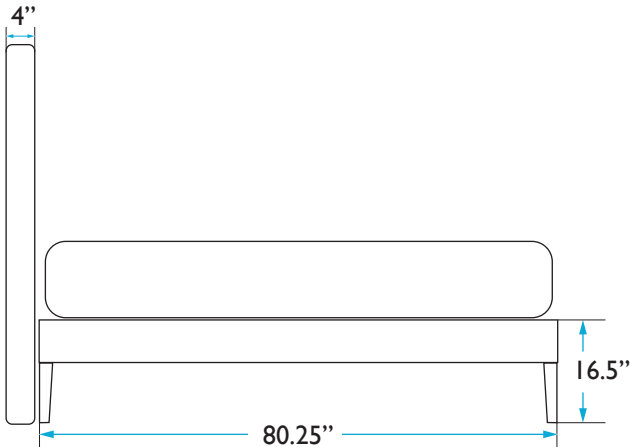

## HEADBOARD

Height: 60 inches  
Width: 40.54 inches  
Depth: 4 inches

## BED FRAME

Length: 81.5 inches  
Width: 40.04 inches  
Height: 16.5 inches

## MATTRESS

Length: 80.25 inches  
Width: 75.5 inches

QUESTIONS: [HELLO@COLEYHOME.COM](mailto:HELLO@COLEYHOME.COM) | (980) 237-9861