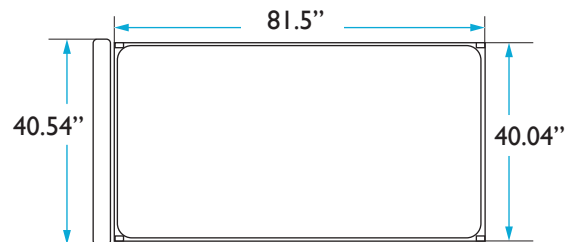

## HEADBOARD

Height: 60 inches  
Width: 40.54 inches  
Depth: 4 inches

## MATTRESS

Length: 80.25 inches  
Width: 75.5 inches

QUESTIONS: [HELLO@COLEYHOME.COM](mailto:HELLO@COLEYHOME.COM) | (980) 237-9861