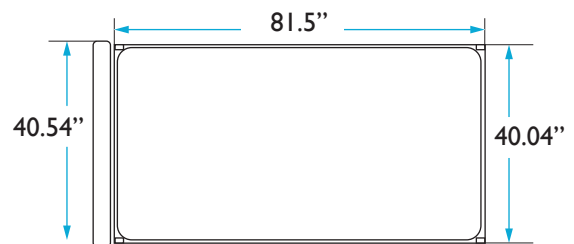

## HEADBOARD

Height: 60 inches  
Width: 40.54 inches  
Depth: 4 inches

## BED FRAME

Length: 81.5 inches  
Width: 40.04 inches  
Height: 16.5 inches

## MATTRESS

Length: 80.25 inches  
Width: 75.5 inches

QUESTIONS: [HELLO@COLEYHOME.COM](mailto:HELLO@COLEYHOME.COM) | (980) 237-9861