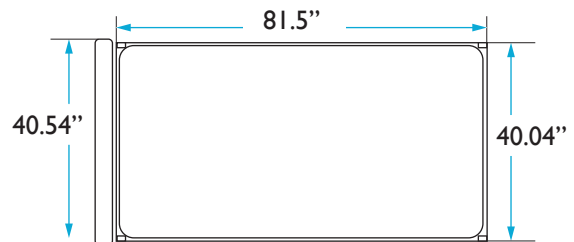

## HEADBOARD

Height: 60 inches  
Width: 40.54 inches  
Depth: 4 inches

## BED FRAME

Length: 81.5 inches  
Width: 40.04 inches  
Height: 16.5 inches

## MATTRESS

Length: 80.25 inches  
Width: 75.5 inches

QUESTIONS: [HELLO@COLEYHOME.COM](mailto:HELLO@COLEYHOME.COM) | (980) 237-9861