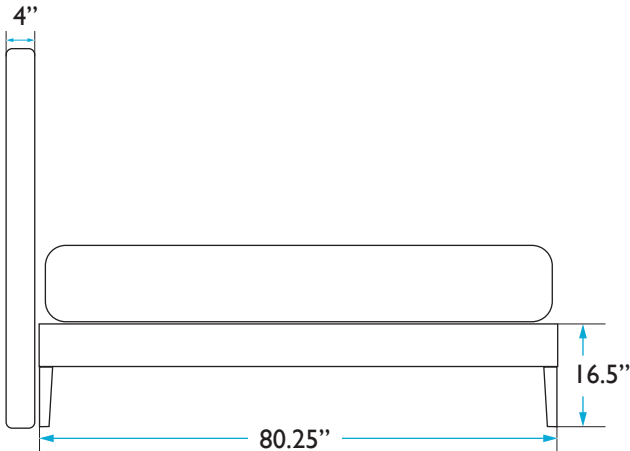

## HEADBOARD

Height: 60 inches  
Width: 40.54 inches  
Depth: 4 inches

## BED FRAME

Length: 81.5 inches  
Width: 40.04 inches  
Height: 16.5 inches

## MATTRESS

Length: 80.25 inches  
Width: 75.5 inches

QUESTIONS: [HELLO@COLEYHOME.COM](mailto:HELLO@COLEYHOME.COM) | (980) 237-9861