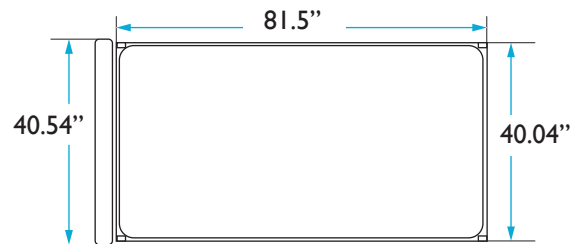

## HEADBOARD

Height: 60 inches  
Width: 40.54 inches  
Depth: 4 inches

## BED FRAME

Length: 81.5 inches  
Width: 40.04 inches  
Height: 16.5 inches