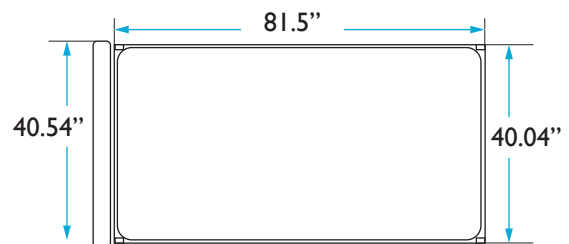

## HEADBOARD

Height: 60 inches  
Width: 40.54 inches  
Depth: 4 inches

## MATTRESS

Length: 80.25 inches  
Width: 75.5 inches

QUESTIONS: [HELLO@COLEYHOME.COM](mailto:HELLO@COLEYHOME.COM) | (980) 237-9861