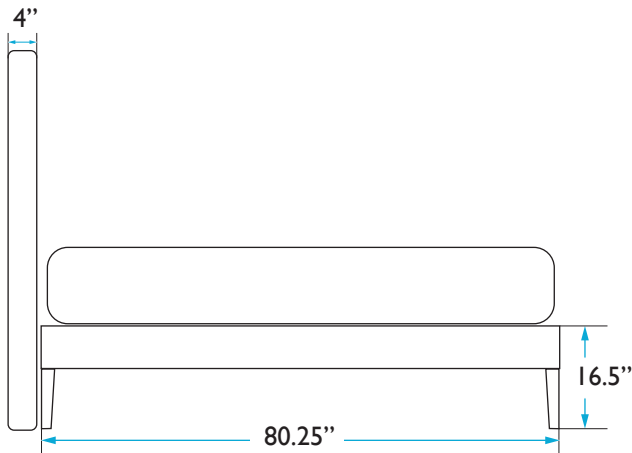

## HEADBOARD

Height: 60 inches  
Width: 40.54 inches  
Depth: 4 inches

## BED FRAME

Length: 81.5 inches  
Width: 40.04 inches  
Height: 16.5 inches

## MATTRESS

Length: 80.25 inches  
Width: 75.5 inches