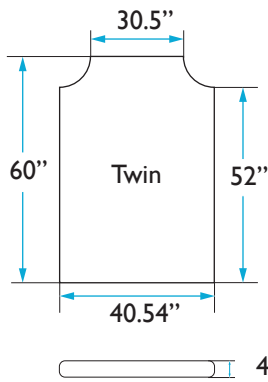

## HEADBOARD

Height: 60 inches  
Width: 40.54 inches  
Depth: 4 inches

## BED FRAME

Length: 81.5 inches  
Width: 40.04 inches  
Height: 16.5 inches