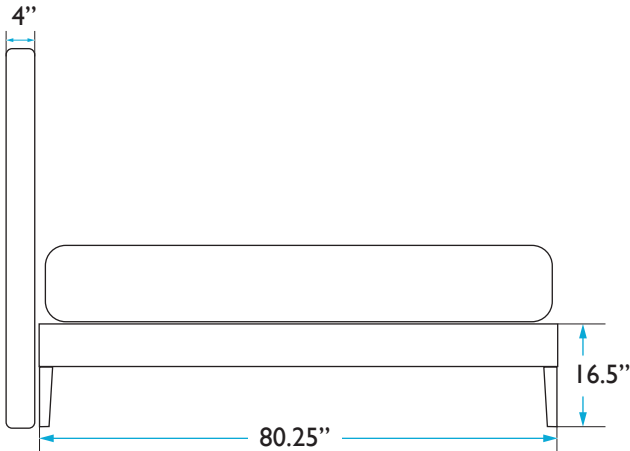

# COLEY HOME

THE CROWN BED DIMENSIONS  
TWIN: CHARLES

## HEADBOARD

Height: 60 inches  
Width: 40.54 inches  
Depth: 4 inches

## BED FRAME

Length: 81.5 inches  
Width: 40.04 inches  
Height: 16.5 inches