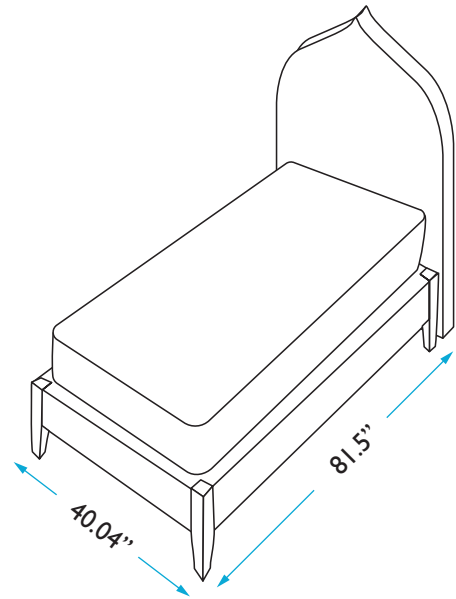

## HEADBOARD

Height: 60 inches  
Width: 40.54 inches  
Depth: 4 inches

## BED FRAME

Length: 81.5 inches  
Width: 40.04 inches  
Height: 16.5 inches

## MATTRESS

Length: 80.25 inches  
Width: 75.5 inches

QUESTIONS: [HELLO@COLEYHOME.COM](mailto:HELLO@COLEYHOME.COM) | (980) 237-9861