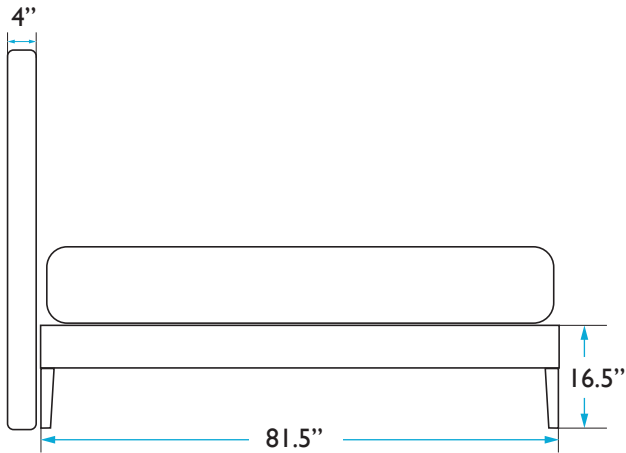

HEADBOARD

Height: 60 inches
Width: 62.29 inches
Depth: 4 inches

BED FRAME

Length: 81.5 inches
Width: 61.79 inches
Height: 16.5 inches

MATTRESS

Length: 80.25 inches
Height: 12 inches

QUESTIONS: HELLO@COLEYHOME.COM | (980) 237-9861

COLEY HOME

THE CROWN BED DIMENSIONS
QUEEN: KATE

HEADBOARD

Height: 60 inches
Width: 62.29 inches
Depth: 4 inches

BED FRAME

Length: 81.5 inches
Width: 61.79 inches
Height: 16.5 inches

MATTRESS

Length: 80.25 inches
Height: 12 inches

QUESTIONS: HELLO@COLEYHOME.COM | (980) 237-9861

COLEY HOME

THE CROWN BED DIMENSIONS
QUEEN: MONARCH

HEADBOARD

Height: 60 inches
Width: 62.29 inches
Depth: 4 inches

BED FRAME

Length: 81.5 inches
Width: 61.79 inches
Height: 16.5 inches

MATTRESS

Length: 80.25 inches
Height: 12 inches

QUESTIONS: HELLO@COLEYHOME.COM | (980) 237-9861

COLEY HOME

THE CROWN BED DIMENSIONS
QUEEN: WHITBY

HEADBOARD

Height: 60 inches
Width: 62.29 inches
Depth: 4 inches