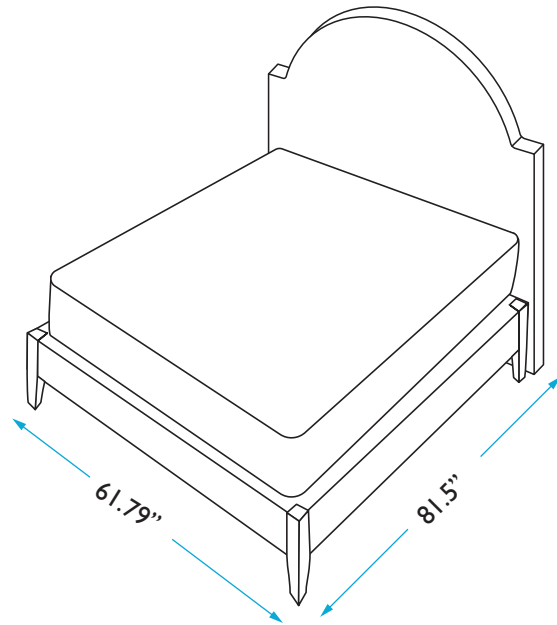

COLEY HOME

THE CROWN BED DIMENSIONS
QUEEN: KATE

HEADBOARD

Height: 60 inches
Width: 62.29 inches
Depth: 4 inches

BED FRAME

Length: 81.5 inches
Width: 61.79 inches
Height: 16.5 inches

MATTRESS

Length: 80.25 inches
Height: 12 inches

QUESTIONS: HELLO@COLEYHOME.COM | (980) 237-9861

COLEY HOME

THE CROWN BED DIMENSIONS
QUEEN: MONARCH

HEADBOARD

Height: 60 inches
Width: 62.29 inches
Depth: 4 inches

BED FRAME

Length: 81.5 inches
Width: 61.79 inches
Height: 16.5 inches

MATTRESS

Length: 80.25 inches
Height: 12 inches

QUESTIONS: HELLO@COLEYHOME.COM | (980) 237-9861

COLEY HOME

THE CROWN BED DIMENSIONS
QUEEN: WHITBY

HEADBOARD

Height: 60 inches
Width: 62.29 inches
Depth: 4 inches

BED FRAME

Length: 81.5 inches
Width: 61.79 inches
Height: 16.5 inches

MATTRESS

Length: 80.25 inches
Height: 12 inches

QUESTIONS: HELLO@COLEYHOME.COM | (980) 237-9861