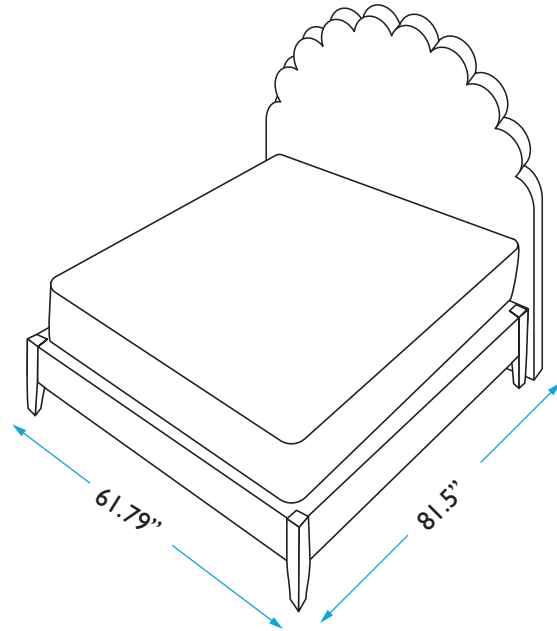

HEADBOARD

Height: 60 inches
Width: 62.29 inches
Depth: 4 inches

BED FRAME

Length: 81.5 inches
Width: 61.79 inches
Height: 16.5 inches

MATTRESS

Length: 80.25 inches
Height: 12 inches

QUESTIONS: HELLO@COLEYHOME.COM | (980) 237-9861

COLEY HOME

THE CROWN BED DIMENSIONS
QUEEN: KATE

HEADBOARD

Height: 60 inches
Width: 62.29 inches
Depth: 4 inches

BED FRAME

Length: 81.5 inches
Width: 61.79 inches
Height: 16.5 inches

MATTRESS

Length: 80.25 inches
Height: 12 inches

QUESTIONS: HELLO@COLEYHOME.COM | (980) 237-9861

COLEY HOME

THE CROWN BED DIMENSIONS
QUEEN: MONARCH

HEADBOARD

Height: 60 inches
Width: 62.29 inches
Depth: 4 inches

BED FRAME

Length: 81.5 inches
Width: 61.79 inches
Height: 16.5 inches

MATTRESS

Length: 80.25 inches
Height: 12 inches

QUESTIONS: HELLO@COLEYHOME.COM | (980) 237-9861

COLEY HOME

THE CROWN BED DIMENSIONS
QUEEN: WHITBY

HEADBOARD

Height: 60 inches
Width: 62.29 inches
Depth: 4 inches