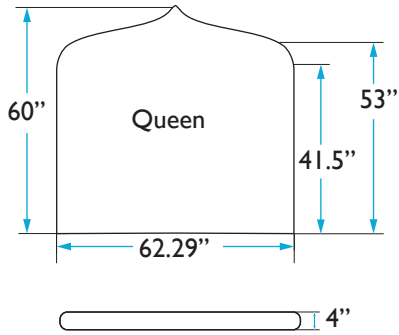

COLEY HOME

THE CROWN BED DIMENSIONS
QUEEN: CHARLES

HEADBOARD

Height: 60 inches
Width: 62.29 inches
Depth: 4 inches

BED FRAME

Length: 81.5 inches
Width: 61.79 inches
Height: 16.5 inches

MATTRESS

Length: 80.25 inches
Height: 12 inches

QUESTIONS: HELLO@COLEYHOME.COM | (980) 237-9861

COLEY HOME

THE CROWN BED DIMENSIONS
QUEEN: CHARLOTTE

HEADBOARD

Height: 60 inches
Width: 62.29 inches
Depth: 4 inches

BED FRAME

Length: 81.5 inches
Width: 61.79 inches
Height: 16.5 inches

MATTRESS

Length: 80.25 inches
Height: 12 inches

QUESTIONS: HELLO@COLEYHOME.COM | (980) 237-9861

COLEY HOME

THE CROWN BED DIMENSIONS
QUEEN: GEORGIA

HEADBOARD

Height: 60 inches
Width: 62.29 inches
Depth: 4 inches

COLEY HOME

THE CROWN BED DIMENSIONS
QUEEN: KATE

HEADBOARD

Height: 60 inches
Width: 62.29 inches
Depth: 4 inches

BED FRAME

Length: 81.5 inches
Width: 61.79 inches
Height: 16.5 inches

MATTRESS

Length: 80.25 inches
Height: 12 inches