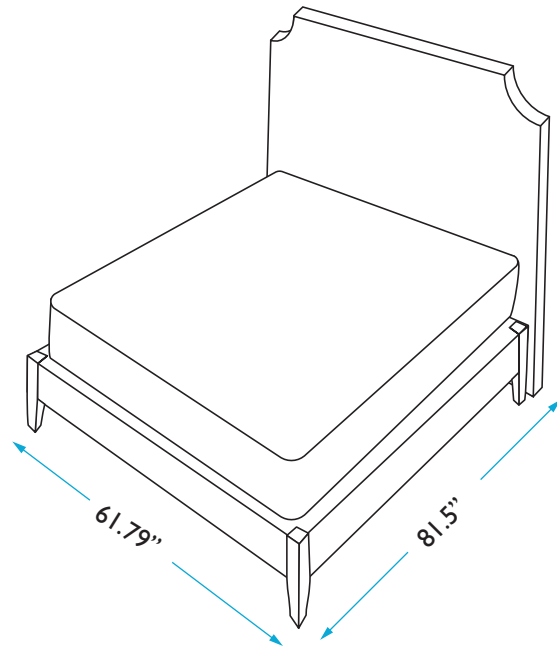

COLEY HOME

THE CROWN BED DIMENSIONS
QUEEN: CHARLES

HEADBOARD

Height: 60 inches
Width: 62.29 inches
Depth: 4 inches

BED FRAME

Length: 81.5 inches
Width: 61.79 inches
Height: 16.5 inches

MATTRESS

Length: 80.25 inches
Height: 12 inches

QUESTIONS: HELLO@COLEYHOME.COM | (980) 237-9861

COLEY HOME

THE CROWN BED DIMENSIONS
QUEEN: CHARLOTTE

HEADBOARD

Height: 60 inches
Width: 62.29 inches
Depth: 4 inches

BED FRAME

Length: 81.5 inches
Width: 61.79 inches
Height: 16.5 inches

MATTRESS

Length: 80.25 inches
Height: 12 inches

QUESTIONS: HELLO@COLEYHOME.COM | (980) 237-9861

COLEY HOME

THE CROWN BED DIMENSIONS
QUEEN: GEORGIA

HEADBOARD

Height: 60 inches
Width: 62.29 inches
Depth: 4 inches

COLEY HOME

THE CROWN BED DIMENSIONS
QUEEN: KATE

HEADBOARD

Height: 60 inches
Width: 62.29 inches
Depth: 4 inches

BED FRAME

Length: 81.5 inches
Width: 61.79 inches
Height: 16.5 inches

MATTRESS

Length: 80.25 inches
Height: 12 inches