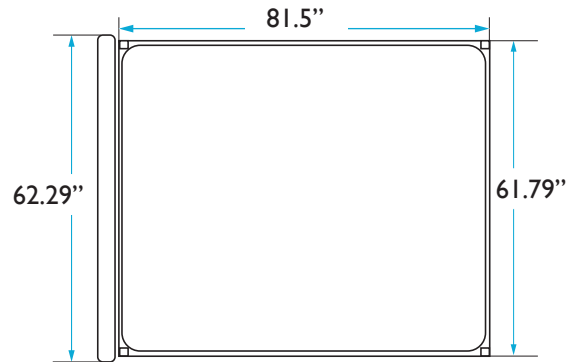

BED FRAME

Length: 81.5 inches
Width: 61.79 inches
Height: 16.5 inches

MATTRESS

Length: 80.25 inches
Height: 12 inches

QUESTIONS: HELLO@COLEYHOME.COM | (980) 237-9861

COLEY HOME

THE CROWN BED DIMENSIONS
QUEEN: HENRY

HEADBOARD

Height: 60 inches
Width: 62.29 inches
Depth: 4 inches

BED FRAME

Length: 81.5 inches
Width: 61.79 inches
Height: 16.5 inches

MATTRESS

Length: 80.25 inches
Height: 12 inches

QUESTIONS: HELLO@COLEYHOME.COM | (980) 237-9861

COLEY HOME

THE CROWN BED DIMENSIONS
QUEEN: KATE

HEADBOARD

Height: 60 inches
Width: 62.29 inches
Depth: 4 inches

BED FRAME

Length: 81.5 inches
Width: 61.79 inches
Height: 16.5 inches

MATTRESS

Length: 80.25 inches
Height: 12 inches

QUESTIONS: HELLO@COLEYHOME.COM | (980) 237-9861

COLEY HOME

THE CROWN BED DIMENSIONS
QUEEN: MONARCH

HEADBOARD

Height: 60 inches
Width: 62.29 inches
Depth: 4 inches

BED FRAME

Length: 81.5 inches
Width: 61.79 inches
Height: 16.5 inches