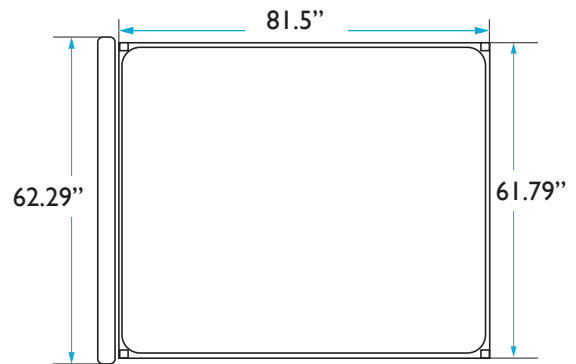

HEADBOARD

Height: 60 inches
Width: 62.29 inches
Depth: 4 inches

BED FRAME

Length: 81.5 inches
Width: 61.79 inches
Height: 16.5 inches

MATTRESS

Length: 80.25 inches
Height: 12 inches

QUESTIONS: HELLO@COLEYHOME.COM | (980) 237-9861

COLEY HOME

THE CROWN BED DIMENSIONS
QUEEN: KATE

HEADBOARD

Height: 60 inches
Width: 62.29 inches
Depth: 4 inches

BED FRAME

Length: 81.5 inches
Width: 61.79 inches
Height: 16.5 inches

MATTRESS

Length: 80.25 inches
Height: 12 inches

QUESTIONS: HELLO@COLEYHOME.COM | (980) 237-9861

COLEY HOME

THE CROWN BED DIMENSIONS
QUEEN: MONARCH

HEADBOARD

Height: 60 inches
Width: 62.29 inches
Depth: 4 inches

BED FRAME

Length: 81.5 inches
Width: 61.79 inches
Height: 16.5 inches

MATTRESS

Length: 80.25 inches
Height: 12 inches

QUESTIONS: HELLO@COLEYHOME.COM | (980) 237-9861

COLEY HOME

THE CROWN BED DIMENSIONS
QUEEN: WHITBY

HEADBOARD

Height: 60 inches
Width: 62.29 inches
Depth: 4 inches