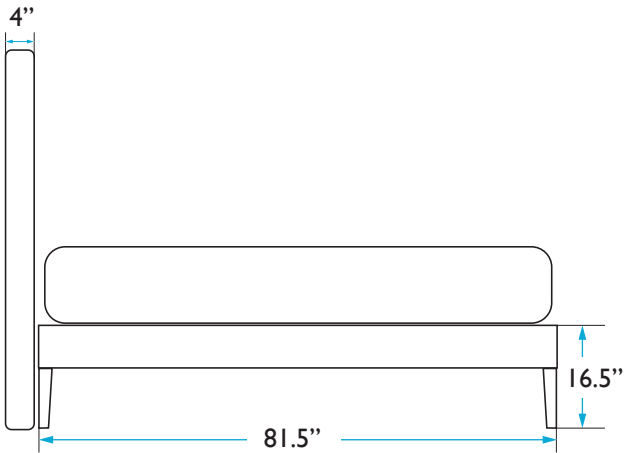

COLEY HOME

THE CROWN BED DIMENSIONS
QUEEN: CHARLES

HEADBOARD

Height: 60 inches
Width: 62.29 inches
Depth: 4 inches

BED FRAME

Length: 81.5 inches
Width: 61.79 inches
Height: 16.5 inches

MATTRESS

Length: 80.25 inches
Height: 12 inches

MATTRESS

Length: 80.25 inches
Height: 12 inches

QUESTIONS: HELLO@COLEYHOME.COM | (980) 237-9861

COLEY HOME

THE CROWN BED DIMENSIONS
QUEEN: GEORGIA

HEADBOARD

Height: 60 inches
Width: 62.29 inches
Depth: 4 inches

BED FRAME

Length: 81.5 inches
Width: 61.79 inches
Height: 16.5 inches

MATTRESS

Length: 80.25 inches
Height: 12 inches

QUESTIONS: HELLO@COLEYHOME.COM | (980) 237-9861

COLEY HOME

THE CROWN BED DIMENSIONS
QUEEN: HENRY

HEADBOARD

Height: 60 inches
Width: 62.29 inches
Depth: 4 inches

BED FRAME

Length: 81.5 inches
Width: 61.79 inches
Height: 16.5 inches

MATTRESS

Length: 80.25 inches
Height: 12 inches

QUESTIONS: HELLO@COLEYHOME.COM | (980) 237-9861