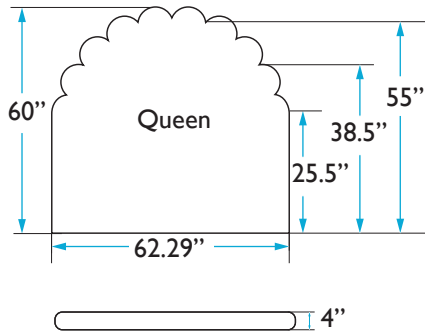

HEADBOARD

Height: 60 inches
Width: 62.29 inches
Depth: 4 inches

BED FRAME

Length: 81.5 inches
Width: 61.79 inches
Height: 16.5 inches

MATTRESS

Length: 80.25 inches
Height: 12 inches

QUESTIONS: HELLO@COLEYHOME.COM | (980) 237-9861

COLEY HOME

THE CROWN BED DIMENSIONS
QUEEN: KATE

HEADBOARD

Height: 60 inches
Width: 62.29 inches
Depth: 4 inches

BED FRAME

Length: 81.5 inches
Width: 61.79 inches
Height: 16.5 inches

MATTRESS

Length: 80.25 inches
Height: 12 inches

QUESTIONS: HELLO@COLEYHOME.COM | (980) 237-9861

COLEY HOME

THE CROWN BED DIMENSIONS
QUEEN: MONARCH

HEADBOARD

Height: 60 inches
Width: 62.29 inches
Depth: 4 inches

BED FRAME

Length: 81.5 inches
Width: 61.79 inches
Height: 16.5 inches

MATTRESS

Length: 80.25 inches
Height: 12 inches

QUESTIONS: HELLO@COLEYHOME.COM | (980) 237-9861

COLEY HOME

THE CROWN BED DIMENSIONS
QUEEN: WHITBY

HEADBOARD

Height: 60 inches
Width: 62.29 inches
Depth: 4 inches