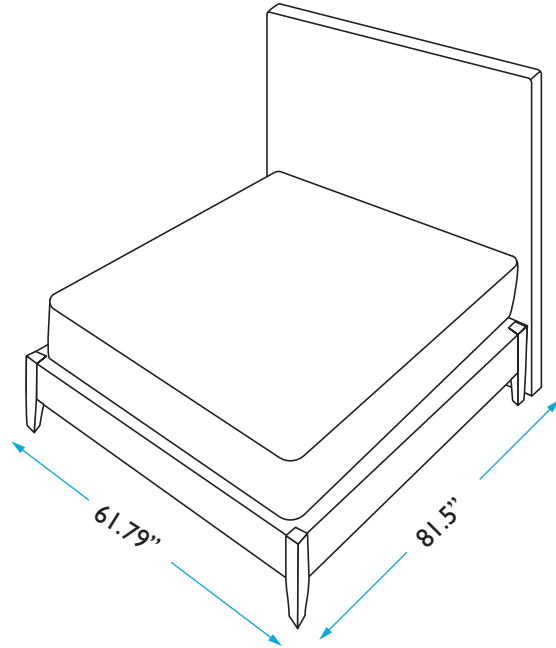

MATTRESS

Length: 80.25 inches
Height: 12 inches

QUESTIONS: HELLO@COLEYHOME.COM | (980) 237-9861

COLEY HOME

THE CROWN BED DIMENSIONS
QUEEN: GEORGIA

HEADBOARD

Height: 60 inches
Width: 62.29 inches
Depth: 4 inches

BED FRAME

Length: 81.5 inches
Width: 61.79 inches
Height: 16.5 inches

MATTRESS

Length: 80.25 inches
Height: 12 inches

QUESTIONS: HELLO@COLEYHOME.COM | (980) 237-9861

COLEY HOME

THE CROWN BED DIMENSIONS
QUEEN: HENRY

HEADBOARD

Height: 60 inches
Width: 62.29 inches
Depth: 4 inches

BED FRAME

Length: 81.5 inches
Width: 61.79 inches
Height: 16.5 inches

MATTRESS

Length: 80.25 inches
Height: 12 inches

QUESTIONS: HELLO@COLEYHOME.COM | (980) 237-9861

COLEY HOME

THE CROWN BED DIMENSIONS
QUEEN: KATE

HEADBOARD

Height: 60 inches
Width: 62.29 inches
Depth: 4 inches

BED FRAME

Length: 81.5 inches
Width: 61.79 inches
Height: 16.5 inches

MATTRESS

Length: 80.25 inches
Height: 12 inches