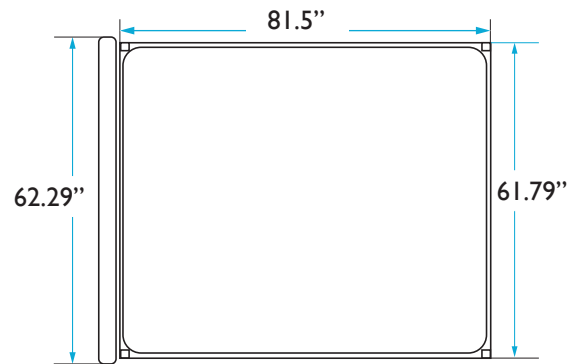

COLEY HOME

THE CROWN BED DIMENSIONS
QUEEN: KATE

HEADBOARD

Height: 60 inches
Width: 62.29 inches
Depth: 4 inches

BED FRAME

Length: 81.5 inches
Width: 61.79 inches
Height: 16.5 inches

MATTRESS

Length: 80.25 inches
Height: 12 inches

QUESTIONS: HELLO@COLEYHOME.COM | (980) 237-9861

COLEY HOME

THE CROWN BED DIMENSIONS
QUEEN: MONARCH

HEADBOARD

Height: 60 inches
Width: 62.29 inches
Depth: 4 inches

BED FRAME

Length: 81.5 inches
Width: 61.79 inches
Height: 16.5 inches

MATTRESS

Length: 80.25 inches
Height: 12 inches

QUESTIONS: HELLO@COLEYHOME.COM | (980) 237-9861

COLEY HOME

THE CROWN BED DIMENSIONS
QUEEN: WHITBY

HEADBOARD

Height: 60 inches
Width: 62.29 inches
Depth: 4 inches

BED FRAME

Length: 81.5 inches
Width: 61.79 inches
Height: 16.5 inches

MATTRESS

Length: 80.25 inches
Height: 12 inches

QUESTIONS: HELLO@COLEYHOME.COM | (980) 237-9861