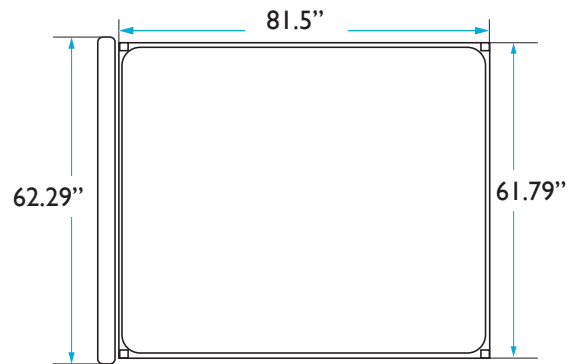

MATTRESS

Length: 80.25 inches
Height: 12 inches

QUESTIONS: HELLO@COLEYHOME.COM | (980) 237-9861

COLEY HOME

THE CROWN BED DIMENSIONS
QUEEN: GEORGIA

HEADBOARD

Height: 60 inches
Width: 62.29 inches
Depth: 4 inches

BED FRAME

Length: 81.5 inches
Width: 61.79 inches
Height: 16.5 inches

MATTRESS

Length: 80.25 inches
Height: 12 inches

QUESTIONS: HELLO@COLEYHOME.COM | (980) 237-9861

COLEY HOME

THE CROWN BED DIMENSIONS
QUEEN: HENRY

HEADBOARD

Height: 60 inches
Width: 62.29 inches
Depth: 4 inches

BED FRAME

Length: 81.5 inches
Width: 61.79 inches
Height: 16.5 inches

MATTRESS

Length: 80.25 inches
Height: 12 inches

QUESTIONS: HELLO@COLEYHOME.COM | (980) 237-9861

COLEY HOME

THE CROWN BED DIMENSIONS
QUEEN: KATE

HEADBOARD

Height: 60 inches
Width: 62.29 inches
Depth: 4 inches

BED FRAME

Length: 81.5 inches
Width: 61.79 inches
Height: 16.5 inches

MATTRESS

Length: 80.25 inches
Height: 12 inches