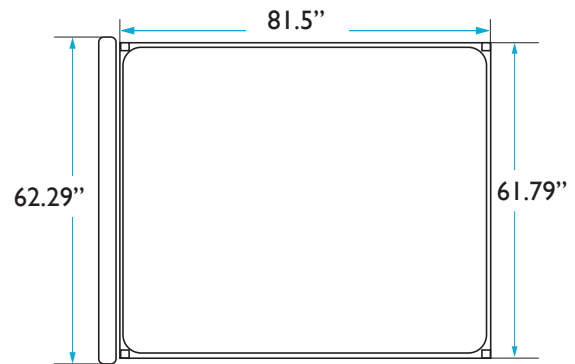

COLEY HOME

THE CROWN BED DIMENSIONS
QUEEN: CHARLES

HEADBOARD

Height: 60 inches
Width: 62.29 inches
Depth: 4 inches

BED FRAME

Length: 81.5 inches
Width: 61.79 inches
Height: 16.5 inches

MATTRESS

Length: 80.25 inches
Height: 12 inches

QUESTIONS: HELLO@COLEYHOME.COM | (980) 237-9861

COLEY HOME

THE CROWN BED DIMENSIONS
QUEEN: CHARLOTTE

HEADBOARD

Height: 60 inches
Width: 62.29 inches
Depth: 4 inches

BED FRAME

Length: 81.5 inches
Width: 61.79 inches
Height: 16.5 inches

MATTRESS

Length: 80.25 inches
Height: 12 inches

QUESTIONS: HELLO@COLEYHOME.COM | (980) 237-9861

COLEY HOME

THE CROWN BED DIMENSIONS
QUEEN: GEORGIA

HEADBOARD

Height: 60 inches
Width: 62.29 inches
Depth: 4 inches

BED FRAME

Length: 81.5 inches
Width: 61.79 inches
Height: 16.5 inches

MATTRESS

Length: 80.25 inches
Height: 12 inches

QUESTIONS: HELLO@COLEYHOME.COM | (980) 237-9861

COLEY HOME

THE CROWN BED DIMENSIONS
QUEEN: HENRY