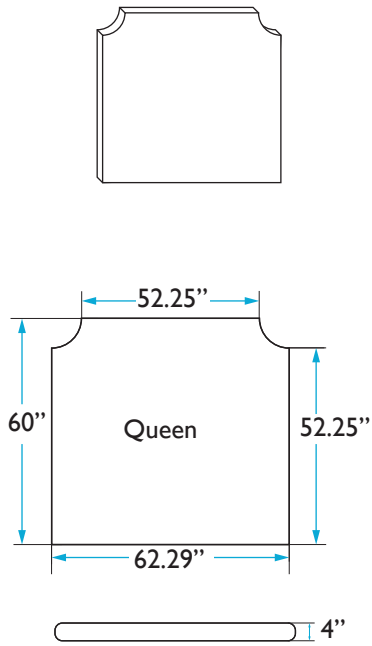

COLEY HOME

THE CROWN BED DIMENSIONS
QUEEN: CHARLES

HEADBOARD

Height: 60 inches
Width: 62.29 inches
Depth: 4 inches

BED FRAME

Length: 81.5 inches
Width: 61.79 inches
Height: 16.5 inches

MATTRESS

Length: 80.25 inches
Height: 12 inches

QUESTIONS: HELLO@COLEYHOME.COM | (980) 237-9861

COLEY HOME

THE CROWN BED DIMENSIONS
QUEEN: CHARLOTTE

HEADBOARD

Height: 60 inches
Width: 62.29 inches
Depth: 4 inches

BED FRAME

Length: 81.5 inches
Width: 61.79 inches
Height: 16.5 inches

MATTRESS

Length: 80.25 inches
Height: 12 inches

QUESTIONS: HELLO@COLEYHOME.COM | (980) 237-9861

COLEY HOME

THE CROWN BED DIMENSIONS
QUEEN: GEORGIA

HEADBOARD

Height: 60 inches
Width: 62.29 inches
Depth: 4 inches

COLEY HOME

THE CROWN BED DIMENSIONS
QUEEN: KATE

HEADBOARD

Height: 60 inches
Width: 62.29 inches
Depth: 4 inches

BED FRAME

Length: 81.5 inches
Width: 61.79 inches
Height: 16.5 inches

MATTRESS

Length: 80.25 inches
Height: 12 inches