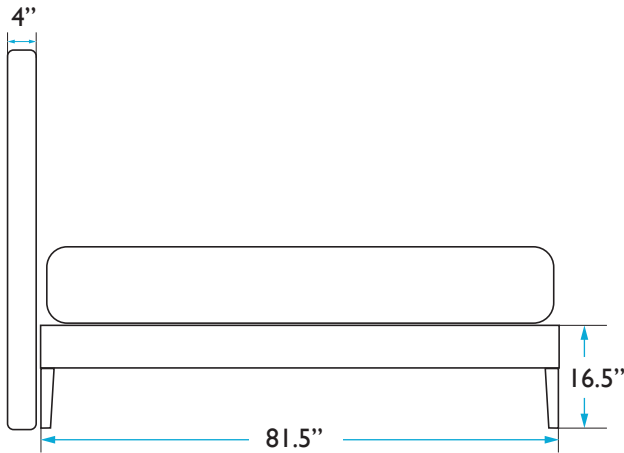

COLEY HOME

THE CROWN BED DIMENSIONS
QUEEN: CHARLES

HEADBOARD

Height: 60 inches
Width: 62.29 inches
Depth: 4 inches

BED FRAME

Length: 81.5 inches
Width: 61.79 inches
Height: 16.5 inches

MATTRESS

Length: 80.25 inches
Height: 12 inches

QUESTIONS: HELLO@COLEYHOME.COM | (980) 237-9861

COLEY HOME

THE CROWN BED DIMENSIONS
QUEEN: CHARLOTTE

HEADBOARD

Height: 60 inches
Width: 62.29 inches
Depth: 4 inches

BED FRAME

Length: 81.5 inches
Width: 61.79 inches
Height: 16.5 inches

MATTRESS

Length: 80.25 inches
Height: 12 inches

QUESTIONS: HELLO@COLEYHOME.COM | (980) 237-9861

COLEY HOME

THE CROWN BED DIMENSIONS
QUEEN: GEORGIA

HEADBOARD

Height: 60 inches
Width: 62.29 inches
Depth: 4 inches

BED FRAME

Length: 81.5 inches
Width: 61.79 inches
Height: 16.5 inches

MATTRESS

Length: 80.25 inches
Height: 12 inches

QUESTIONS: HELLO@COLEYHOME.COM | (980) 237-9861

COLEY HOME

THE CROWN BED DIMENSIONS
QUEEN: HENRY