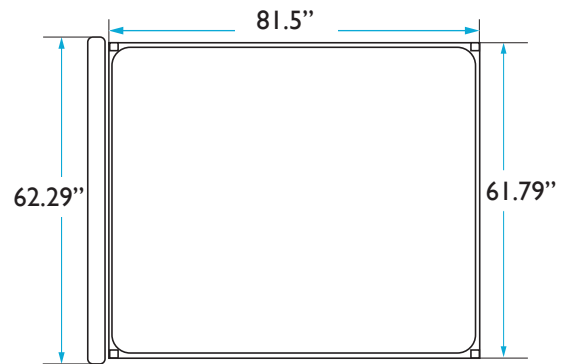

COLEY HOME

THE CROWN BED DIMENSIONS
QUEEN: CHARLES

HEADBOARD

Height: 60 inches
Width: 62.29 inches
Depth: 4 inches

BED FRAME

Length: 81.5 inches
Width: 61.79 inches
Height: 16.5 inches

MATTRESS

Length: 80.25 inches
Height: 12 inches

QUESTIONS: HELLO@COLEYHOME.COM | (980) 237-9861

COLEY HOME

THE CROWN BED DIMENSIONS
QUEEN: CHARLOTTE

HEADBOARD

Height: 60 inches
Width: 62.29 inches
Depth: 4 inches

BED FRAME

Length: 81.5 inches
Width: 61.79 inches
Height: 16.5 inches

MATTRESS

Length: 80.25 inches
Height: 12 inches

QUESTIONS: HELLO@COLEYHOME.COM | (980) 237-9861

COLEY HOME

THE CROWN BED DIMENSIONS
QUEEN: GEORGIA

HEADBOARD

Height: 60 inches
Width: 62.29 inches
Depth: 4 inches

COLEY HOME

THE CROWN BED DIMENSIONS
QUEEN: KATE

HEADBOARD

Height: 60 inches
Width: 62.29 inches
Depth: 4 inches

BED FRAME

Length: 81.5 inches
Width: 61.79 inches
Height: 16.5 inches

MATTRESS

Length: 80.25 inches
Height: 12 inches