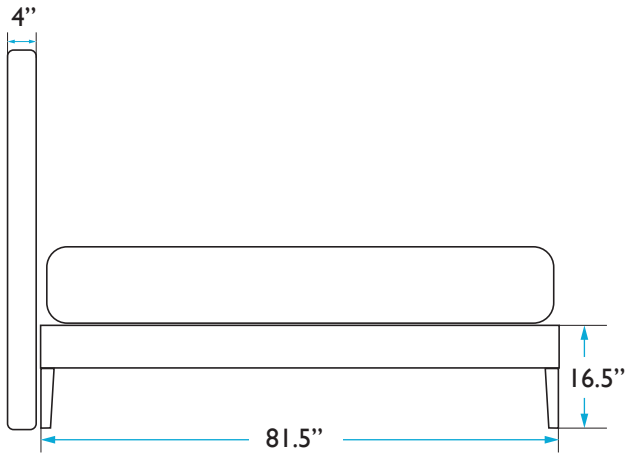

COLEY HOME

THE CROWN BED DIMENSIONS
QUEEN: CHARLES

HEADBOARD

Height: 60 inches
Width: 62.29 inches
Depth: 4 inches

BED FRAME

Length: 81.5 inches
Width: 61.79 inches
Height: 16.5 inches

MATTRESS

Length: 80.25 inches
Height: 12 inches

QUESTIONS: HELLO@COLEYHOME.COM | (980) 237-9861

COLEY HOME

THE CROWN BED DIMENSIONS
QUEEN: CHARLOTTE

HEADBOARD

Height: 60 inches
Width: 62.29 inches
Depth: 4 inches

BED FRAME

Length: 81.5 inches
Width: 61.79 inches
Height: 16.5 inches

MATTRESS

Length: 80.25 inches
Height: 12 inches

QUESTIONS: HELLO@COLEYHOME.COM | (980) 237-9861

COLEY HOME

THE CROWN BED DIMENSIONS
QUEEN: GEORGIA

HEADBOARD

Height: 60 inches
Width: 62.29 inches
Depth: 4 inches

COLEY HOME

THE CROWN BED DIMENSIONS
QUEEN: KATE

HEADBOARD

Height: 60 inches
Width: 62.29 inches
Depth: 4 inches

BED FRAME

Length: 81.5 inches
Width: 61.79 inches
Height: 16.5 inches

MATTRESS

Length: 80.25 inches
Height: 12 inches