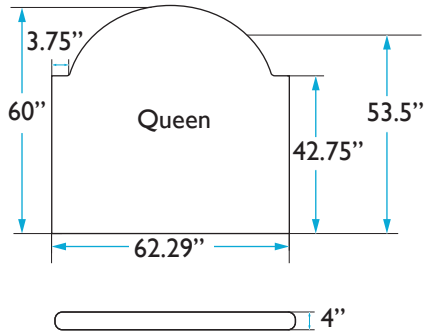

COLEY HOME

THE CROWN BED DIMENSIONS
QUEEN: KATE

HEADBOARD

Height: 60 inches
Width: 62.29 inches
Depth: 4 inches

BED FRAME

Length: 81.5 inches
Width: 61.79 inches
Height: 16.5 inches

MATTRESS

Length: 80.25 inches
Height: 12 inches

QUESTIONS: HELLO@COLEYHOME.COM | (980) 237-9861

COLEY HOME

THE CROWN BED DIMENSIONS
QUEEN: MONARCH

HEADBOARD

Height: 60 inches
Width: 62.29 inches
Depth: 4 inches

BED FRAME

Length: 81.5 inches
Width: 61.79 inches
Height: 16.5 inches

MATTRESS

Length: 80.25 inches
Height: 12 inches

QUESTIONS: HELLO@COLEYHOME.COM | (980) 237-9861

COLEY HOME

THE CROWN BED DIMENSIONS
QUEEN: WHITBY

HEADBOARD

Height: 60 inches
Width: 62.29 inches
Depth: 4 inches

BED FRAME

Length: 81.5 inches
Width: 61.79 inches
Height: 16.5 inches

MATTRESS

Length: 80.25 inches
Height: 12 inches

QUESTIONS: HELLO@COLEYHOME.COM | (980) 237-9861