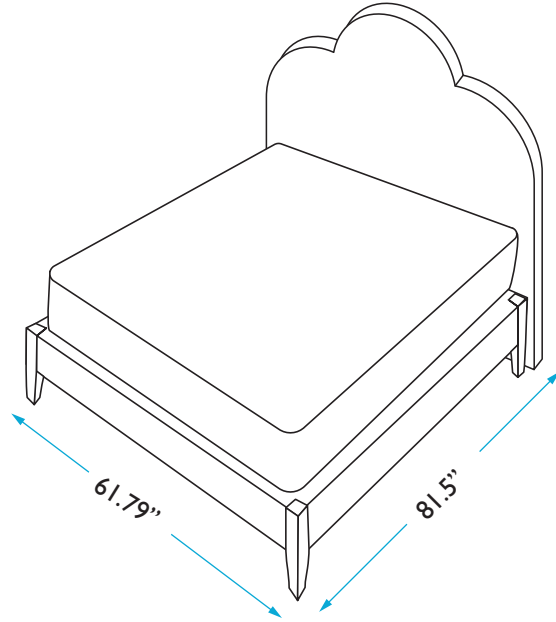

BED FRAME

Length: 81.5 inches
Width: 61.79 inches
Height: 16.5 inches

MATTRESS

Length: 80.25 inches
Height: 12 inches

QUESTIONS: HELLO@COLEYHOME.COM | (980) 237-9861

COLEY HOME

THE CROWN BED DIMENSIONS
QUEEN: HENRY

HEADBOARD

Height: 60 inches
Width: 62.29 inches
Depth: 4 inches

BED FRAME

Length: 81.5 inches
Width: 61.79 inches
Height: 16.5 inches

MATTRESS

Length: 80.25 inches
Height: 12 inches

QUESTIONS: HELLO@COLEYHOME.COM | (980) 237-9861

COLEY HOME

THE CROWN BED DIMENSIONS
QUEEN: KATE

HEADBOARD

Height: 60 inches
Width: 62.29 inches
Depth: 4 inches

BED FRAME

Length: 81.5 inches
Width: 61.79 inches
Height: 16.5 inches

MATTRESS

Length: 80.25 inches
Height: 12 inches

QUESTIONS: HELLO@COLEYHOME.COM | (980) 237-9861

COLEY HOME

THE CROWN BED DIMENSIONS
QUEEN: MONARCH

HEADBOARD

Height: 60 inches
Width: 62.29 inches
Depth: 4 inches

BED FRAME

Length: 81.5 inches
Width: 61.79 inches
Height: 16.5 inches