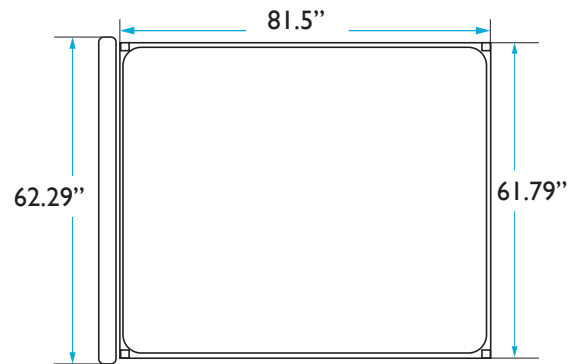

COLEY HOME

THE CROWN BED DIMENSIONS
QUEEN: CHARLES

HEADBOARD

Height: 60 inches
Width: 62.29 inches
Depth: 4 inches

BED FRAME

Length: 81.5 inches
Width: 61.79 inches
Height: 16.5 inches

MATTRESS

Length: 80.25 inches
Height: 12 inches

QUESTIONS: HELLO@COLEYHOME.COM | (980) 237-9861

COLEY HOME

THE CROWN BED DIMENSIONS
QUEEN: CHARLOTTE

HEADBOARD

Height: 60 inches
Width: 62.29 inches
Depth: 4 inches

BED FRAME

Length: 81.5 inches
Width: 61.79 inches
Height: 16.5 inches

MATTRESS

Length: 80.25 inches
Height: 12 inches

QUESTIONS: HELLO@COLEYHOME.COM | (980) 237-9861

COLEY HOME

THE CROWN BED DIMENSIONS
QUEEN: GEORGIA

HEADBOARD

Height: 60 inches
Width: 62.29 inches
Depth: 4 inches

COLEY HOME

THE CROWN BED DIMENSIONS
QUEEN: KATE

HEADBOARD

Height: 60 inches
Width: 62.29 inches
Depth: 4 inches

BED FRAME

Length: 81.5 inches
Width: 61.79 inches
Height: 16.5 inches

MATTRESS

Length: 80.25 inches
Height: 12 inches