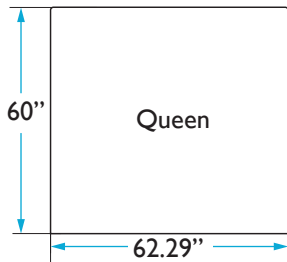

QUESTIONS: HELLO@COLEYHOME.COM | (980) 237-9861

COLEY HOME

THE CROWN BED DIMENSIONS
QUEEN: CHARLOTTE

HEADBOARD

Height: 60 inches
Width: 62.29 inches
Depth: 4 inches

BED FRAME

Length: 81.5 inches
Width: 61.79 inches
Height: 16.5 inches

MATTRESS

Length: 80.25 inches
Height: 12 inches

QUESTIONS: HELLO@COLEYHOME.COM | (980) 237-9861

COLEY HOME

THE CROWN BED DIMENSIONS
QUEEN: GEORGIA

HEADBOARD

Height: 60 inches
Width: 62.29 inches
Depth: 4 inches

BED FRAME

Length: 81.5 inches
Width: 61.79 inches
Height: 16.5 inches

MATTRESS

Length: 80.25 inches
Height: 12 inches

QUESTIONS: HELLO@COLEYHOME.COM | (980) 237-9861

COLEY HOME

THE CROWN BED DIMENSIONS
QUEEN: HENRY

HEADBOARD

Height: 60 inches
Width: 62.29 inches
Depth: 4 inches

BED FRAME

Length: 81.5 inches
Width: 61.79 inches
Height: 16.5 inches

MATTRESS

Length: 80.25 inches
Height: 12 inches

QUESTIONS: HELLO@COLEYHOME.COM | (980) 237-9861