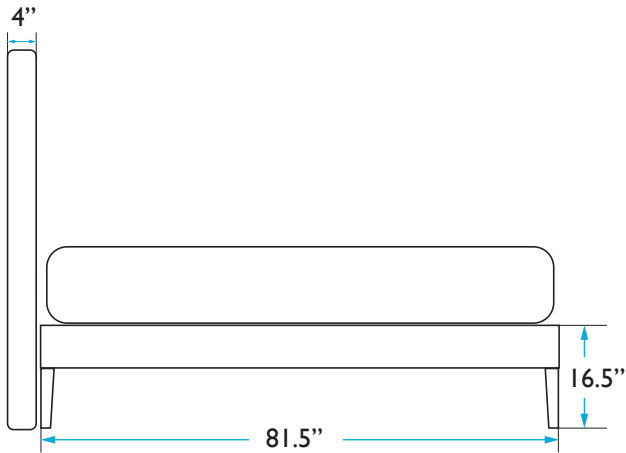

COLEY HOME

THE CROWN BED DIMENSIONS
QUEEN: KATE

HEADBOARD

Height: 60 inches
Width: 62.29 inches
Depth: 4 inches

BED FRAME

Length: 81.5 inches
Width: 61.79 inches
Height: 16.5 inches

MATTRESS

Length: 80.25 inches
Height: 12 inches

QUESTIONS: HELLO@COLEYHOME.COM | (980) 237-9861

COLEY HOME

THE CROWN BED DIMENSIONS
QUEEN: MONARCH

HEADBOARD

Height: 60 inches
Width: 62.29 inches
Depth: 4 inches

BED FRAME

Length: 81.5 inches
Width: 61.79 inches
Height: 16.5 inches

MATTRESS

Length: 80.25 inches
Height: 12 inches

QUESTIONS: HELLO@COLEYHOME.COM | (980) 237-9861

COLEY HOME

THE CROWN BED DIMENSIONS
QUEEN: WHITBY

HEADBOARD

Height: 60 inches
Width: 62.29 inches
Depth: 4 inches

BED FRAME

Length: 81.5 inches
Width: 61.79 inches
Height: 16.5 inches

MATTRESS

Length: 80.25 inches
Height: 12 inches

QUESTIONS: HELLO@COLEYHOME.COM | (980) 237-9861