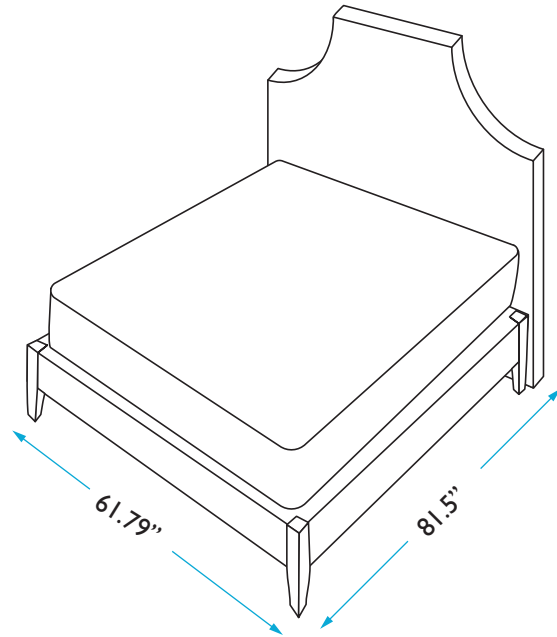

QUESTIONS: HELLO@COLEYHOME.COM | (980) 237-9861

COLEY HOME

THE CROWN BED DIMENSIONS
QUEEN: CHARLOTTE

HEADBOARD

Height: 60 inches
Width: 62.29 inches
Depth: 4 inches

BED FRAME

Length: 81.5 inches
Width: 61.79 inches
Height: 16.5 inches

MATTRESS

Length: 80.25 inches
Height: 12 inches

QUESTIONS: HELLO@COLEYHOME.COM | (980) 237-9861

COLEY HOME

THE CROWN BED DIMENSIONS
QUEEN: GEORGIA

HEADBOARD

Height: 60 inches
Width: 62.29 inches
Depth: 4 inches

BED FRAME

Length: 81.5 inches
Width: 61.79 inches
Height: 16.5 inches

MATTRESS

Length: 80.25 inches
Height: 12 inches

QUESTIONS: HELLO@COLEYHOME.COM | (980) 237-9861

COLEY HOME

THE CROWN BED DIMENSIONS
QUEEN: HENRY

COLEY HOME

THE CROWN BED DIMENSIONS
QUEEN: KATE

HEADBOARD

Height: 60 inches
Width: 62.29 inches
Depth: 4 inches

BED FRAME

Length: 81.5 inches
Width: 61.79 inches
Height: 16.5 inches

MATTRESS

Length: 80.25 inches
Height: 12 inches