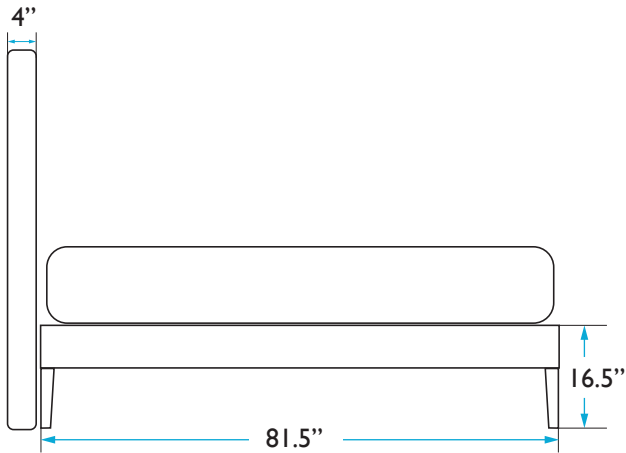

COLEY HOME

THE CROWN BED DIMENSIONS
QUEEN: CHARLES

HEADBOARD

Height: 60 inches
Width: 62.29 inches
Depth: 4 inches

BED FRAME

Length: 81.5 inches
Width: 61.79 inches
Height: 16.5 inches

MATTRESS

Length: 80.25 inches
Height: 12 inches

QUESTIONS: HELLO@COLEYHOME.COM | (980) 237-9861

COLEY HOME

THE CROWN BED DIMENSIONS
QUEEN: CHARLOTTE

HEADBOARD

Height: 60 inches
Width: 62.29 inches
Depth: 4 inches

BED FRAME

Length: 81.5 inches
Width: 61.79 inches
Height: 16.5 inches

MATTRESS

Length: 80.25 inches
Height: 12 inches

QUESTIONS: HELLO@COLEYHOME.COM | (980) 237-9861

COLEY HOME

THE CROWN BED DIMENSIONS
QUEEN: GEORGIA

HEADBOARD

Height: 60 inches
Width: 62.29 inches
Depth: 4 inches

COLEY HOME

THE CROWN BED DIMENSIONS
QUEEN: KATE

HEADBOARD

Height: 60 inches
Width: 62.29 inches
Depth: 4 inches

BED FRAME

Length: 81.5 inches
Width: 61.79 inches
Height: 16.5 inches

MATTRESS

Length: 80.25 inches
Height: 12 inches