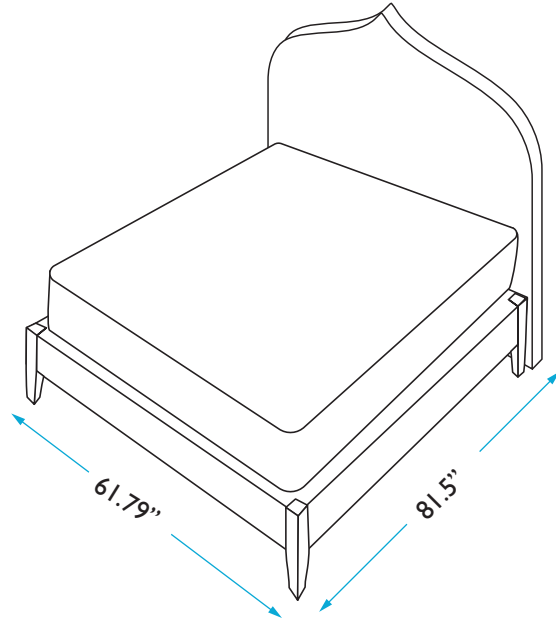

COLEY HOME

THE CROWN BED DIMENSIONS
QUEEN: CHARLES

HEADBOARD

Height: 60 inches
Width: 62.29 inches
Depth: 4 inches

BED FRAME

Length: 81.5 inches
Width: 61.79 inches
Height: 16.5 inches

MATTRESS

Length: 80.25 inches
Height: 12 inches

QUESTIONS: HELLO@COLEYHOME.COM | (980) 237-9861

COLEY HOME

THE CROWN BED DIMENSIONS
QUEEN: CHARLOTTE

HEADBOARD

Height: 60 inches
Width: 62.29 inches
Depth: 4 inches

BED FRAME

Length: 81.5 inches
Width: 61.79 inches
Height: 16.5 inches

MATTRESS

Length: 80.25 inches
Height: 12 inches

QUESTIONS: HELLO@COLEYHOME.COM | (980) 237-9861

COLEY HOME

THE CROWN BED DIMENSIONS
QUEEN: GEORGIA

HEADBOARD

Height: 60 inches
Width: 62.29 inches
Depth: 4 inches

COLEY HOME

THE CROWN BED DIMENSIONS
QUEEN: KATE

HEADBOARD

Height: 60 inches
Width: 62.29 inches
Depth: 4 inches

BED FRAME

Length: 81.5 inches
Width: 61.79 inches
Height: 16.5 inches

MATTRESS

Length: 80.25 inches
Height: 12 inches