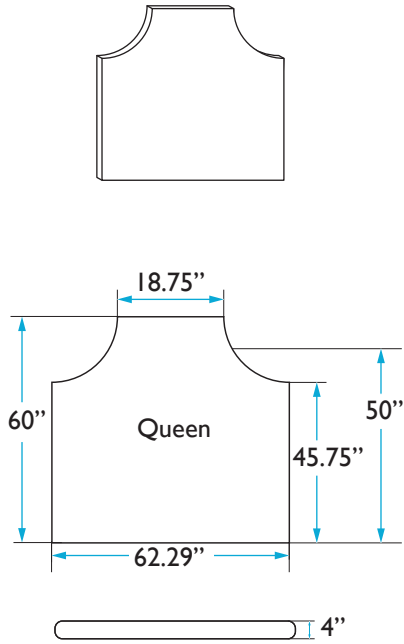

COLEY HOME

THE CROWN BED DIMENSIONS
QUEEN: CHARLES

HEADBOARD

Height: 60 inches
Width: 62.29 inches
Depth: 4 inches

BED FRAME

Length: 81.5 inches
Width: 61.79 inches
Height: 16.5 inches

MATTRESS

Length: 80.25 inches
Height: 12 inches

QUESTIONS: HELLO@COLEYHOME.COM | (980) 237-9861

COLEY HOME

THE CROWN BED DIMENSIONS
QUEEN: CHARLOTTE

HEADBOARD

Height: 60 inches
Width: 62.29 inches
Depth: 4 inches

BED FRAME

Length: 81.5 inches
Width: 61.79 inches
Height: 16.5 inches

MATTRESS

Length: 80.25 inches
Height: 12 inches

QUESTIONS: HELLO@COLEYHOME.COM | (980) 237-9861

COLEY HOME

THE CROWN BED DIMENSIONS
QUEEN: GEORGIA

HEADBOARD

Height: 60 inches
Width: 62.29 inches
Depth: 4 inches

BED FRAME

Length: 81.5 inches
Width: 61.79 inches
Height: 16.5 inches

MATTRESS

Length: 80.25 inches
Height: 12 inches

QUESTIONS: HELLO@COLEYHOME.COM | (980) 237-9861

COLEY HOME

THE CROWN BED DIMENSIONS
QUEEN: HENRY