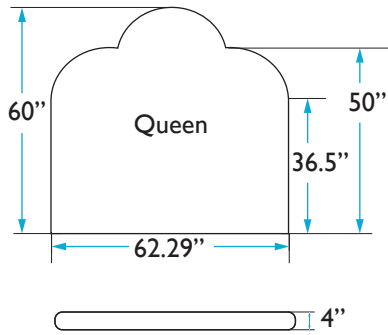

BED FRAME

Length: 81.5 inches
Width: 61.79 inches
Height: 16.5 inches

MATTRESS

Length: 80.25 inches
Height: 12 inches

QUESTIONS: HELLO@COLEYHOME.COM | (980) 237-9861

COLEY HOME

THE CROWN BED DIMENSIONS
QUEEN: HENRY

HEADBOARD

Height: 60 inches
Width: 62.29 inches
Depth: 4 inches

BED FRAME

Length: 81.5 inches
Width: 61.79 inches
Height: 16.5 inches

MATTRESS

Length: 80.25 inches
Height: 12 inches

QUESTIONS: HELLO@COLEYHOME.COM | (980) 237-9861

COLEY HOME

THE CROWN BED DIMENSIONS
QUEEN: KATE

HEADBOARD

Height: 60 inches
Width: 62.29 inches
Depth: 4 inches

BED FRAME

Length: 81.5 inches
Width: 61.79 inches
Height: 16.5 inches

MATTRESS

Length: 80.25 inches
Height: 12 inches

QUESTIONS: HELLO@COLEYHOME.COM | (980) 237-9861

COLEY HOME

THE CROWN BED DIMENSIONS
QUEEN: MONARCH

HEADBOARD

Height: 60 inches
Width: 62.29 inches
Depth: 4 inches

BED FRAME

Length: 81.5 inches
Width: 61.79 inches
Height: 16.5 inches