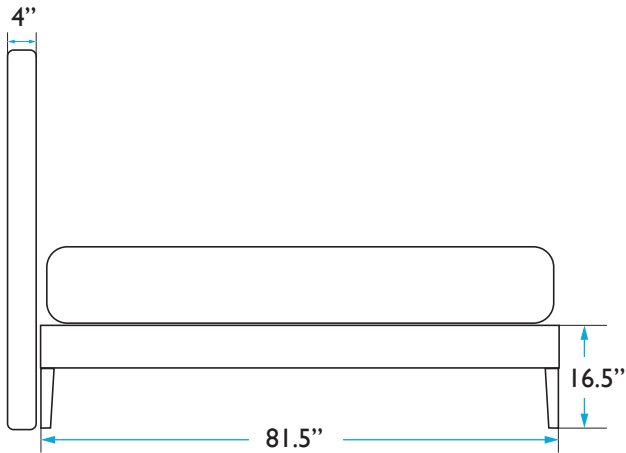

BED FRAME

Length: 81.5 inches
Width: 61.79 inches
Height: 16.5 inches

MATTRESS

Length: 80.25 inches
Height: 12 inches

QUESTIONS: HELLO@COLEYHOME.COM | (980) 237-9861

COLEY HOME

THE CROWN BED DIMENSIONS
QUEEN: HENRY

HEADBOARD

Height: 60 inches
Width: 62.29 inches
Depth: 4 inches

BED FRAME

Length: 81.5 inches
Width: 61.79 inches
Height: 16.5 inches

MATTRESS

Length: 80.25 inches
Height: 12 inches

QUESTIONS: HELLO@COLEYHOME.COM | (980) 237-9861

COLEY HOME

THE CROWN BED DIMENSIONS
QUEEN: KATE

HEADBOARD

Height: 60 inches
Width: 62.29 inches
Depth: 4 inches

BED FRAME

Length: 81.5 inches
Width: 61.79 inches
Height: 16.5 inches

MATTRESS

Length: 80.25 inches
Height: 12 inches

QUESTIONS: HELLO@COLEYHOME.COM | (980) 237-9861

COLEY HOME

THE CROWN BED DIMENSIONS
QUEEN: MONARCH

HEADBOARD

Height: 60 inches
Width: 62.29 inches
Depth: 4 inches

BED FRAME

Length: 81.5 inches
Width: 61.79 inches
Height: 16.5 inches