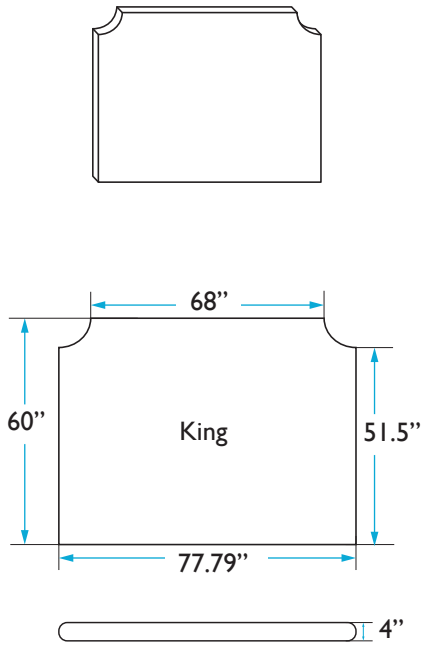

COLEY HOME

THE CROWN BED DIMENSIONS
KING: CHARLES

HEADBOARD

Height: 60 inches
Width: 77.79 inches
Depth: 4 inches

BED FRAME

Length: 81.5 inches
Width: 77.29 inches
Height: 16.5 inches

MATTRESS

Length: 80.25 inches
Width: 75.5 inches
Height: 12 inches

QUESTIONS: HELLO@COLEYHOME.COM | (980) 237-9861

COLEY HOME

THE CROWN BED DIMENSIONS
KING: CHARLOTTE

HEADBOARD

Height: 60 inches
Width: 77.79 inches
Depth: 4 inches

BED FRAME

Length: 81.5 inches
Width: 77.29 inches
Height: 16.5 inches

MATTRESS

Length: 80.25 inches
Width: 75.5 inches
Height: 12 inches

QUESTIONS: HELLO@COLEYHOME.COM | (980) 237-9861

COLEY HOME

THE CROWN BED DIMENSIONS
KING: GEORGIA

HEADBOARD

Height: 60 inches
Width: 77.79 inches
Depth: 4 inches

COLEY HOME

THE CROWN BED DIMENSIONS
KING: KATE

HEADBOARD

Height: 60 inches
Width: 77.79 inches
Depth: 4 inches

BED FRAME

Length: 81.5 inches
Width: 77.29 inches
Height: 16.5 inches

MATTRESS

Length: 80.25 inches
Width: 75.5 inches
Height: 12 inches