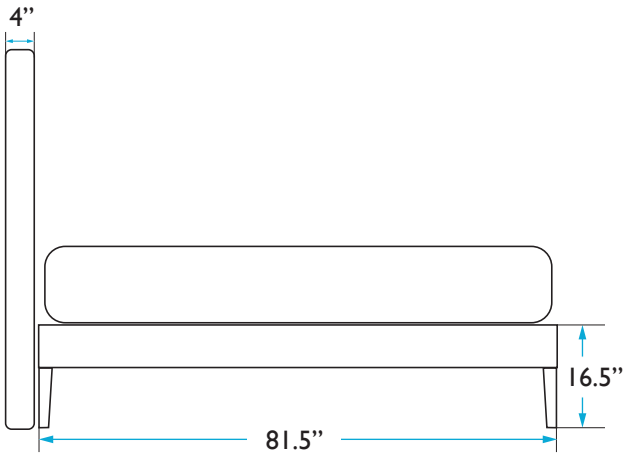

COLEY HOME

THE CROWN BED DIMENSIONS
KING: CHARLES

HEADBOARD

Height: 60 inches
Width: 77.79 inches
Depth: 4 inches

BED FRAME

Length: 81.5 inches
Width: 77.29 inches
Height: 16.5 inches

MATTRESS

Length: 80.25 inches
Width: 75.5 inches
Height: 12 inches

QUESTIONS: HELLO@COLEYHOME.COM | (980) 237-9861

COLEY HOME

THE CROWN BED DIMENSIONS
KING: CHARLOTTE

HEADBOARD

Height: 60 inches
Width: 77.79 inches
Depth: 4 inches

BED FRAME

Length: 81.5 inches
Width: 77.29 inches
Height: 16.5 inches

MATTRESS

Length: 80.25 inches
Width: 75.5 inches
Height: 12 inches

QUESTIONS: HELLO@COLEYHOME.COM | (980) 237-9861

COLEY HOME

THE CROWN BED DIMENSIONS
KING: GEORGIA

HEADBOARD

Height: 60 inches
Width: 77.79 inches
Depth: 4 inches

COLEY HOME

THE CROWN BED DIMENSIONS
KING: KATE

HEADBOARD

Height: 60 inches
Width: 77.79 inches
Depth: 4 inches

BED FRAME

Length: 81.5 inches
Width: 77.29 inches
Height: 16.5 inches

MATTRESS

Length: 80.25 inches
Width: 75.5 inches
Height: 12 inches