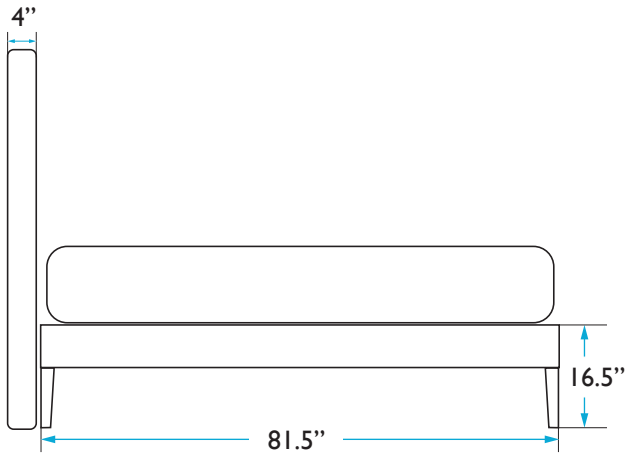

HEADBOARD

Height: 60 inches
Width: 77.79 inches
Depth: 4 inches

BED FRAME

Length: 81.5 inches
Width: 77.29 inches
Height: 16.5 inches

MATTRESS

Length: 80.25 inches
Width: 75.5 inches
Height: 12 inches

QUESTIONS: HELLO@COLEYHOME.COM | (980) 237-9861

COLEY HOME

THE CROWN BED DIMENSIONS
KING: KATE

HEADBOARD

Height: 60 inches
Width: 77.79 inches
Depth: 4 inches

BED FRAME

Length: 81.5 inches
Width: 77.29 inches
Height: 16.5 inches

MATTRESS

Length: 80.25 inches
Width: 75.5 inches
Height: 12 inches

QUESTIONS: HELLO@COLEYHOME.COM | (980) 237-9861

COLEY HOME

THE CROWN BED DIMENSIONS
KING: WHITBY

HEADBOARD

Height: 60 inches
Width: 77.79 inches
Depth: 4 inches

BED FRAME

Length: 81.5 inches
Width: 77.29 inches
Height: 16.5 inches

MATTRESS

Length: 80.25 inches
Width: 75.5 inches
Height: 12 inches

QUESTIONS: HELLO@COLEYHOME.COM | (980) 237-9861

COLEY HOME

THE CROWN BED DIMENSIONS
KING: MONARCH

HEADBOARD

Height: 60 inches
Width: 77.79 inches
Depth: 4 inches