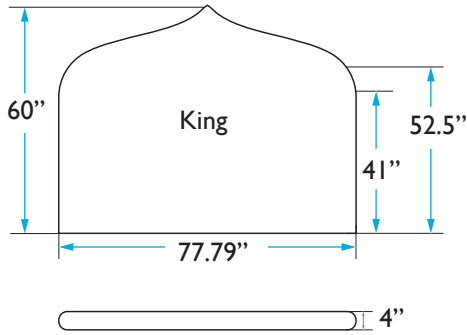

COLEY HOME

THE CROWN BED DIMENSIONS
KING: CHARLES

HEADBOARD

Height: 60 inches
Width: 77.79 inches
Depth: 4 inches

BED FRAME

Length: 81.5 inches
Width: 77.29 inches
Height: 16.5 inches

MATTRESS

Length: 80.25 inches
Width: 75.5 inches
Height: 12 inches

QUESTIONS: HELLO@COLEYHOME.COM | (980) 237-9861

COLEY HOME

THE CROWN BED DIMENSIONS
KING: CHARLOTTE

HEADBOARD

Height: 60 inches
Width: 77.79 inches
Depth: 4 inches

BED FRAME

Length: 81.5 inches
Width: 77.29 inches
Height: 16.5 inches

MATTRESS

Length: 80.25 inches
Width: 75.5 inches
Height: 12 inches

QUESTIONS: HELLO@COLEYHOME.COM | (980) 237-9861

COLEY HOME

THE CROWN BED DIMENSIONS
KING: GEORGIA

HEADBOARD

Height: 60 inches
Width: 77.79 inches
Depth: 4 inches

COLEY HOME

THE CROWN BED DIMENSIONS
KING: KATE

HEADBOARD

Height: 60 inches
Width: 77.79 inches
Depth: 4 inches

BED FRAME

Length: 81.5 inches
Width: 77.29 inches
Height: 16.5 inches

MATTRESS

Length: 80.25 inches
Width: 75.5 inches
Height: 12 inches