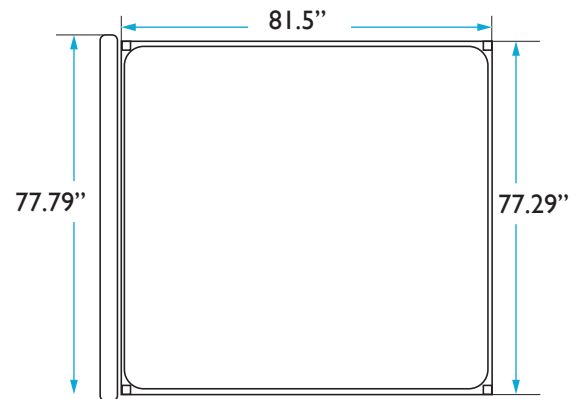

COLEY HOME

THE CROWN BED DIMENSIONS
KING: CHARLES

HEADBOARD

Height: 60 inches
Width: 77.79 inches
Depth: 4 inches

BED FRAME

Length: 81.5 inches
Width: 77.29 inches
Height: 16.5 inches

MATTRESS

Length: 80.25 inches
Width: 75.5 inches
Height: 12 inches

QUESTIONS: HELLO@COLEYHOME.COM | (980) 237-9861

COLEY HOME

THE CROWN BED DIMENSIONS
KING: CHARLOTTE

HEADBOARD

Height: 60 inches
Width: 77.79 inches
Depth: 4 inches

BED FRAME

Length: 81.5 inches
Width: 77.29 inches
Height: 16.5 inches

MATTRESS

Length: 80.25 inches
Width: 75.5 inches
Height: 12 inches

QUESTIONS: HELLO@COLEYHOME.COM | (980) 237-9861

COLEY HOME

THE CROWN BED DIMENSIONS
KING: GEORGIA

HEADBOARD

Height: 60 inches
Width: 77.79 inches
Depth: 4 inches

BED FRAME

Length: 81.5 inches
Width: 77.29 inches
Height: 16.5 inches

MATTRESS

Length: 80.25 inches
Width: 75.5 inches
Height: 12 inches

QUESTIONS: HELLO@COLEYHOME.COM | (980) 237-9861

COLEY HOME

THE CROWN BED DIMENSIONS
KING: HENRY