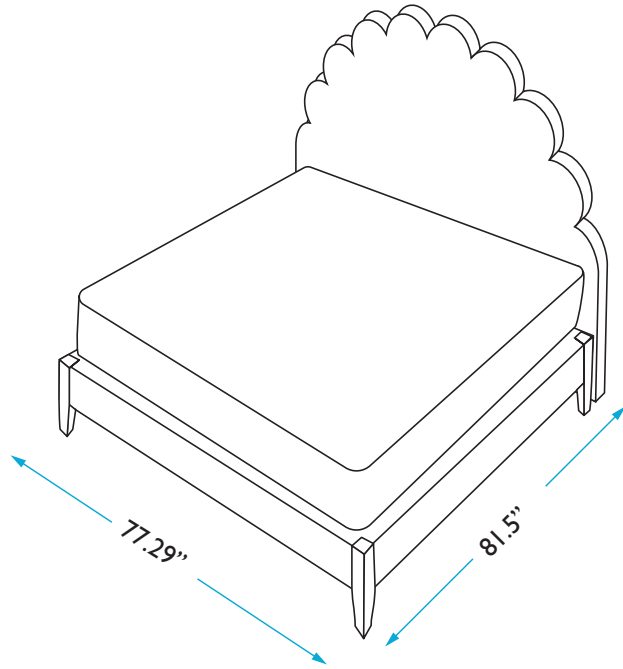

COLEY HOME

THE CROWN BED DIMENSIONS
KING: KATE

HEADBOARD

Height: 60 inches
Width: 77.79 inches
Depth: 4 inches

BED FRAME

Length: 81.5 inches
Width: 77.29 inches
Height: 16.5 inches

MATTRESS

Length: 80.25 inches
Width: 75.5 inches
Height: 12 inches

QUESTIONS: HELLO@COLEYHOME.COM | (980) 237-9861

COLEY HOME

THE CROWN BED DIMENSIONS
KING: WHITBY

HEADBOARD

Height: 60 inches
Width: 77.79 inches
Depth: 4 inches

BED FRAME

Length: 81.5 inches
Width: 77.29 inches
Height: 16.5 inches

MATTRESS

Length: 80.25 inches
Width: 75.5 inches
Height: 12 inches

QUESTIONS: HELLO@COLEYHOME.COM | (980) 237-9861

COLEY HOME

THE CROWN BED DIMENSIONS
KING: MONARCH

HEADBOARD

Height: 60 inches
Width: 77.79 inches
Depth: 4 inches

BED FRAME

Length: 81.5 inches
Width: 77.29 inches
Height: 16.5 inches

MATTRESS

Length: 80.25 inches
Width: 75.5 inches
Height: 12 inches

QUESTIONS: HELLO@COLEYHOME.COM | (980) 237-9861