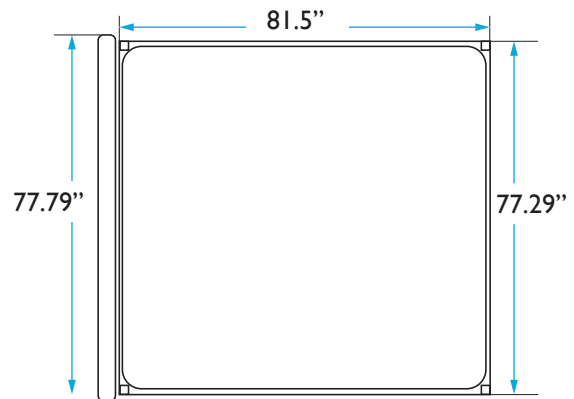

COLEY HOME

THE CROWN BED DIMENSIONS
KING: KATE

HEADBOARD

Height: 60 inches
Width: 77.79 inches
Depth: 4 inches

BED FRAME

Length: 81.5 inches
Width: 77.29 inches
Height: 16.5 inches

MATTRESS

Length: 80.25 inches
Width: 75.5 inches
Height: 12 inches

QUESTIONS: HELLO@COLEYHOME.COM | (980) 237-9861

COLEY HOME

THE CROWN BED DIMENSIONS
KING: WHITBY

HEADBOARD

Height: 60 inches
Width: 77.79 inches
Depth: 4 inches

BED FRAME

Length: 81.5 inches
Width: 77.29 inches
Height: 16.5 inches

MATTRESS

Length: 80.25 inches
Width: 75.5 inches
Height: 12 inches

QUESTIONS: HELLO@COLEYHOME.COM | (980) 237-9861

COLEY HOME

THE CROWN BED DIMENSIONS
KING: MONARCH

HEADBOARD

Height: 60 inches
Width: 77.79 inches
Depth: 4 inches

BED FRAME

Length: 81.5 inches
Width: 77.29 inches
Height: 16.5 inches

MATTRESS

Length: 80.25 inches
Width: 75.5 inches
Height: 12 inches

QUESTIONS: HELLO@COLEYHOME.COM | (980) 237-9861