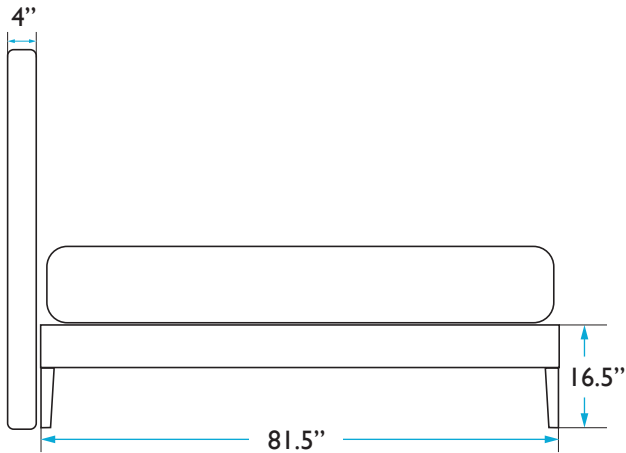

COLEY HOME

THE CROWN BED DIMENSIONS
KING: KATE

HEADBOARD

Height: 60 inches
Width: 77.79 inches
Depth: 4 inches

BED FRAME

Length: 81.5 inches
Width: 77.29 inches
Height: 16.5 inches

MATTRESS

Length: 80.25 inches
Width: 75.5 inches
Height: 12 inches

QUESTIONS: HELLO@COLEYHOME.COM | (980) 237-9861

COLEY HOME

THE CROWN BED DIMENSIONS
KING: WHITBY

HEADBOARD

Height: 60 inches
Width: 77.79 inches
Depth: 4 inches

BED FRAME

Length: 81.5 inches
Width: 77.29 inches
Height: 16.5 inches

MATTRESS

Length: 80.25 inches
Width: 75.5 inches
Height: 12 inches

QUESTIONS: HELLO@COLEYHOME.COM | (980) 237-9861

COLEY HOME

THE CROWN BED DIMENSIONS
KING: MONARCH

HEADBOARD

Height: 60 inches
Width: 77.79 inches
Depth: 4 inches

BED FRAME

Length: 81.5 inches
Width: 77.29 inches
Height: 16.5 inches

MATTRESS

Length: 80.25 inches
Width: 75.5 inches
Height: 12 inches

QUESTIONS: HELLO@COLEYHOME.COM | (980) 237-9861