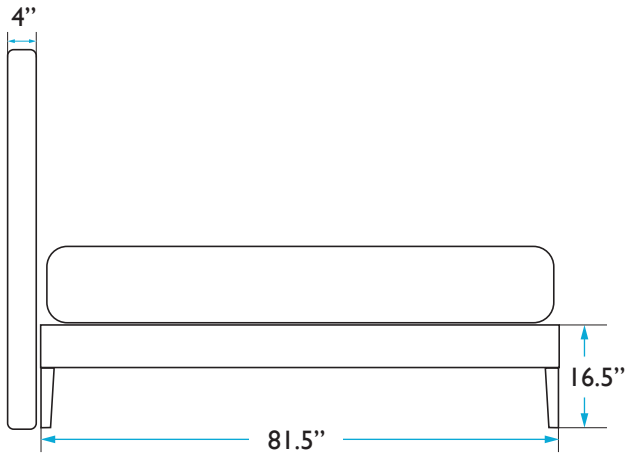

COLEY HOME

THE CROWN BED DIMENSIONS
KING: CHARLES

HEADBOARD

Height: 60 inches
Width: 77.79 inches
Depth: 4 inches

BED FRAME

Length: 81.5 inches
Width: 77.29 inches
Height: 16.5 inches

MATTRESS

Length: 80.25 inches
Width: 75.5 inches
Height: 12 inches

QUESTIONS: HELLO@COLEYHOME.COM | (980) 237-9861

COLEY HOME

THE CROWN BED DIMENSIONS
KING: CHARLOTTE

HEADBOARD

Height: 60 inches
Width: 77.79 inches
Depth: 4 inches

BED FRAME

Length: 81.5 inches
Width: 77.29 inches
Height: 16.5 inches

MATTRESS

Length: 80.25 inches
Width: 75.5 inches
Height: 12 inches

QUESTIONS: HELLO@COLEYHOME.COM | (980) 237-9861

COLEY HOME

THE CROWN BED DIMENSIONS
KING: GEORGIA

HEADBOARD

Height: 60 inches
Width: 77.79 inches
Depth: 4 inches

BED FRAME

Length: 81.5 inches
Width: 77.29 inches
Height: 16.5 inches

MATTRESS

Length: 80.25 inches
Width: 75.5 inches
Height: 12 inches

QUESTIONS: HELLO@COLEYHOME.COM | (980) 237-9861

COLEY HOME

THE CROWN BED DIMENSIONS
KING: HENRY