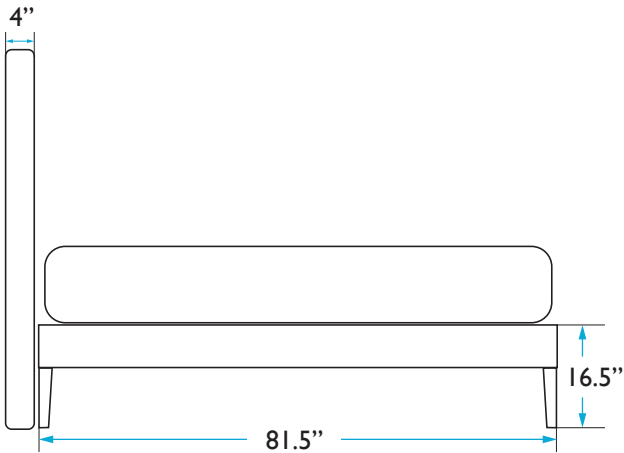

COLEY HOME

THE CROWN BED DIMENSIONS
KING: CHARLES

HEADBOARD

Height: 60 inches
Width: 77.79 inches
Depth: 4 inches

BED FRAME

Length: 81.5 inches
Width: 77.29 inches
Height: 16.5 inches

MATTRESS

Length: 80.25 inches
Width: 75.5 inches
Height: 12 inches

QUESTIONS: HELLO@COLEYHOME.COM | (980) 237-9861

COLEY HOME

THE CROWN BED DIMENSIONS
KING: CHARLOTTE

HEADBOARD

Height: 60 inches
Width: 77.79 inches
Depth: 4 inches

BED FRAME

Length: 81.5 inches
Width: 77.29 inches
Height: 16.5 inches

MATTRESS

Length: 80.25 inches
Width: 75.5 inches
Height: 12 inches

QUESTIONS: HELLO@COLEYHOME.COM | (980) 237-9861

COLEY HOME

THE CROWN BED DIMENSIONS
KING: GEORGIA

HEADBOARD

Height: 60 inches
Width: 77.79 inches
Depth: 4 inches

COLEY HOME

THE CROWN BED DIMENSIONS
KING: KATE

HEADBOARD

Height: 60 inches
Width: 77.79 inches
Depth: 4 inches

BED FRAME

Length: 81.5 inches
Width: 77.29 inches
Height: 16.5 inches

MATTRESS

Length: 80.25 inches
Width: 75.5 inches
Height: 12 inches