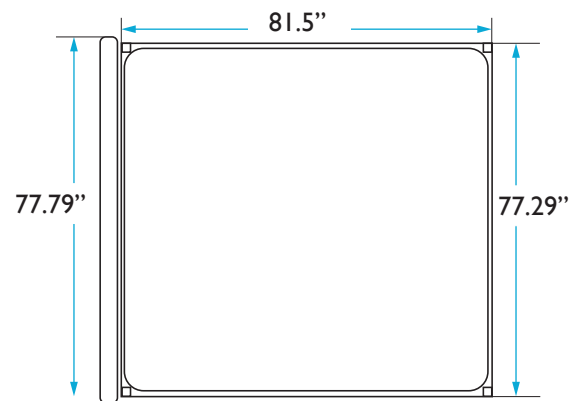

COLEY HOME

THE CROWN BED DIMENSIONS
KING: CHARLES

HEADBOARD

Height: 60 inches
Width: 77.79 inches
Depth: 4 inches

BED FRAME

Length: 81.5 inches
Width: 77.29 inches
Height: 16.5 inches

MATTRESS

Length: 80.25 inches
Width: 75.5 inches
Height: 12 inches

QUESTIONS: HELLO@COLEYHOME.COM | (980) 237-9861

COLEY HOME

THE CROWN BED DIMENSIONS
KING: CHARLOTTE

HEADBOARD

Height: 60 inches
Width: 77.79 inches
Depth: 4 inches

BED FRAME

Length: 81.5 inches
Width: 77.29 inches
Height: 16.5 inches

MATTRESS

Length: 80.25 inches
Width: 75.5 inches
Height: 12 inches

QUESTIONS: HELLO@COLEYHOME.COM | (980) 237-9861

COLEY HOME

THE CROWN BED DIMENSIONS
KING: GEORGIA

HEADBOARD

Height: 60 inches
Width: 77.79 inches
Depth: 4 inches

COLEY HOME

THE CROWN BED DIMENSIONS
KING: KATE

HEADBOARD

Height: 60 inches
Width: 77.79 inches
Depth: 4 inches

BED FRAME

Length: 81.5 inches
Width: 77.29 inches
Height: 16.5 inches

MATTRESS

Length: 80.25 inches
Width: 75.5 inches
Height: 12 inches