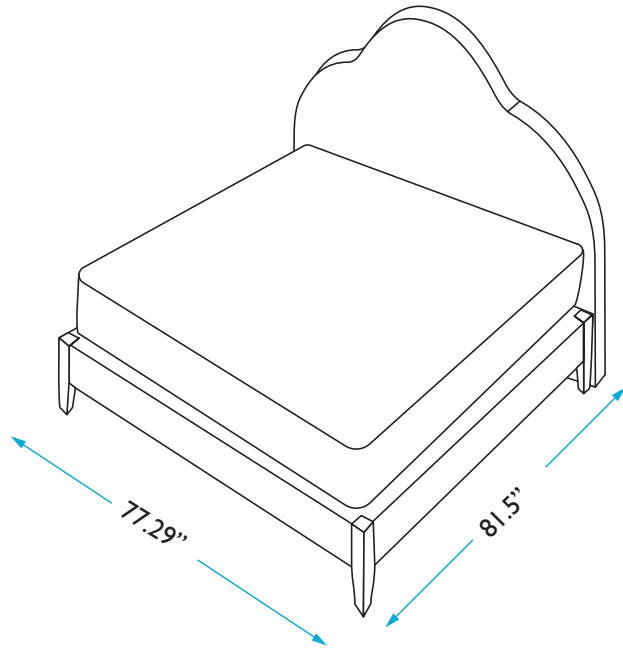

BED FRAME

Length: 81.5 inches
Width: 77.29 inches
Height: 16.5 inches

MATTRESS

Length: 80.25 inches
Width: 75.5 inches
Height: 12 inches

QUESTIONS: HELLO@COLEYHOME.COM | (980) 237-9861

COLEY HOME

THE CROWN BED DIMENSIONS
KING: HENRY

HEADBOARD

Height: 60 inches
Width: 77.79 inches
Depth: 4 inches

BED FRAME

Length: 81.5 inches
Width: 77.29 inches
Height: 16.5 inches

MATTRESS

Length: 80.25 inches
Width: 75.5 inches
Height: 12 inches

QUESTIONS: HELLO@COLEYHOME.COM | (980) 237-9861

COLEY HOME

THE CROWN BED DIMENSIONS
KING: KATE

HEADBOARD

Height: 60 inches
Width: 77.79 inches
Depth: 4 inches

BED FRAME

Length: 81.5 inches
Width: 77.29 inches
Height: 16.5 inches

MATTRESS

Length: 80.25 inches
Width: 75.5 inches
Height: 12 inches

QUESTIONS: HELLO@COLEYHOME.COM | (980) 237-9861

COLEY HOME

THE CROWN BED DIMENSIONS
KING: WHITBY

HEADBOARD

Height: 60 inches
Width: 77.79 inches
Depth: 4 inches

BED FRAME

Length: 81.5 inches
Width: 77.29 inches
Height: 16.5 inches