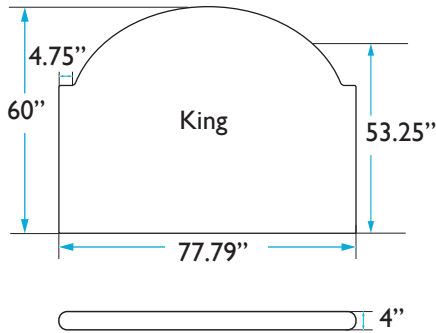

HEADBOARD

Height: 60 inches
Width: 77.79 inches
Depth: 4 inches

BED FRAME

Length: 81.5 inches
Width: 77.29 inches
Height: 16.5 inches

MATTRESS

Length: 80.25 inches
Width: 75.5 inches
Height: 12 inches

QUESTIONS: HELLO@COLEYHOME.COM | (980) 237-9861

COLEY HOME

THE CROWN BED DIMENSIONS
KING: KATE

HEADBOARD

Height: 60 inches
Width: 77.79 inches
Depth: 4 inches

BED FRAME

Length: 81.5 inches
Width: 77.29 inches
Height: 16.5 inches

MATTRESS

Length: 80.25 inches
Width: 75.5 inches
Height: 12 inches

QUESTIONS: HELLO@COLEYHOME.COM | (980) 237-9861

COLEY HOME

THE CROWN BED DIMENSIONS
KING: WHITBY

HEADBOARD

Height: 60 inches
Width: 77.79 inches
Depth: 4 inches

BED FRAME

Length: 81.5 inches
Width: 77.29 inches
Height: 16.5 inches

MATTRESS

Length: 80.25 inches
Width: 75.5 inches
Height: 12 inches

QUESTIONS: HELLO@COLEYHOME.COM | (980) 237-9861

COLEY HOME

THE CROWN BED DIMENSIONS
KING: MONARCH

HEADBOARD

Height: 60 inches
Width: 77.79 inches
Depth: 4 inches