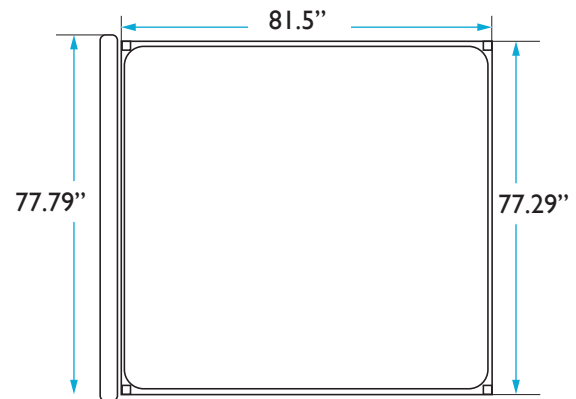

HEADBOARD

Height: 60 inches
Width: 77.79 inches
Depth: 4 inches

BED FRAME

Length: 81.5 inches
Width: 77.29 inches
Height: 16.5 inches

MATTRESS

Length: 80.25 inches
Width: 75.5 inches
Height: 12 inches

QUESTIONS: HELLO@COLEYHOME.COM | (980) 237-9861

COLEY HOME

THE CROWN BED DIMENSIONS
KING: KATE

HEADBOARD

Height: 60 inches
Width: 77.79 inches
Depth: 4 inches

BED FRAME

Length: 81.5 inches
Width: 77.29 inches
Height: 16.5 inches

MATTRESS

Length: 80.25 inches
Width: 75.5 inches
Height: 12 inches

QUESTIONS: HELLO@COLEYHOME.COM | (980) 237-9861

COLEY HOME

THE CROWN BED DIMENSIONS
KING: WHITBY

HEADBOARD

Height: 60 inches
Width: 77.79 inches
Depth: 4 inches

BED FRAME

Length: 81.5 inches
Width: 77.29 inches
Height: 16.5 inches

MATTRESS

Length: 80.25 inches
Width: 75.5 inches
Height: 12 inches

QUESTIONS: HELLO@COLEYHOME.COM | (980) 237-9861

COLEY HOME

THE CROWN BED DIMENSIONS
KING: MONARCH

HEADBOARD

Height: 60 inches
Width: 77.79 inches
Depth: 4 inches