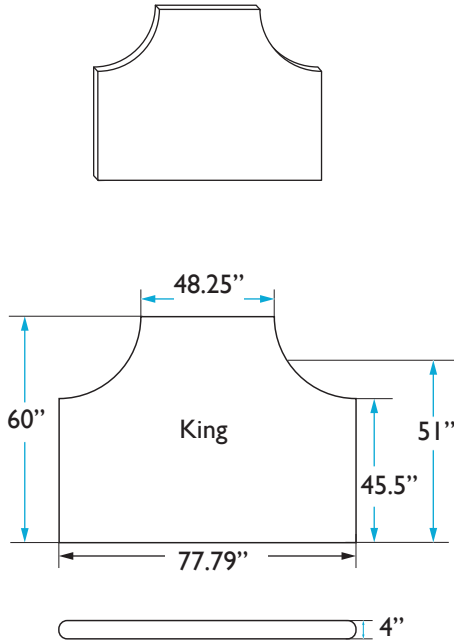

QUESTIONS: HELLO@COLEYHOME.COM | (980) 237-9861

COLEY HOME

THE CROWN BED DIMENSIONS
KING: CHARLOTTE

HEADBOARD

Height: 60 inches
Width: 77.79 inches
Depth: 4 inches

BED FRAME

Length: 81.5 inches
Width: 77.29 inches
Height: 16.5 inches

MATTRESS

Length: 80.25 inches
Width: 75.5 inches
Height: 12 inches

QUESTIONS: HELLO@COLEYHOME.COM | (980) 237-9861

COLEY HOME

THE CROWN BED DIMENSIONS
KING: GEORGIA

HEADBOARD

Height: 60 inches
Width: 77.79 inches
Depth: 4 inches

BED FRAME

Length: 81.5 inches
Width: 77.29 inches
Height: 16.5 inches

MATTRESS

Length: 80.25 inches
Width: 75.5 inches
Height: 12 inches

QUESTIONS: HELLO@COLEYHOME.COM | (980) 237-9861

COLEY HOME

THE CROWN BED DIMENSIONS
KING: HENRY

COLEY HOME

THE CROWN BED DIMENSIONS
KING: KATE

HEADBOARD

Height: 60 inches
Width: 77.79 inches
Depth: 4 inches

BED FRAME

Length: 81.5 inches
Width: 77.29 inches
Height: 16.5 inches

MATTRESS

Length: 80.25 inches
Width: 75.5 inches
Height: 12 inches