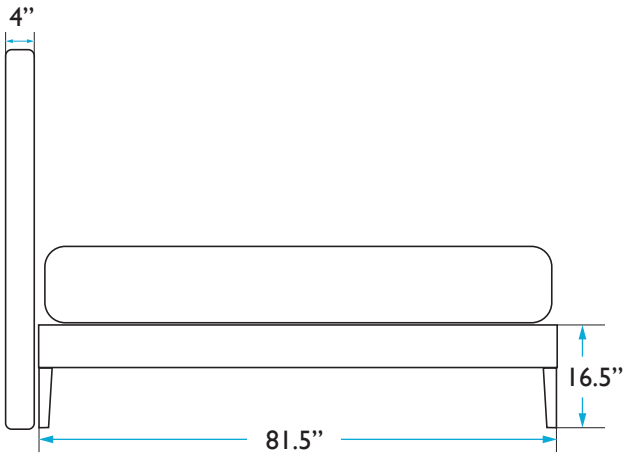

MATTRESS

Length: 80.25 inches
Width: 75.5 inches
Height: 12 inches

QUESTIONS: HELLO@COLEYHOME.COM | (980) 237-9861

COLEY HOME

THE CROWN BED DIMENSIONS
KING: GEORGIA

HEADBOARD

Height: 60 inches
Width: 77.79 inches
Depth: 4 inches

BED FRAME

Length: 81.5 inches
Width: 77.29 inches
Height: 16.5 inches

MATTRESS

Length: 80.25 inches
Width: 75.5 inches
Height: 12 inches

QUESTIONS: HELLO@COLEYHOME.COM | (980) 237-9861

COLEY HOME

THE CROWN BED DIMENSIONS
KING: HENRY

HEADBOARD

Height: 60 inches
Width: 77.79 inches
Depth: 4 inches

BED FRAME

Length: 81.5 inches
Width: 77.29 inches
Height: 16.5 inches

MATTRESS

Length: 80.25 inches
Width: 75.5 inches
Height: 12 inches

QUESTIONS: HELLO@COLEYHOME.COM | (980) 237-9861

COLEY HOME

THE CROWN BED DIMENSIONS
KING: KATE

HEADBOARD

Height: 60 inches
Width: 77.79 inches
Depth: 4 inches

BED FRAME

Length: 81.5 inches
Width: 77.29 inches
Height: 16.5 inches

MATTRESS

Length: 80.25 inches
Width: 75.5 inches
Height: 12 inches