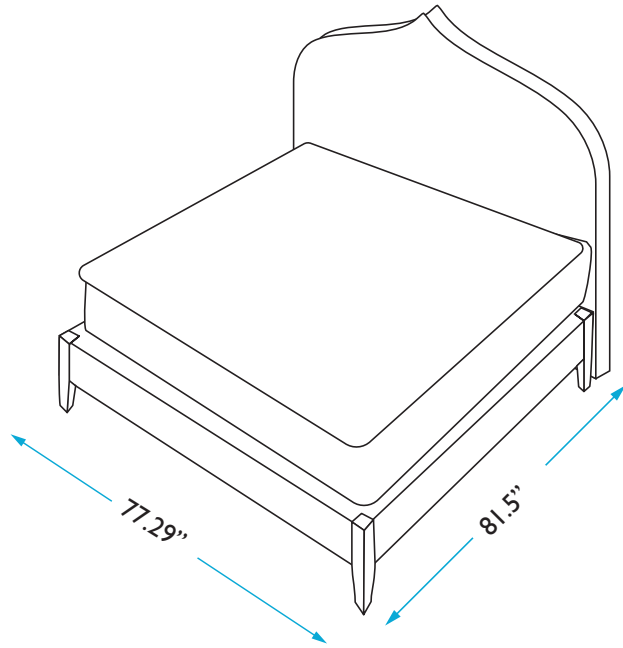

COLEY HOME

THE CROWN BED DIMENSIONS
KING: CHARLES

HEADBOARD

Height: 60 inches
Width: 77.79 inches
Depth: 4 inches

BED FRAME

Length: 81.5 inches
Width: 77.29 inches
Height: 16.5 inches

MATTRESS

Length: 80.25 inches
Width: 75.5 inches
Height: 12 inches

QUESTIONS: HELLO@COLEYHOME.COM | (980) 237-9861

COLEY HOME

THE CROWN BED DIMENSIONS
KING: CHARLOTTE

HEADBOARD

Height: 60 inches
Width: 77.79 inches
Depth: 4 inches

BED FRAME

Length: 81.5 inches
Width: 77.29 inches
Height: 16.5 inches

MATTRESS

Length: 80.25 inches
Width: 75.5 inches
Height: 12 inches

QUESTIONS: HELLO@COLEYHOME.COM | (980) 237-9861

COLEY HOME

THE CROWN BED DIMENSIONS
KING: GEORGIA

HEADBOARD

Height: 60 inches
Width: 77.79 inches
Depth: 4 inches

COLEY HOME

THE CROWN BED DIMENSIONS
KING: KATE

HEADBOARD

Height: 60 inches
Width: 77.79 inches
Depth: 4 inches

BED FRAME

Length: 81.5 inches
Width: 77.29 inches
Height: 16.5 inches

MATTRESS

Length: 80.25 inches
Width: 75.5 inches
Height: 12 inches