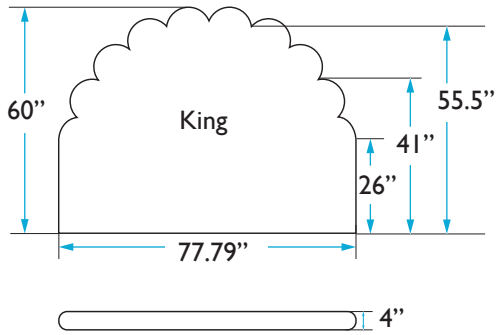

COLEY HOME

THE CROWN BED DIMENSIONS
KING: KATE

HEADBOARD

Height: 60 inches
Width: 77.79 inches
Depth: 4 inches

BED FRAME

Length: 81.5 inches
Width: 77.29 inches
Height: 16.5 inches

MATTRESS

Length: 80.25 inches
Width: 75.5 inches
Height: 12 inches

QUESTIONS: HELLO@COLEYHOME.COM | (980) 237-9861

COLEY HOME

THE CROWN BED DIMENSIONS
KING: WHITBY

HEADBOARD

Height: 60 inches
Width: 77.79 inches
Depth: 4 inches

BED FRAME

Length: 81.5 inches
Width: 77.29 inches
Height: 16.5 inches

MATTRESS

Length: 80.25 inches
Width: 75.5 inches
Height: 12 inches

QUESTIONS: HELLO@COLEYHOME.COM | (980) 237-9861

COLEY HOME

THE CROWN BED DIMENSIONS
KING: MONARCH

HEADBOARD

Height: 60 inches
Width: 77.79 inches
Depth: 4 inches

BED FRAME

Length: 81.5 inches
Width: 77.29 inches
Height: 16.5 inches

MATTRESS

Length: 80.25 inches
Width: 75.5 inches
Height: 12 inches

QUESTIONS: HELLO@COLEYHOME.COM | (980) 237-9861