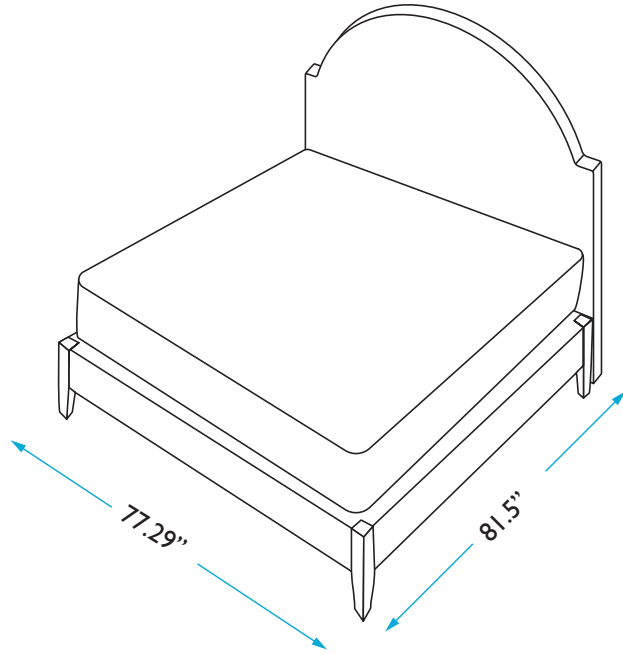

HEADBOARD

Height: 60 inches
Width: 77.79 inches
Depth: 4 inches

BED FRAME

Length: 81.5 inches
Width: 77.29 inches
Height: 16.5 inches

MATTRESS

Length: 80.25 inches
Width: 75.5 inches
Height: 12 inches

QUESTIONS: HELLO@COLEYHOME.COM | (980) 237-9861

COLEY HOME

THE CROWN BED DIMENSIONS
KING: KATE

HEADBOARD

Height: 60 inches
Width: 77.79 inches
Depth: 4 inches

BED FRAME

Length: 81.5 inches
Width: 77.29 inches
Height: 16.5 inches

MATTRESS

Length: 80.25 inches
Width: 75.5 inches
Height: 12 inches

QUESTIONS: HELLO@COLEYHOME.COM | (980) 237-9861

COLEY HOME

THE CROWN BED DIMENSIONS
KING: WHITBY

HEADBOARD

Height: 60 inches
Width: 77.79 inches
Depth: 4 inches

BED FRAME

Length: 81.5 inches
Width: 77.29 inches
Height: 16.5 inches

MATTRESS

Length: 80.25 inches
Width: 75.5 inches
Height: 12 inches

QUESTIONS: HELLO@COLEYHOME.COM | (980) 237-9861

COLEY HOME

THE CROWN BED DIMENSIONS
KING: MONARCH

HEADBOARD

Height: 60 inches
Width: 77.79 inches
Depth: 4 inches