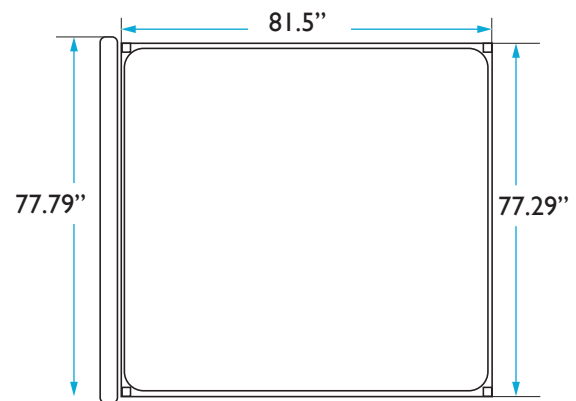

BED FRAME

Length: 81.5 inches
Width: 77.29 inches
Height: 16.5 inches

MATTRESS

Length: 80.25 inches
Width: 75.5 inches
Height: 12 inches

QUESTIONS: HELLO@COLEYHOME.COM | (980) 237-9861

COLEY HOME

THE CROWN BED DIMENSIONS
KING: HENRY

HEADBOARD

Height: 60 inches
Width: 77.79 inches
Depth: 4 inches

BED FRAME

Length: 81.5 inches
Width: 77.29 inches
Height: 16.5 inches

MATTRESS

Length: 80.25 inches
Width: 75.5 inches
Height: 12 inches

QUESTIONS: HELLO@COLEYHOME.COM | (980) 237-9861

COLEY HOME

THE CROWN BED DIMENSIONS
KING: KATE

HEADBOARD

Height: 60 inches
Width: 77.79 inches
Depth: 4 inches

BED FRAME

Length: 81.5 inches
Width: 77.29 inches
Height: 16.5 inches

MATTRESS

Length: 80.25 inches
Width: 75.5 inches
Height: 12 inches

QUESTIONS: HELLO@COLEYHOME.COM | (980) 237-9861

COLEY HOME

THE CROWN BED DIMENSIONS
KING: WHITBY

HEADBOARD

Height: 60 inches
Width: 77.79 inches
Depth: 4 inches

BED FRAME

Length: 81.5 inches
Width: 77.29 inches
Height: 16.5 inches