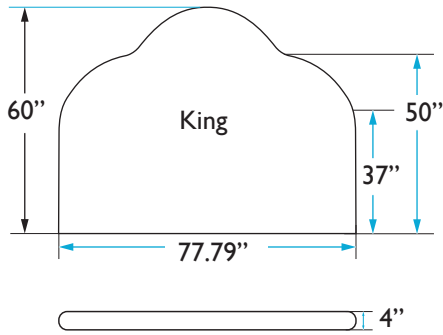

BED FRAME

Length: 81.5 inches
Width: 77.29 inches
Height: 16.5 inches

MATTRESS

Length: 80.25 inches
Width: 75.5 inches
Height: 12 inches

QUESTIONS: HELLO@COLEYHOME.COM | (980) 237-9861

COLEY HOME

THE CROWN BED DIMENSIONS
KING: HENRY

HEADBOARD

Height: 60 inches
Width: 77.79 inches
Depth: 4 inches

BED FRAME

Length: 81.5 inches
Width: 77.29 inches
Height: 16.5 inches

MATTRESS

Length: 80.25 inches
Width: 75.5 inches
Height: 12 inches

QUESTIONS: HELLO@COLEYHOME.COM | (980) 237-9861

COLEY HOME

THE CROWN BED DIMENSIONS
KING: KATE

HEADBOARD

Height: 60 inches
Width: 77.79 inches
Depth: 4 inches

BED FRAME

Length: 81.5 inches
Width: 77.29 inches
Height: 16.5 inches

MATTRESS

Length: 80.25 inches
Width: 75.5 inches
Height: 12 inches

QUESTIONS: HELLO@COLEYHOME.COM | (980) 237-9861

COLEY HOME

THE CROWN BED DIMENSIONS
KING: WHITBY

HEADBOARD

Height: 60 inches
Width: 77.79 inches
Depth: 4 inches

BED FRAME

Length: 81.5 inches
Width: 77.29 inches
Height: 16.5 inches