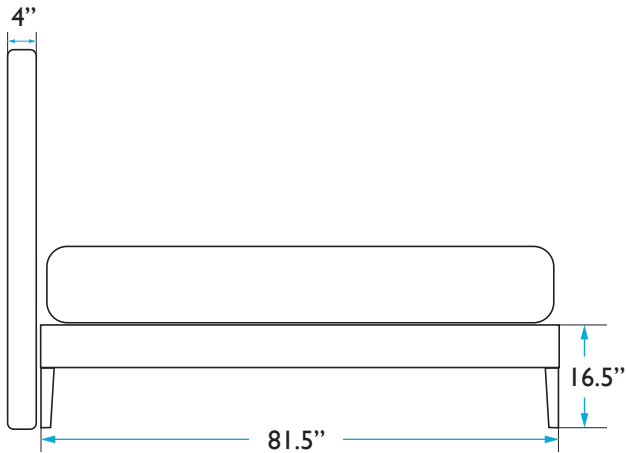

BED FRAME

Length: 81.5 inches
Width: 77.29 inches
Height: 16.5 inches

MATTRESS

Length: 80.25 inches
Width: 75.5 inches
Height: 12 inches

QUESTIONS: HELLO@COLEYHOME.COM | (980) 237-9861

COLEY HOME

THE CROWN BED DIMENSIONS
KING: HENRY

HEADBOARD

Height: 60 inches
Width: 77.79 inches
Depth: 4 inches

BED FRAME

Length: 81.5 inches
Width: 77.29 inches
Height: 16.5 inches

MATTRESS

Length: 80.25 inches
Width: 75.5 inches
Height: 12 inches

QUESTIONS: HELLO@COLEYHOME.COM | (980) 237-9861

COLEY HOME

THE CROWN BED DIMENSIONS
KING: KATE

HEADBOARD

Height: 60 inches
Width: 77.79 inches
Depth: 4 inches

BED FRAME

Length: 81.5 inches
Width: 77.29 inches
Height: 16.5 inches

MATTRESS

Length: 80.25 inches
Width: 75.5 inches
Height: 12 inches

QUESTIONS: HELLO@COLEYHOME.COM | (980) 237-9861

COLEY HOME

THE CROWN BED DIMENSIONS
KING: WHITBY

HEADBOARD

Height: 60 inches
Width: 77.79 inches
Depth: 4 inches

BED FRAME

Length: 81.5 inches
Width: 77.29 inches
Height: 16.5 inches