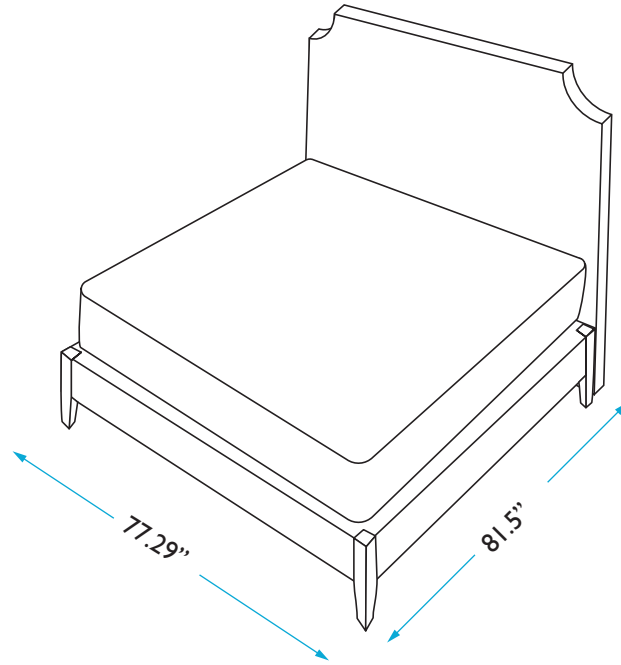

COLEY HOME

THE CROWN BED DIMENSIONS
KING: CHARLES

HEADBOARD

Height: 60 inches
Width: 77.79 inches
Depth: 4 inches

BED FRAME

Length: 81.5 inches
Width: 77.29 inches
Height: 16.5 inches

MATTRESS

Length: 80.25 inches
Width: 75.5 inches
Height: 12 inches

QUESTIONS: HELLO@COLEYHOME.COM | (980) 237-9861

COLEY HOME

THE CROWN BED DIMENSIONS
KING: CHARLOTTE

HEADBOARD

Height: 60 inches
Width: 77.79 inches
Depth: 4 inches

BED FRAME

Length: 81.5 inches
Width: 77.29 inches
Height: 16.5 inches

MATTRESS

Length: 80.25 inches
Width: 75.5 inches
Height: 12 inches

QUESTIONS: HELLO@COLEYHOME.COM | (980) 237-9861

COLEY HOME

THE CROWN BED DIMENSIONS
KING: GEORGIA

HEADBOARD

Height: 60 inches
Width: 77.79 inches
Depth: 4 inches

COLEY HOME

THE CROWN BED DIMENSIONS
KING: KATE

HEADBOARD

Height: 60 inches
Width: 77.79 inches
Depth: 4 inches

BED FRAME

Length: 81.5 inches
Width: 77.29 inches
Height: 16.5 inches

MATTRESS

Length: 80.25 inches
Width: 75.5 inches
Height: 12 inches