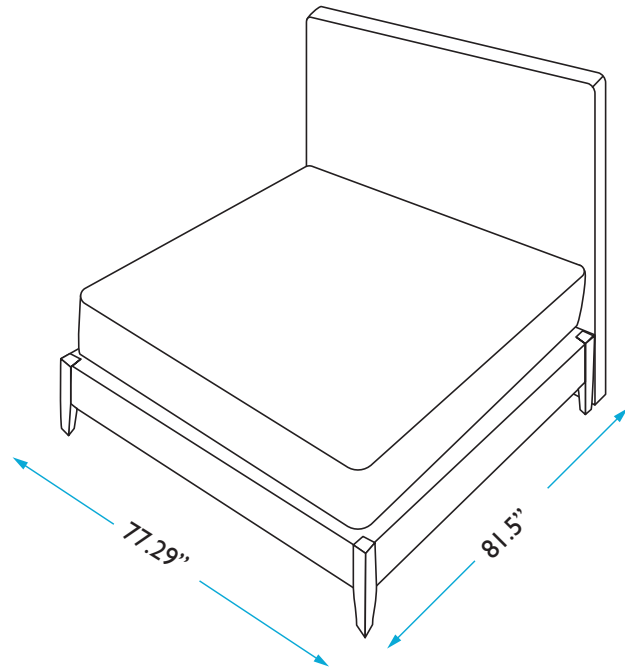

MATTRESS

Length: 80.25 inches
Width: 75.5 inches
Height: 12 inches

QUESTIONS: HELLO@COLEYHOME.COM | (980) 237-9861

COLEY HOME

THE CROWN BED DIMENSIONS
KING: GEORGIA

HEADBOARD

Height: 60 inches
Width: 77.79 inches
Depth: 4 inches

BED FRAME

Length: 81.5 inches
Width: 77.29 inches
Height: 16.5 inches

MATTRESS

Length: 80.25 inches
Width: 75.5 inches
Height: 12 inches

QUESTIONS: HELLO@COLEYHOME.COM | (980) 237-9861

COLEY HOME

THE CROWN BED DIMENSIONS
KING: HENRY

HEADBOARD

Height: 60 inches
Width: 77.79 inches
Depth: 4 inches

BED FRAME

Length: 81.5 inches
Width: 77.29 inches
Height: 16.5 inches

MATTRESS

Length: 80.25 inches
Width: 75.5 inches
Height: 12 inches

QUESTIONS: HELLO@COLEYHOME.COM | (980) 237-9861

COLEY HOME

THE CROWN BED DIMENSIONS
KING: KATE

HEADBOARD

Height: 60 inches
Width: 77.79 inches
Depth: 4 inches

BED FRAME

Length: 81.5 inches
Width: 77.29 inches
Height: 16.5 inches

MATTRESS

Length: 80.25 inches
Width: 75.5 inches
Height: 12 inches