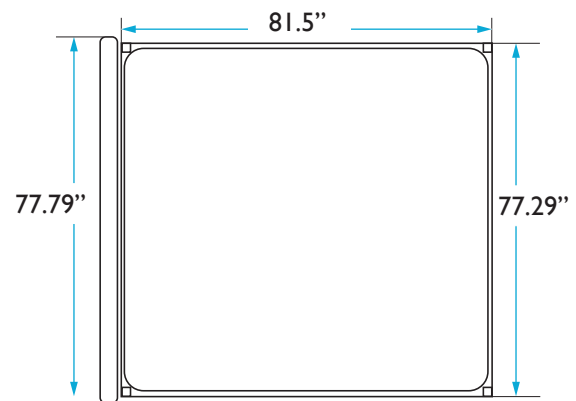

MATTRESS

Length: 80.25 inches
Width: 75.5 inches
Height: 12 inches

QUESTIONS: HELLO@COLEYHOME.COM | (980) 237-9861

COLEY HOME

THE CROWN BED DIMENSIONS
KING: GEORGIA

HEADBOARD

Height: 60 inches
Width: 77.79 inches
Depth: 4 inches

BED FRAME

Length: 81.5 inches
Width: 77.29 inches
Height: 16.5 inches

MATTRESS

Length: 80.25 inches
Width: 75.5 inches
Height: 12 inches

QUESTIONS: HELLO@COLEYHOME.COM | (980) 237-9861

COLEY HOME

THE CROWN BED DIMENSIONS
KING: HENRY

HEADBOARD

Height: 60 inches
Width: 77.79 inches
Depth: 4 inches

BED FRAME

Length: 81.5 inches
Width: 77.29 inches
Height: 16.5 inches

MATTRESS

Length: 80.25 inches
Width: 75.5 inches
Height: 12 inches

QUESTIONS: HELLO@COLEYHOME.COM | (980) 237-9861

COLEY HOME

THE CROWN BED DIMENSIONS
KING: KATE

HEADBOARD

Height: 60 inches
Width: 77.79 inches
Depth: 4 inches

BED FRAME

Length: 81.5 inches
Width: 77.29 inches
Height: 16.5 inches

MATTRESS

Length: 80.25 inches
Width: 75.5 inches
Height: 12 inches