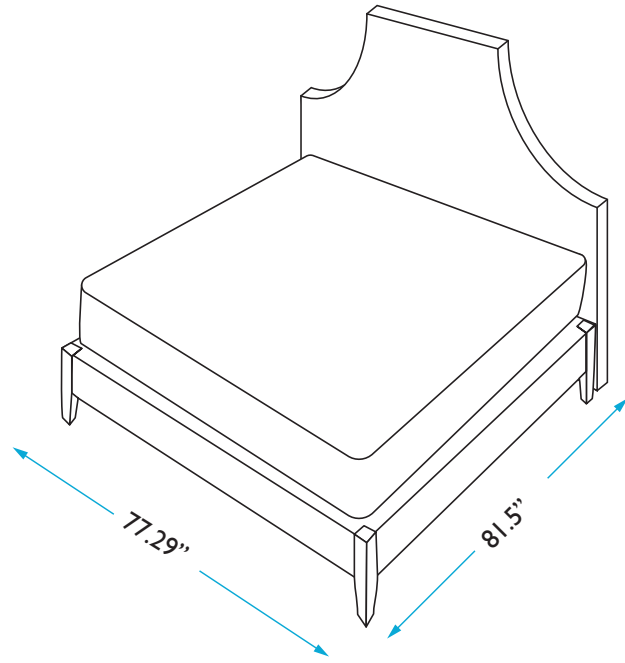

QUESTIONS: HELLO@COLEYHOME.COM | (980) 237-9861

COLEY HOME

THE CROWN BED DIMENSIONS
KING: CHARLOTTE

HEADBOARD

Height: 60 inches
Width: 77.79 inches
Depth: 4 inches

BED FRAME

Length: 81.5 inches
Width: 77.29 inches
Height: 16.5 inches

MATTRESS

Length: 80.25 inches
Width: 75.5 inches
Height: 12 inches

QUESTIONS: HELLO@COLEYHOME.COM | (980) 237-9861

COLEY HOME

THE CROWN BED DIMENSIONS
KING: GEORGIA

HEADBOARD

Height: 60 inches
Width: 77.79 inches
Depth: 4 inches

BED FRAME

Length: 81.5 inches
Width: 77.29 inches
Height: 16.5 inches

MATTRESS

Length: 80.25 inches
Width: 75.5 inches
Height: 12 inches

QUESTIONS: HELLO@COLEYHOME.COM | (980) 237-9861

COLEY HOME

THE CROWN BED DIMENSIONS
KING: HENRY

COLEY HOME

THE CROWN BED DIMENSIONS
KING: KATE

HEADBOARD

Height: 60 inches
Width: 77.79 inches
Depth: 4 inches

BED FRAME

Length: 81.5 inches
Width: 77.29 inches
Height: 16.5 inches

MATTRESS

Length: 80.25 inches
Width: 75.5 inches
Height: 12 inches