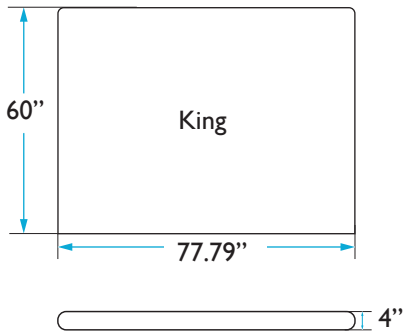

MATTRESS

Length: 80.25 inches
Width: 75.5 inches
Height: 12 inches

QUESTIONS: HELLO@COLEYHOME.COM | (980) 237-9861

COLEY HOME

THE CROWN BED DIMENSIONS
KING: GEORGIA

HEADBOARD

Height: 60 inches
Width: 77.79 inches
Depth: 4 inches

BED FRAME

Length: 81.5 inches
Width: 77.29 inches
Height: 16.5 inches

MATTRESS

Length: 80.25 inches
Width: 75.5 inches
Height: 12 inches

QUESTIONS: HELLO@COLEYHOME.COM | (980) 237-9861

COLEY HOME

THE CROWN BED DIMENSIONS
KING: HENRY

HEADBOARD

Height: 60 inches
Width: 77.79 inches
Depth: 4 inches

BED FRAME

Length: 81.5 inches
Width: 77.29 inches
Height: 16.5 inches

MATTRESS

Length: 80.25 inches
Width: 75.5 inches
Height: 12 inches

QUESTIONS: HELLO@COLEYHOME.COM | (980) 237-9861

COLEY HOME

THE CROWN BED DIMENSIONS
KING: KATE

HEADBOARD

Height: 60 inches
Width: 77.79 inches
Depth: 4 inches

BED FRAME

Length: 81.5 inches
Width: 77.29 inches
Height: 16.5 inches

MATTRESS

Length: 80.25 inches
Width: 75.5 inches
Height: 12 inches