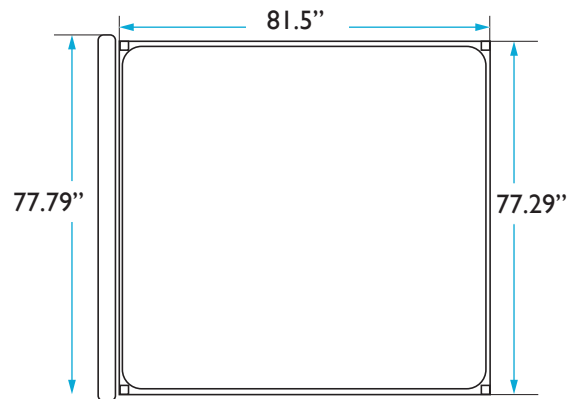

COLEY HOME

THE CROWN BED DIMENSIONS
KING: CHARLES

HEADBOARD

Height: 60 inches
Width: 77.79 inches
Depth: 4 inches

BED FRAME

Length: 81.5 inches
Width: 77.29 inches
Height: 16.5 inches

MATTRESS

Length: 80.25 inches
Width: 75.5 inches
Height: 12 inches

QUESTIONS: HELLO@COLEYHOME.COM | (980) 237-9861

COLEY HOME

THE CROWN BED DIMENSIONS
KING: CHARLOTTE

HEADBOARD

Height: 60 inches
Width: 77.79 inches
Depth: 4 inches

BED FRAME

Length: 81.5 inches
Width: 77.29 inches
Height: 16.5 inches

MATTRESS

Length: 80.25 inches
Width: 75.5 inches
Height: 12 inches

QUESTIONS: HELLO@COLEYHOME.COM | (980) 237-9861

COLEY HOME

THE CROWN BED DIMENSIONS
KING: GEORGIA

HEADBOARD

Height: 60 inches
Width: 77.79 inches
Depth: 4 inches

COLEY HOME

THE CROWN BED DIMENSIONS
KING: KATE

HEADBOARD

Height: 60 inches
Width: 77.79 inches
Depth: 4 inches

BED FRAME

Length: 81.5 inches
Width: 77.29 inches
Height: 16.5 inches

MATTRESS

Length: 80.25 inches
Width: 75.5 inches
Height: 12 inches