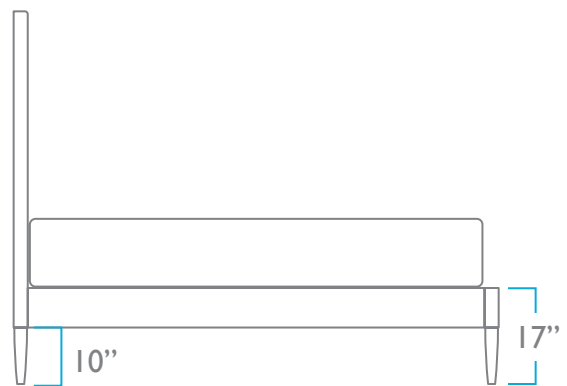

The Claremont Bed

KING

QUEEN

TWIN

SIDE

DIMENSIONS THE SAME FOR ALL CLAREMONT COLLECTION SHAPES:
CHARLES, CHARLOTTE, GEORGIA, HUDSON, KATE, MONARCH, WHITBY