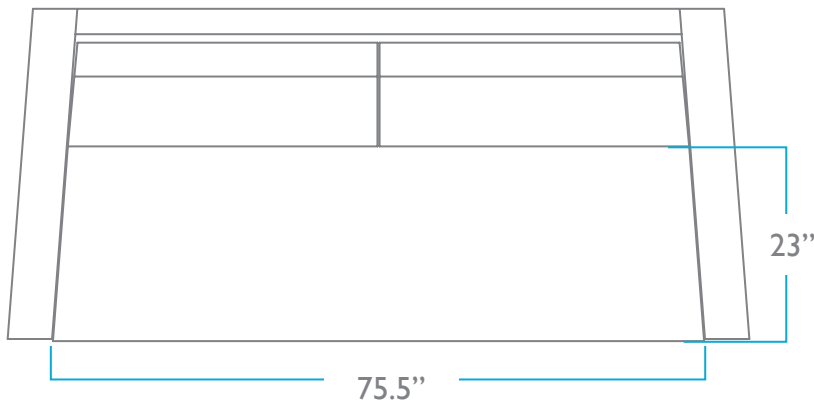

The Cab Sofa

AVAILABLE SLIPCOVERED OR UPHOLSTERED

FRONT

SIDE

TOP

BACK