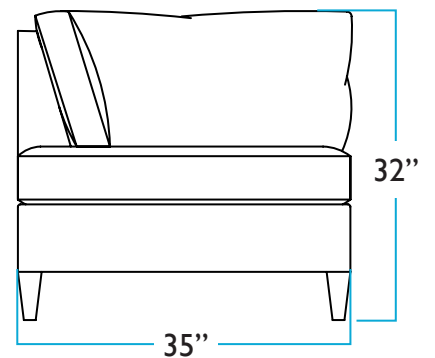

BACK

DIMENSIONS

Bradley Sectional - Right Facing Chaise

RIGHT FACING BUMPER CHAISE

FRONT

LEFT SIDE

TOP

RIGHT SIDE

BACK

DIMENSIONS

Bradley Sectional - Left Facing Chaise

ONE ARM RIGHT FACING SOFA

FRONT

RIGHT SIDE

TOP

LEFT SIDE

BACK

DIMENSIONS

Bradley Sectional - Left Facing Chaise

LEFT FACING BUMPER CHAISE

FRONT

RIGHT SIDE

TOP

LEFT SIDE

TOP

BACK

Daybed

Daybed

RENDERINGS

DIMENSIONS

Daybed

FRONT