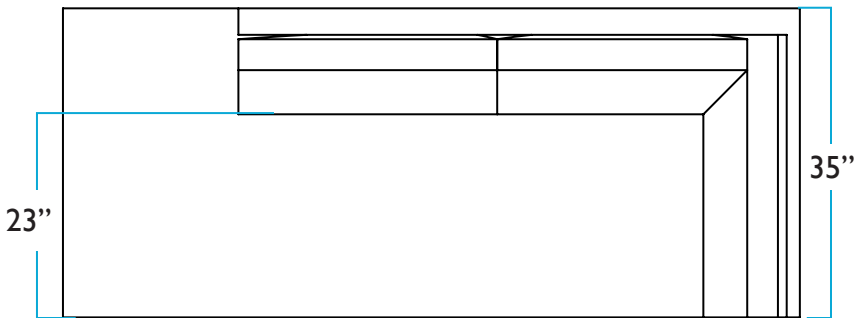

BACK

DIMENSIONS

Bradley Sectional - Left Facing Chaise

ONE ARM RIGHT FACING SOFA

FRONT

RIGHT SIDE

TOP

LEFT SIDE

BACK

DIMENSIONS

Bradley Sectional - Left Facing Chaise

LEFT FACING BUMPER CHAISE

FRONT

RIGHT SIDE

TOP

LEFT SIDE

TOP

BACK

Daybed

Daybed

RENDERINGS

DIMENSIONS

Daybed

FRONT