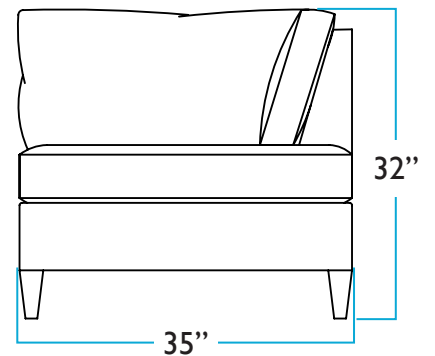

LEFT FACING CHAISE

DIMENSIONS

Bradley Sectional - Right Facing Chaise

ONE ARM LEFT FACING SOFA

FRONT

LEFT SIDE

TOP

RIGHT SIDE

BACK

DIMENSIONS

Bradley Sectional - Right Facing Chaise

RIGHT FACING BUMPER CHAISE

FRONT

LEFT SIDE

TOP

RIGHT SIDE

BACK

DIMENSIONS

Bradley Sectional - Left Facing Chaise

ONE ARM RIGHT FACING SOFA

FRONT

RIGHT SIDE

TOP

LEFT SIDE