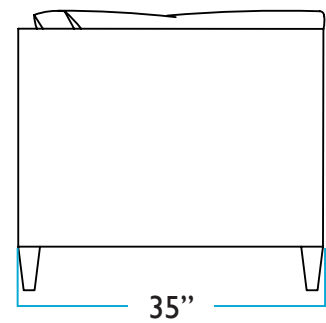

LEFT FACING CHAISE

DIMENSIONS

Bradley Sectional - Right Facing Chaise

ONE ARM LEFT FACING SOFA

FRONT

LEFT SIDE

TOP

RIGHT SIDE

BACK

DIMENSIONS

Bradley Sectional - Right Facing Chaise

RIGHT FACING BUMPER CHAISE

FRONT

LEFT SIDE

TOP

RIGHT SIDE

BACK

DIMENSIONS

Bradley Sectional - Left Facing Chaise

ONE ARM RIGHT FACING SOFA

FRONT

RIGHT SIDE

TOP

LEFT SIDE