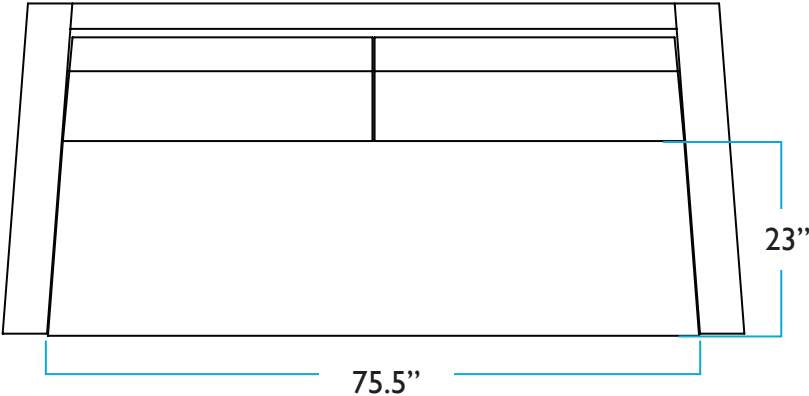

BACK

DIMENSIONS

Bradley Sectional - Left Facing Chaise

LEFT FACING BUMPER CHAISE

FRONT

RIGHT SIDE

TOP

LEFT SIDE

BACK

Cab Sofa

Cab Sofa

RENDERINGS

DIMENSIONS

Cab Sofa

FRONT

SIDE

TOP

BACK

Daybed

Daybed

RENDERINGS

DIMENSIONS

Daybed

FRONT