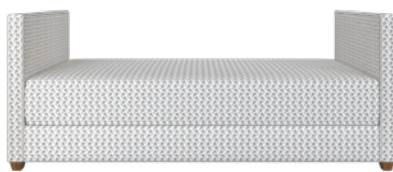

BACK

DIMENSIONS

Bradley Sectional - Left Facing Chaise

LEFT FACING BUMPER CHAISE

FRONT

RIGHT SIDE

TOP

LEFT SIDE

TOP

BACK

Daybed

Daybed

RENDERINGS

DIMENSIONS

Daybed

FRONT