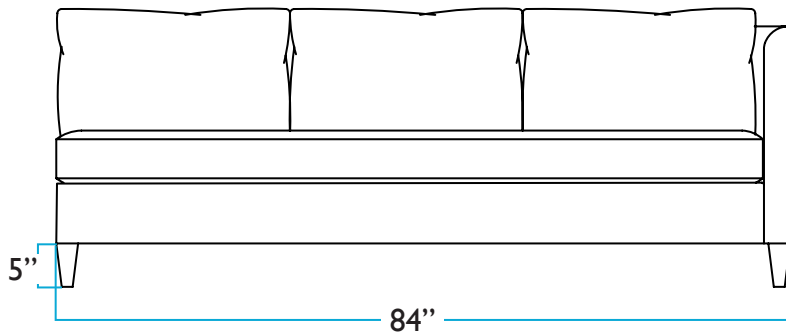

BACK

DIMENSIONS

Bradley Sectional - Right Facing Chaise

RIGHT FACING BUMPER CHAISE

FRONT

LEFT SIDE

TOP

RIGHT SIDE

BACK

DIMENSIONS

Bradley Sectional - Left Facing Chaise

ONE ARM RIGHT FACING SOFA

FRONT

RIGHT SIDE

TOP

LEFT SIDE

BACK

DIMENSIONS

Bradley Sectional - Left Facing Chaise

LEFT FACING BUMPER CHAISE

FRONT

RIGHT SIDE

TOP

LEFT SIDE