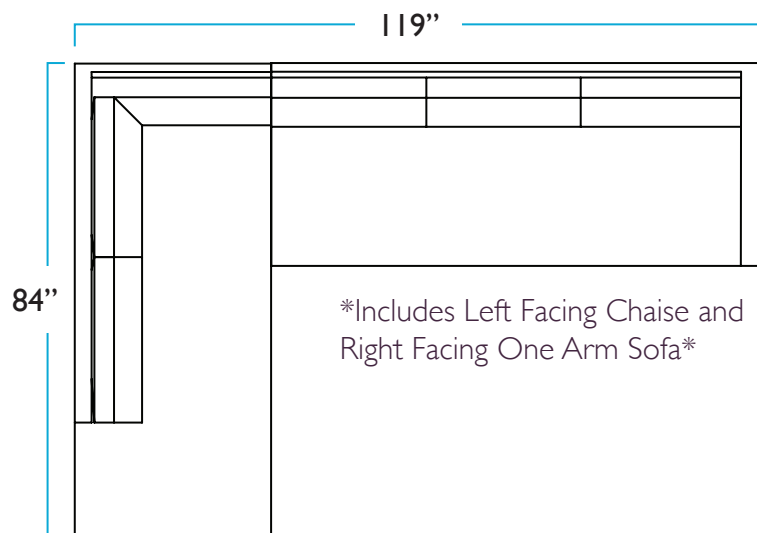

COLEY HOME

SPRING 2022

Bradley Sectional

Bradley Sectional

RENDERINGS

DIMENSIONS

Bradley Sectional

RIGHT FACING CHAISE

LEFT FACING CHAISE

DIMENSIONS

Bradley Sectional - Right Facing Chaise

ONE ARM LEFT FACING SOFA

FRONT

LEFT SIDE

TOP

RIGHT SIDE