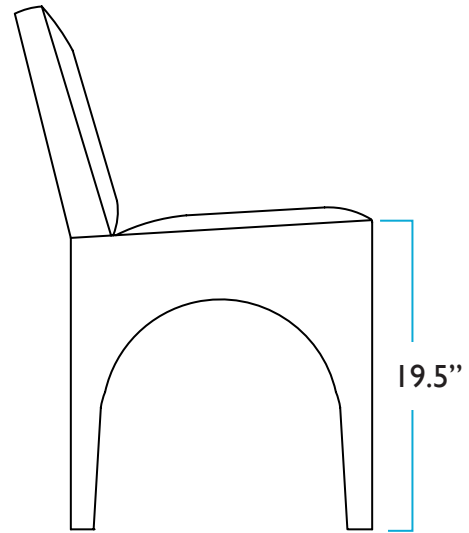

RENDERINGS

DIMENSIONS
Lulu Dining

FRONT

SIDE

TOP

BACK

Mia Dining

Mia Dining

RENDERINGS

DIMENSIONS
Mia Dining

FRONT

SIDE

TOP

BACK

Mia Shin Toaster

Mia Shin Toaster

RENDERINGS

DIMENSIONS

Mia Shin Toaster

FRONT

SIDE

TOP

BACK

Milla Swivel Chair