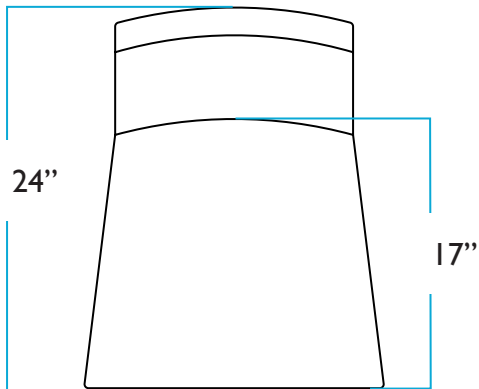

RENDERINGS

DIMENSIONS
Lulu Dining

FRONT

SIDE

TOP

BACK

Mia Dining

Mia Dining

RENDERINGS

DIMENSIONS
Mia Dining

FRONT

SIDE

TOP

BACK

Mia Shin Toaster

Mia Shin Toaster

RENDERINGS

DIMENSIONS

Mia Shin Toaster

FRONT

SIDE

TOP

BACK

Milla Swivel Chair