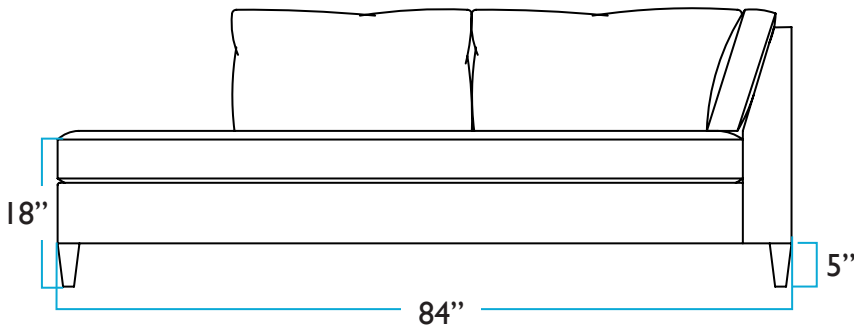

BACK

DIMENSIONS

Bradley Sectional - Left Facing Chaise

ONE ARM RIGHT FACING SOFA

FRONT

RIGHT SIDE

TOP

LEFT SIDE

BACK

DIMENSIONS

Bradley Sectional - Left Facing Chaise

LEFT FACING BUMPER CHAISE

FRONT

RIGHT SIDE

TOP

LEFT SIDE