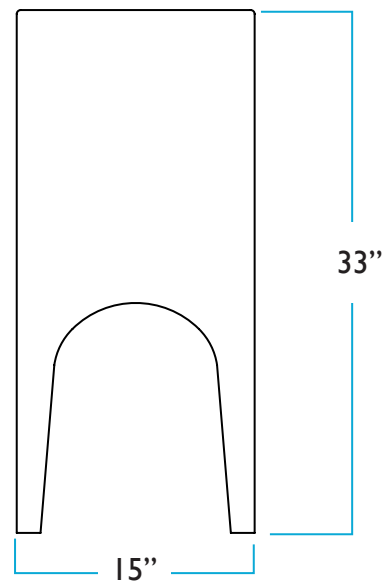

RENDERINGS

DIMENSIONS
Lulu Dining

FRONT

SIDE

TOP

BACK

Mia Dining

Mia Dining

RENDERINGS

DIMENSIONS
Mia Dining

FRONT

SIDE

TOP

BACK

Mia Shin Toaster

Mia Shin Toaster

RENDERINGS

DIMENSIONS

Mia Shin Toaster

FRONT

SIDE

TOP

BACK

Milla Swivel Chair