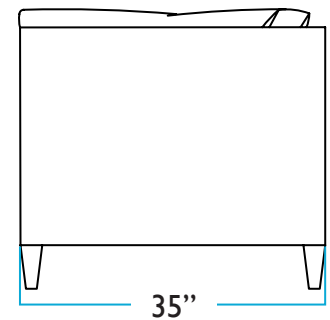

BACK

DIMENSIONS

Bradley Sectional - Left Facing Chaise

ONE ARM RIGHT FACING SOFA

FRONT

RIGHT SIDE

TOP

LEFT SIDE

BACK

DIMENSIONS

Bradley Sectional - Left Facing Chaise

LEFT FACING BUMPER CHAISE

FRONT

RIGHT SIDE

TOP

LEFT SIDE

BACK

Cab Sofa

Cab Sofa

RENDERINGS

DIMENSIONS

Cab Sofa

FRONT

SIDE

TOP

BACK

Daybed

Daybed

RENDERINGS

DIMENSIONS

Daybed

FRONT