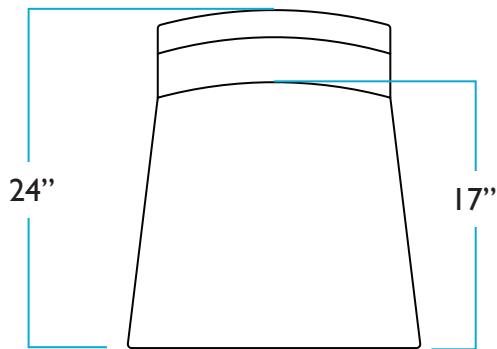

RENDERINGS

DIMENSIONS
Lulu Dining

FRONT

SIDE

TOP

BACK

Mia Dining

Mia Dining

RENDERINGS

DIMENSIONS
Mia Dining

FRONT

SIDE

TOP

BACK

Mia Shin Toaster

Mia Shin Toaster

RENDERINGS

DIMENSIONS

Mia Shin Toaster

FRONT

SIDE

TOP

BACK

Milla Swivel Chair

Milla Swivel Chair

RENDERINGS

DIMENSIONS
Milla Swivel Chair

FRONT

SIDE

TOP

BACK

Parker Dining