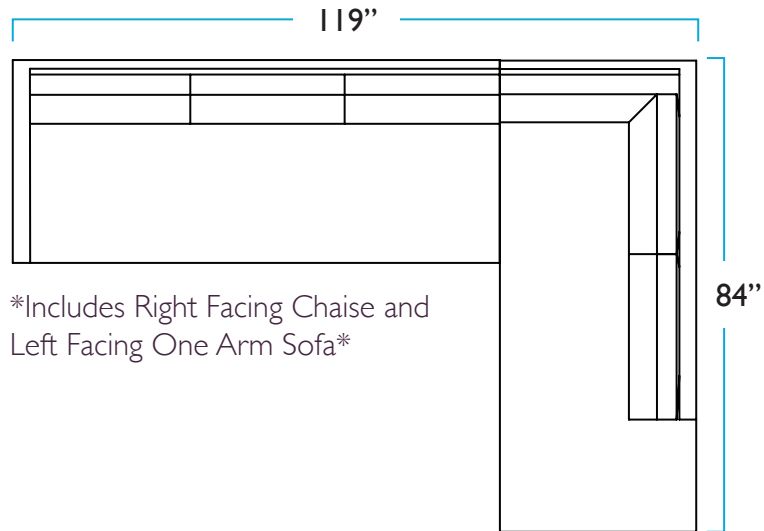

COLEY HOME

SPRING 2022

Bradley Sectional

Bradley Sectional

RENDERINGS

DIMENSIONS

Bradley Sectional

RIGHT FACING CHAISE

LEFT FACING CHAISE

DIMENSIONS

Bradley Sectional - Right Facing Chaise

ONE ARM LEFT FACING SOFA

FRONT

LEFT SIDE

TOP

RIGHT SIDE