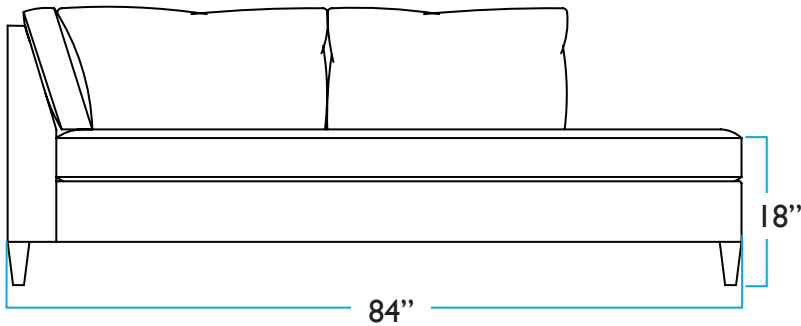

LEFT FACING CHAISE

DIMENSIONS

Bradley Sectional - Right Facing Chaise

ONE ARM LEFT FACING SOFA

FRONT

LEFT SIDE

TOP

RIGHT SIDE

BACK

DIMENSIONS

Bradley Sectional - Right Facing Chaise

RIGHT FACING BUMPER CHAISE

FRONT

LEFT SIDE

TOP

RIGHT SIDE

BACK

DIMENSIONS

Bradley Sectional - Left Facing Chaise

ONE ARM RIGHT FACING SOFA

FRONT

RIGHT SIDE

TOP

LEFT SIDE