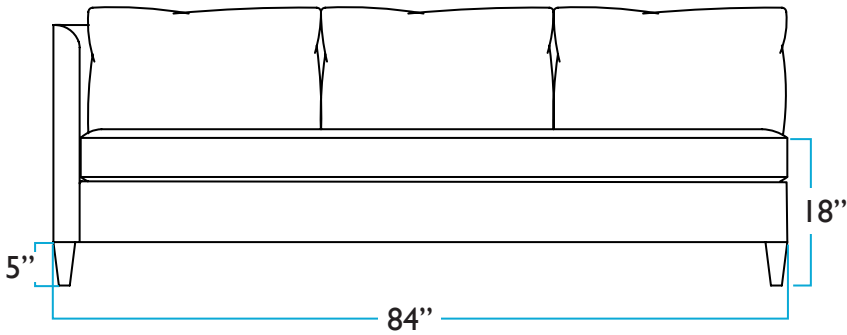

COLEY HOME

SPRING 2022

Bradley Sectional

Bradley Sectional

RENDERINGS

DIMENSIONS

Bradley Sectional

RIGHT FACING CHAISE

LEFT FACING CHAISE

DIMENSIONS

Bradley Sectional - Right Facing Chaise

ONE ARM LEFT FACING SOFA

FRONT

LEFT SIDE

TOP

RIGHT SIDE

BACK

DIMENSIONS

Bradley Sectional - Right Facing Chaise

RIGHT FACING BUMPER CHAISE

FRONT

LEFT SIDE

TOP

RIGHT SIDE

BACK

DIMENSIONS

Bradley Sectional - Left Facing Chaise

ONE ARM RIGHT FACING SOFA

FRONT

RIGHT SIDE

TOP

LEFT SIDE