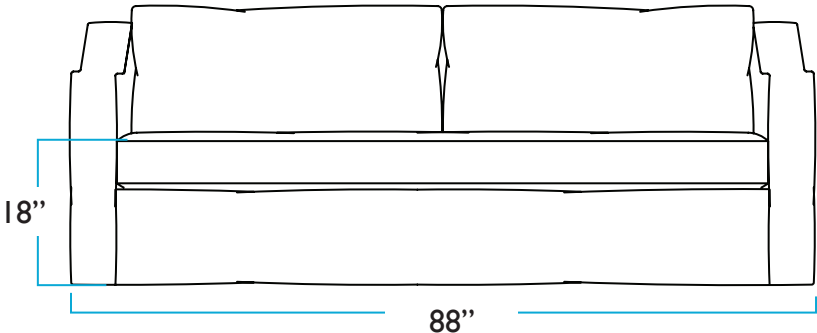

BACK

DIMENSIONS

Bradley Sectional - Left Facing Chaise

LEFT FACING BUMPER CHAISE

FRONT

RIGHT SIDE

TOP

LEFT SIDE

BACK

Cab Sofa

Cab Sofa

RENDERINGS

DIMENSIONS

Cab Sofa

FRONT

SIDE

TOP

BACK

Daybed

Daybed

RENDERINGS

DIMENSIONS

Daybed

FRONT