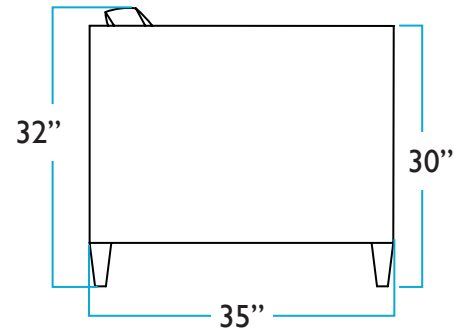

LEFT FACING CHAISE

DIMENSIONS

Bradley Sectional - Right Facing Chaise

ONE ARM LEFT FACING SOFA

FRONT

LEFT SIDE

TOP

RIGHT SIDE

BACK

DIMENSIONS

Bradley Sectional - Right Facing Chaise

RIGHT FACING BUMPER CHAISE

FRONT

LEFT SIDE

TOP

RIGHT SIDE