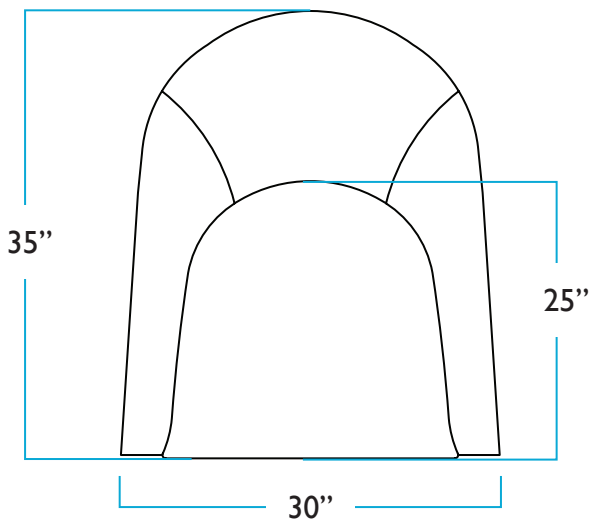

Milla Swivel Chair

RENDERINGS

DIMENSIONS
Milla Swivel Chair

FRONT

SIDE

TOP

BACK

Parker Dining