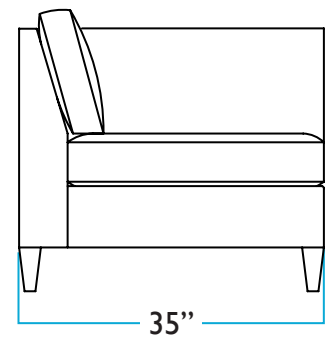

BACK

DIMENSIONS

Bradley Sectional - Right Facing Chaise

RIGHT FACING BUMPER CHAISE

FRONT

LEFT SIDE

TOP

RIGHT SIDE

BACK

DIMENSIONS

Bradley Sectional - Left Facing Chaise

ONE ARM RIGHT FACING SOFA

FRONT

RIGHT SIDE

TOP

LEFT SIDE

BACK

DIMENSIONS

Bradley Sectional - Left Facing Chaise

LEFT FACING BUMPER CHAISE

FRONT

RIGHT SIDE

TOP

LEFT SIDE