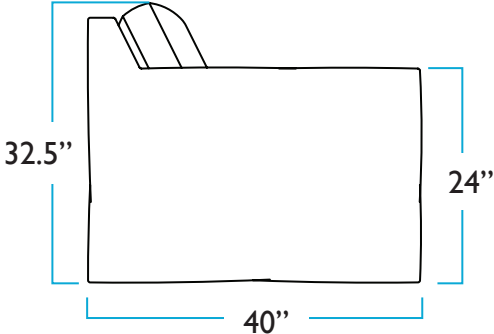

BACK

DIMENSIONS

Bradley Sectional - Left Facing Chaise

LEFT FACING BUMPER CHAISE

FRONT

RIGHT SIDE

TOP

LEFT SIDE

BACK

Cab Sofa

Cab Sofa

RENDERINGS

DIMENSIONS

Cab Sofa

FRONT

SIDE

TOP

BACK

Daybed

Daybed

RENDERINGS

DIMENSIONS

Daybed

FRONT