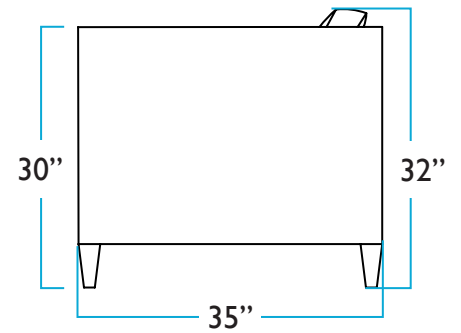

BACK

DIMENSIONS

Bradley Sectional - Right Facing Chaise

RIGHT FACING BUMPER CHAISE

FRONT

LEFT SIDE

TOP

RIGHT SIDE

BACK

DIMENSIONS

Bradley Sectional - Left Facing Chaise

ONE ARM RIGHT FACING SOFA

FRONT

RIGHT SIDE

TOP

LEFT SIDE

BACK

DIMENSIONS

Bradley Sectional - Left Facing Chaise

LEFT FACING BUMPER CHAISE

FRONT

RIGHT SIDE

TOP

LEFT SIDE