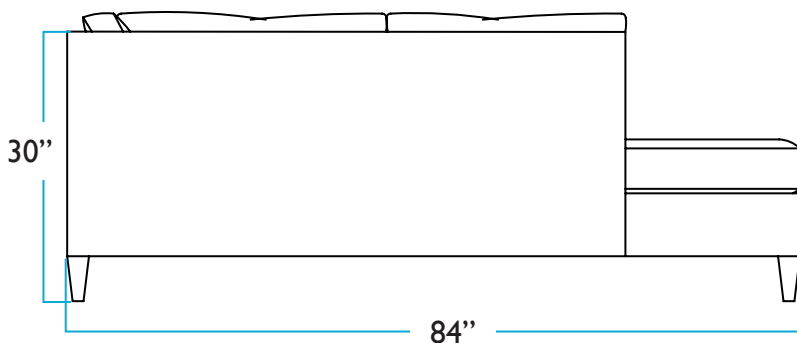

DIMENSIONS

Bradley Sectional - Left Facing Chaise

LEFT FACING BUMPER CHAISE

BACK