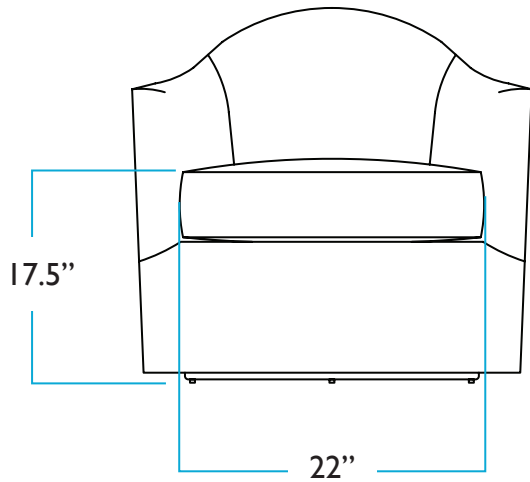

RENDERINGS

DIMENSIONS
Lulu Dining

FRONT

SIDE

TOP

BACK

Mia Dining

Mia Dining

RENDERINGS

DIMENSIONS
Mia Dining

FRONT

SIDE

TOP

BACK

Mia Shin Toaster

Mia Shin Toaster

RENDERINGS

DIMENSIONS

Mia Shin Toaster

FRONT

SIDE

TOP

BACK

Milla Swivel Chair

Milla Swivel Chair

RENDERINGS

DIMENSIONS
Milla Swivel Chair

FRONT

SIDE

TOP

BACK

Parker Dining