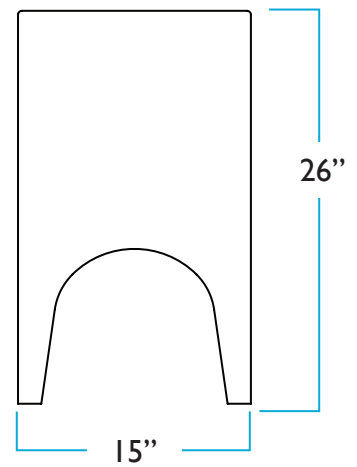

RENDERINGS

DIMENSIONS
Lulu Dining

FRONT

SIDE

TOP

BACK

Mia Dining

Mia Dining

RENDERINGS

DIMENSIONS
Mia Dining

FRONT

SIDE

TOP

BACK

Mia Shin Toaster

Mia Shin Toaster

RENDERINGS

DIMENSIONS

Mia Shin Toaster

FRONT

SIDE

TOP

BACK

Milla Swivel Chair

Milla Swivel Chair

RENDERINGS

DIMENSIONS
Milla Swivel Chair

FRONT

SIDE

TOP

BACK

Parker Dining