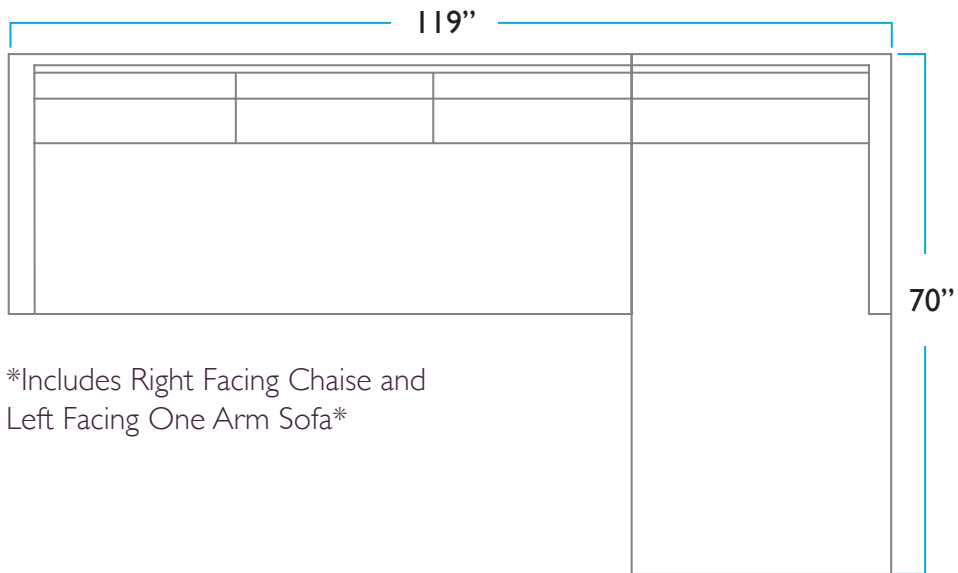

The Bradley Chaise Sectional

Available Slipcovered or Upholstered

RIGHT FACING CHAISE

LEFT FACING CHAISE

The Bradley Chaise Sectional

Right Facing Sectional - One Arm Left Facing Sofa

FRONT

LEFT SIDE

TOP

RIGHT SIDE

BACK

The Bradley Chaise Sectional

Right Facing Sectional - Right Facing Chaise

FRONT

LEFT SIDE

TOP