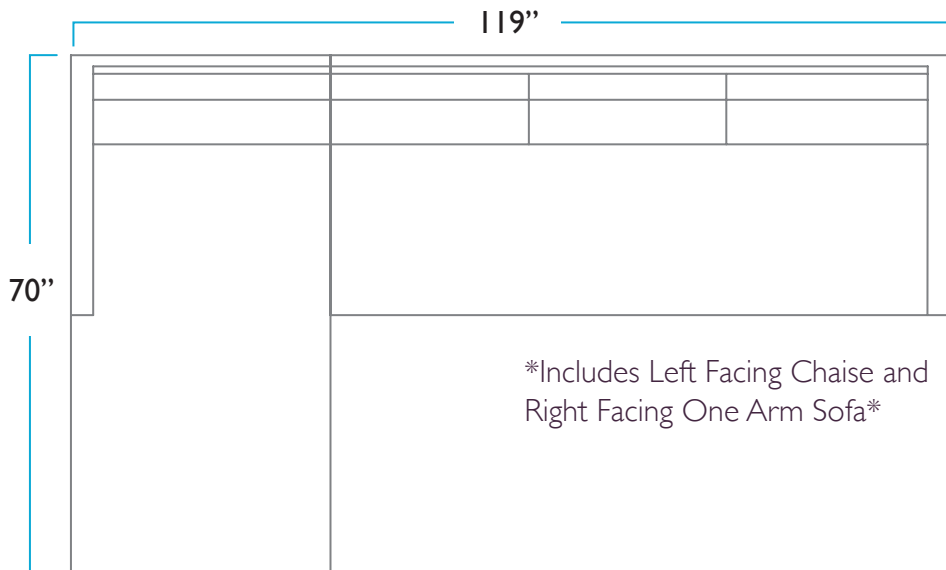

The Bradley Chaise Sectional

Available Slipcovered or Upholstered

RIGHT FACING CHAISE

LEFT FACING CHAISE

The Bradley Chaise Sectional

Right Facing Sectional - One Arm Left Facing Sofa

FRONT

LEFT SIDE

TOP

RIGHT SIDE

BACK

The Bradley Chaise Sectional

Right Facing Sectional - Right Facing Chaise

FRONT

LEFT SIDE

TOP

RIGHT SIDE

BACK

The Bradley Chaise Sectional

Left Facing Sectional - One Arm Right Facing Sofa

FRONT

RIGHT SIDE

TOP

LEFT SIDE