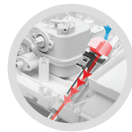

Adjustable Water Temp. & Pressure

Water temperature and spray pressure has 5 adjustable levels.