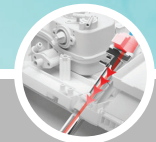

Temperature-Controlled Water