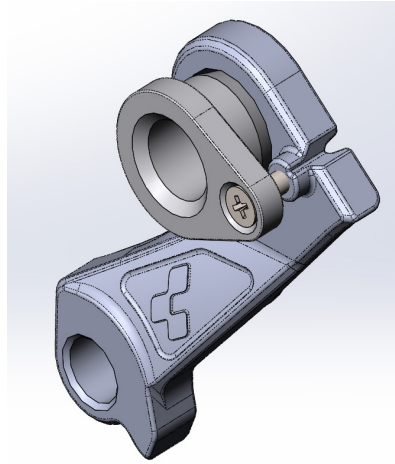

Schaltaugen - Drop outs

ART. 8563

- 328300 Cube Sting WS 140 HPC Race carbon 'n' rubinred 2020
- 328400 Cube Sting WS 140 HPC SL team ws 2020