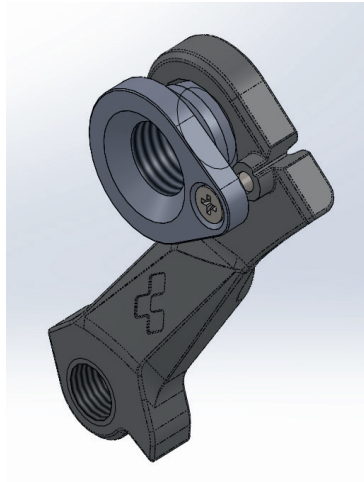

Schaltaugen - Drop outs

ART. 10063

329300	Cube Axial WS Race iridium ´n´ aqua 2020	380210	Cube Nuroad Race FE black ´n´ iridium 2020
329600	Cube Axial WS C:62 SL team ws 2020	380300	Cube Nuroad SL titanium ´n´ orange 2020
339040	Cube Agree Hybrid C:62 Race carbon ´n´ white 2020	386100	Cube Aerium C:68 TT SL LOW carbon ´n´ white 2020
339050	Cube Agree Hybrid C:62 SL carbon ´n´ red 2020	386110	Cube Aerium C:68 TT SL HIGH carbon ´n´ white 2020
339150	Cube Agree Hybrid C:62 SLT black edition 2020	386420	Cube Aerium C:68 TT Rahmenset LOW carbon ´n´ white 2020
339200	Cube Nuroad Hybrid C:62 SL blue ´n´ blue 2020	386430	Cube Aerium C:68 TT Rahmenset HIGH carbon ´n´ white 2020
376400	Cube Attain SL black ´n´ grey 2020	388100	Cube Cross Race black ´n´ red 2020
376410	Cube Attain SL bluegrey ´n´ green 2020	388200	Cube Cross Race Pro grey ´n´ flashyellow 2020
378200	Cube Agree C:62 Race carbon ´n´ white 2020	388300	Cube Cross Race SL bluegrey ´n´ orange 2020
378210	Cube Agree C:62 Race bluegrey ´n´ orange 2020	388400	Cube Cross Race C:62 Pro carbon ´n´ green 2020
378300	Cube Agree C:62 SL carbon ´n´ flashyellow 2020	388500	Cube Cross Race C:62 SL teamline 2020
380200	Cube Nuroad Race black ´n´ greyblue 2020