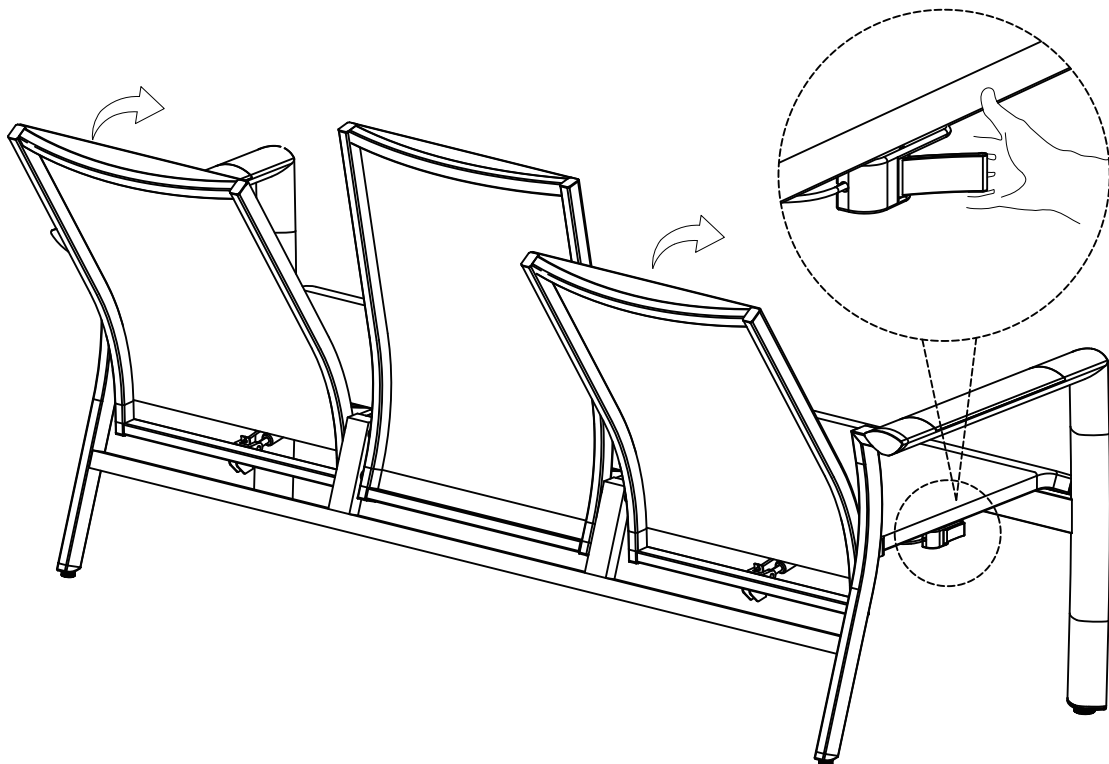

Q Screw Cap 2x

6

7

Turn on

Turn off

Maintenance and Care Instructions

- This product may only be used for its intended purpose for residential premises. Any other uses may affect the warranty.
- Jardina furniture is designed to be left outdoors all year round (excluding cushions). Cushions should be stored in a dry ambient temperature when not in use. Failure to comply with the outlined care instructions for the cushions will result in the warranty being invalidated.
- Jardina cushions are not suitable for dry cleaning and are not machine washable.
- We recommend you clean your Jardina furniture at the beginning and end of the season. To clean your Jardina furniture, use warm soapy water only. Never use abrasive chemicals or cleaning agents. To lengthen the life of your product we recommend treating the rope using the fabric cleaner and protector and the frame using the Multi-surface cleaner from our aftercare range available to purchase from our website. Tree sap and bird droppings should be cleaned off immediately.
- This product is 100% recyclable. At the end of the products life, please dispose of responsibly.
- Color may vary slightly.
- Moving parts such as locking mechanisms, catches and joints need to be lubricated where necessary.
- Jardina furniture can be covered - we recommend that you use universal breathable covers.