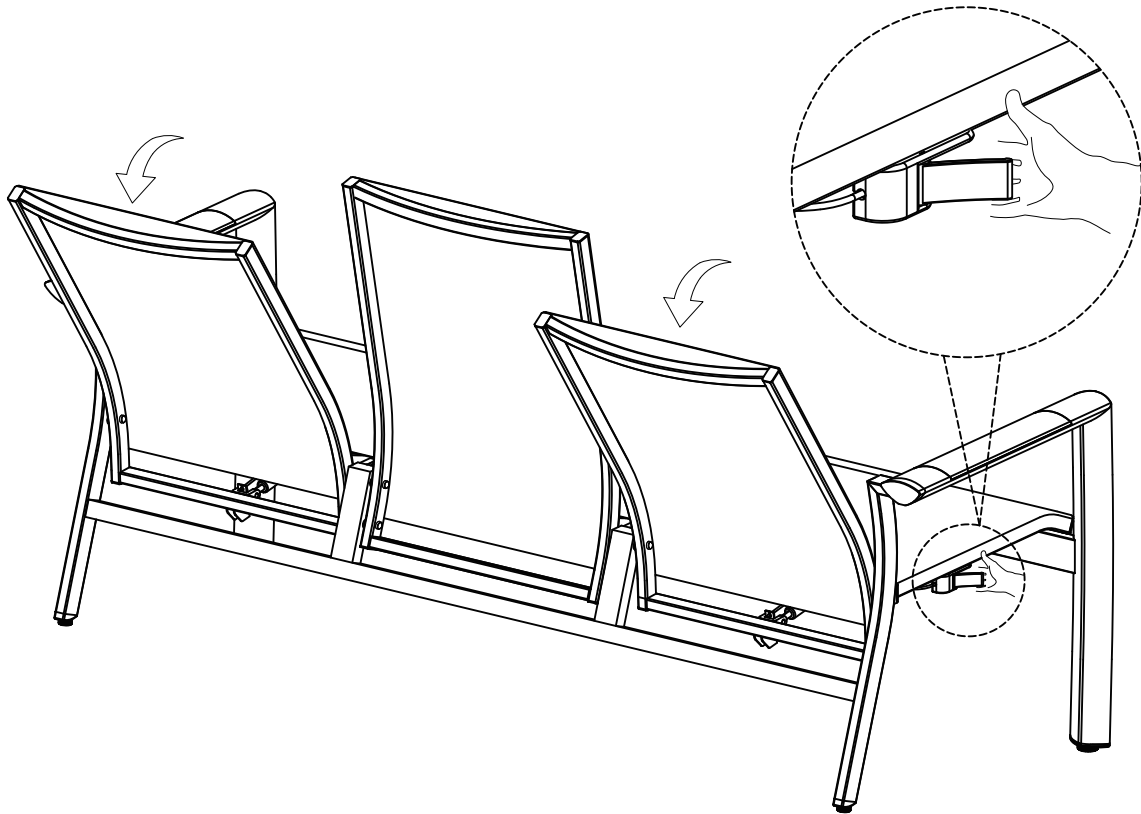

Q Screw Cap 2x

6

7

Turn on

Turn off

Maintenance and Care Instructions

- This product may only be used for its intended purpose for residential premises. Any other uses may affect the warranty.
- Jardina furniture is designed to be left outdoors all year round (excluding cushions). Cushions should be stored in a dry ambient temperature when not in use. Failure to comply with the outlined care instructions for the cushions will result in the warranty being invalidated.
- Jardina cushions are not suitable for dry cleaning and are not machine washable.
- We recommend you clean your Jardina furniture at the beginning and end of the season. To clean your Jardina furniture, use warm soapy water only. Never use abrasive chemicals or cleaning agents. To lengthen the life of your product we recommend treating the rope using the fabric cleaner and protector and the frame using the Multi-surface cleaner from our aftercare range available to purchase from our website. Tree sap and bird droppings should be cleaned off immediately.
- This product is 100% recyclable. At the end of the products life, please dispose of responsibly.
- Color may vary slightly.
- Moving parts such as locking mechanisms, catches and joints need to be lubricated where necessary.
- Jardina furniture can be covered - we recommend that you use universal breathable covers.