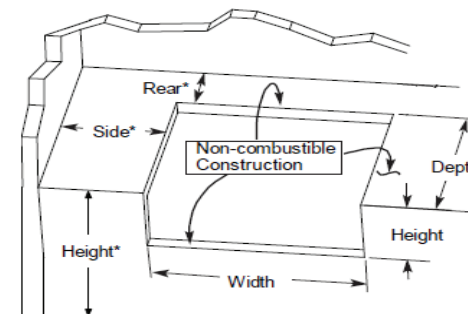

Dimensions: Describe the actual dimensions of the product once it is resting/installed in a barbecue island.

Grills/ Griddles

Model	Cutout Dimensions			Overall Dimensions			Total BTU Ratings	
	Width	Depth	Height	Width	Depth	Height	LP	NG
WF-PR030G-RH	29"	21-1/2"	10-1/2"	30"	26-1/2"	25"	42,000	42,000
WF-PR036G-RH	35"	21-1/2"	10-1/2"	36"	26-1/2"	25"	58,000	58,000
WF-PR042G-RH	41"	21-1/2"	10-1/2"	42"	26-1/2"	25"	74,000	74,000
WF-PR030GRD-RH	29"	21-7/8"	10-1/2"	30"	25-7/8"	13-3/4"	35,000	35,000

Side Burners

WF-PWBRN-RH	20-3/4"	21-1/4"	10-1/4"	24"	25-1/4"	12"	60,000	60,000
WF-DBLSBRN-RH	13"	20"	10-1/2"	14"	23-1/2"	10-1/2"	30,000	30,000

Island Accessories

WF-VSD1622-BSS	14-5/8"	-	20-3/4"	16-1/8"	-	22-1/4"
WF-HSD2720-BSS	24-3/8"	-	17-3/8"	26-1/8"	-	19-1/8"
WF-VSD2027-BSS	17-3/8"	-	24-3/8"	19-1/8"	-	26-1/8"
WF-DDR3024-BSS	28-3/4"	-	22-7/8"	30-1/4"	-	24-1/4"
WF-DDR3824-BSS	36-1/2"	-	22-7/8"	38-1/4"	-	24-1/4"
WF-TDW1926-BSS	17-1/4"	20-5/8"	24-1/2"	19"	22-3/8"	25-7/8"
WF-TRDW1426-BSS	12"	18-1/4"	24-3/8"	14-3/8"	18-7/8"	26-1/4"
WF-DDW1622-BSS	14-5/8"	17-3/4"	20-3/4"	16-1/4"	18-1/4"	22"
WF-DDWCOMBO3024-BSS	28-3/4"	20-3/4"	22-7/8"	30-1/4"	22-3/8"	24-1/4"
WF-IV-M	12-1/4"	1-1/4"	6-1/4"	12-1/4"	1-1/4"	6-1/4"

*Island accessories also available in 304 stainless steel

Refrigeration/Ice Chests

WFR-15	14-7/8"	23-7/8"	34"	14-7/8"	23-7/8"	34"
WFR-24	23-3/4"	23-7/8"	34"	23-3/4"	23-7/8"	34"
WFRDD-24	23-3/4"	22-7/8"	32-5/8"	23-3/4"	22-7/8"	32-5/8"
WF-SIC	17-1/4"	11-7/8"	23-1/4"	24-1/8"	14"	18-1/4"
WF-LIC	23-1/2"	13-3/4"	23-1/2"	25-3/8"	17"	25-3/8"