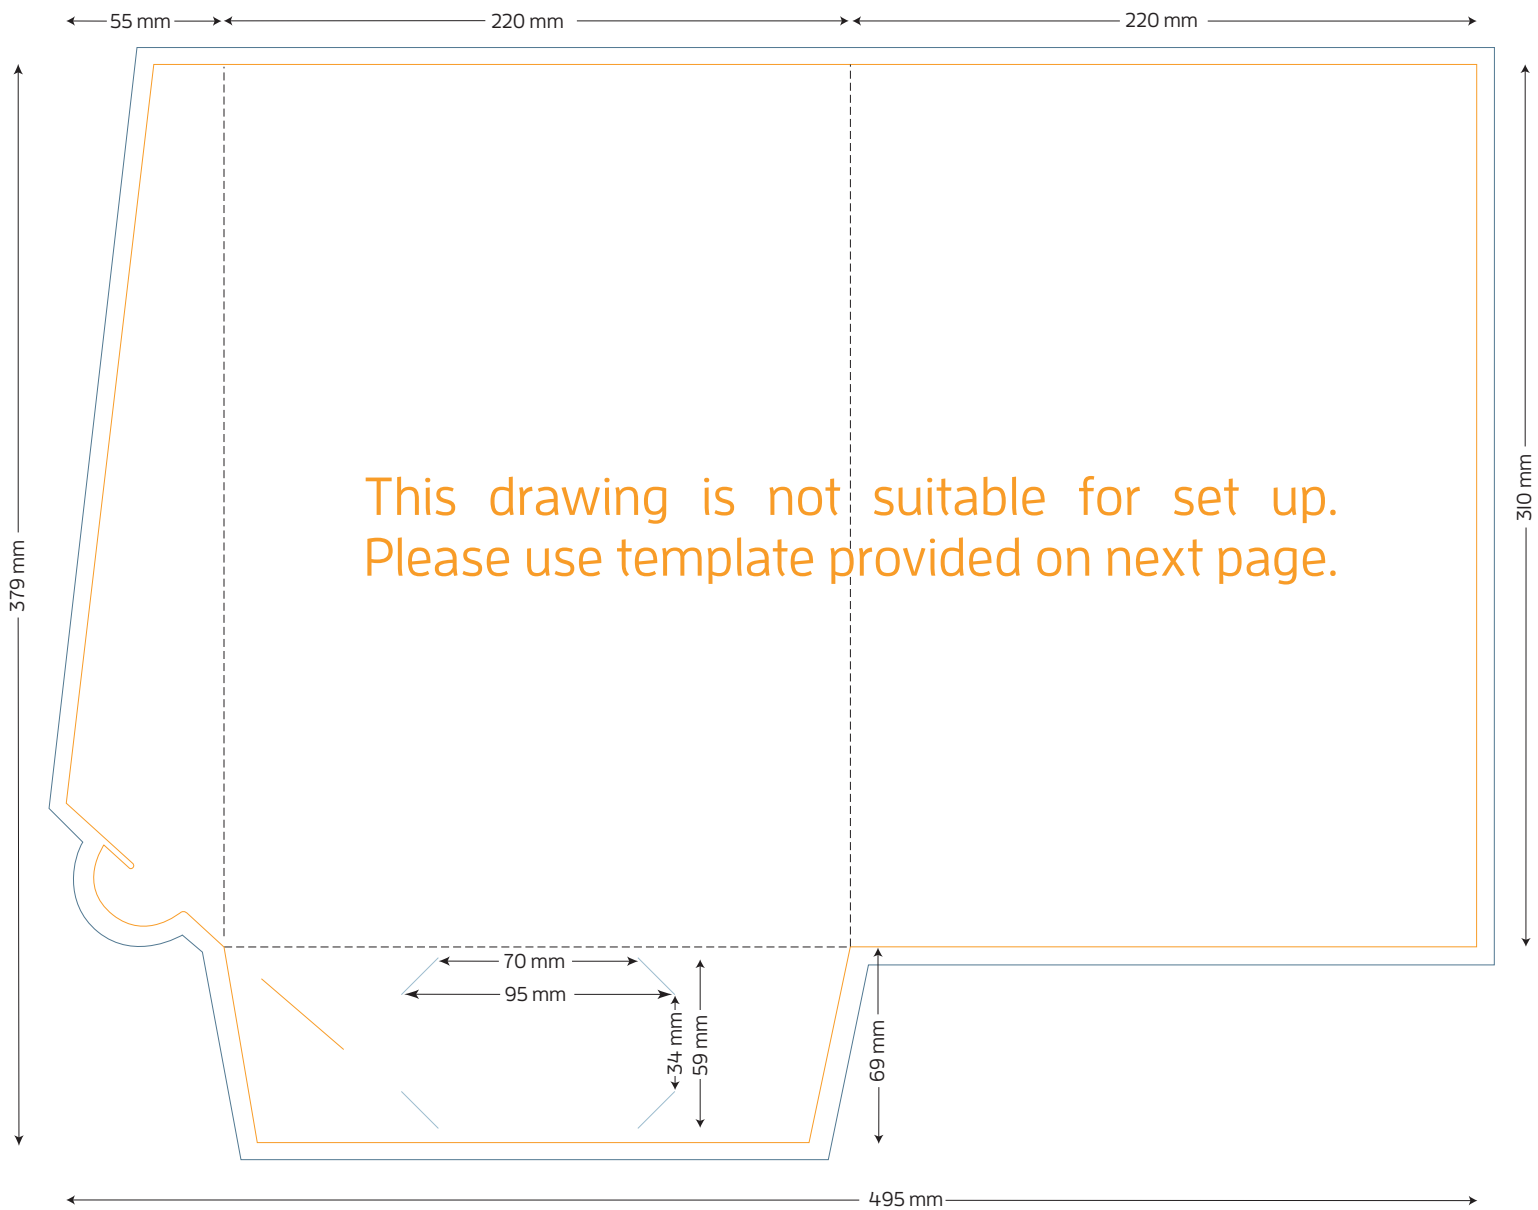

# Single Gusset A4 Presentation Folder

FOLDED SIZE: 220mm x 310mm

- TRIM SIZE: 495mm x 379mm
- BLEED: 5mm on all sides
- BUSINESS CARD SLITS
- LOCKING TAB SLIT

Presentation Folder artwork needs to be supplied as a two page PDF per side.

Page 1 Artwork needs to include key lines. This is to demonstrate the position of images and text.

Page 2 Artwork has no key lines. This page will be used to generate the print file.

# Single Gusset A4 Presentation Folder

FOLDED SIZE: 220mm x 310mm