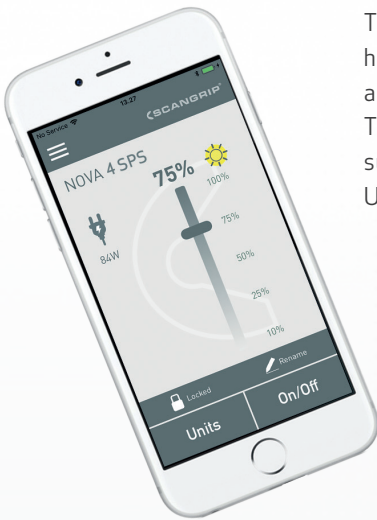

ORIGINAL SCANGRIP

SINCE 1906

The design is elegant, with a carrying handle and a stand for flexible positioning and direct mounting on the SCANGRIP TRIPOD. Dust and waterproof, IP67, and supplied with a built-in power bank with USB outlet to charge mobile devices.