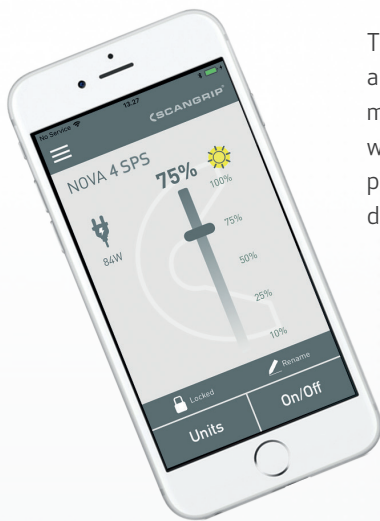

ORIGINAL
SCANGRIP

SINCE 1906