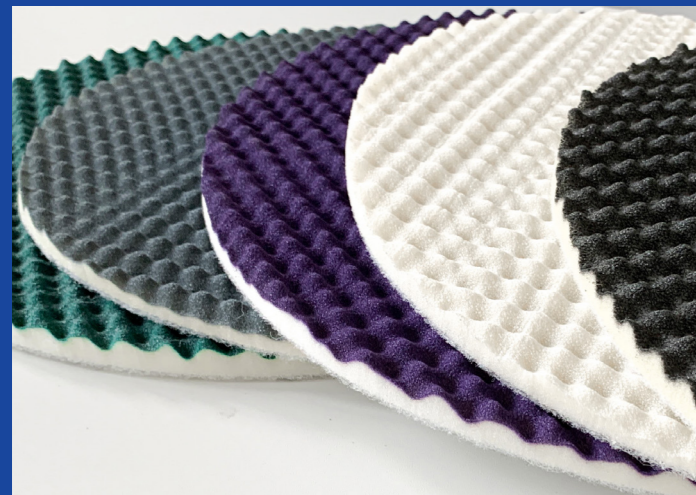

WATCH ME

CLEANING PAD WITH AN UNIQUE WAFFLE

ABRANOPP® CLEANING PADS

The truly exceptional **Abranopp®-cleaning** system gets right into the heart of every single pore. Its unique design solves the problems involved in cleaning and maintaining structured floor coverings, a task for which it was specially developed. The Abranopp®-cleaning pads deep-clean hard floor coverings thoroughly, penetrating the deeper zones of the structured surfaces, beyond the limits of our renowned nonwoven discs and cleaning brushes. The size and shape of the Abranopp®-cleaning pads' nubs and abrasive particles can also be adapted to match your structured flooring, so the system will meet your cleaning requirements perfectly time after time.

ABRANOPP® WHITE

Abrasive-free pad for removing light dirt.

ABRANOPP® PURPLE

Pad with a very fine abrasive grain for the removal of adherent dirt and slight foot marks.

ABRANOPP® GRAY

Cleaning pad for maintenance cleaning of over-maintained floors.

USAGE SCENARIOS:

- Parquet
- Nubbed flooring
- Tiles
- Structured floors
- Hard coverings
- Wood

ABRANOPP® GREEN

Pad with a coarse grain, ideal for quick and thorough removal of old layers.

ABRANOPP® SPECIAL

Very coarse pad with special coating for extremely dirty floors, ideal preparation for new coatings.

ABRANOPP® CLEANLINESS DOWN IN EVERY PORE

BLUE MAGIC DUST BINDING CLOTH

The **Blue Magic dust-binding cloth's** special coating makes it ideal for collecting dust and loose dirt. In combination with our floor wiper, it's your ideal partner for removing dust and cleaning parquet and hard flooring. It's not called Blue Magic because it's a pretty name – this cloth **DOES** remove dust as if by magic!