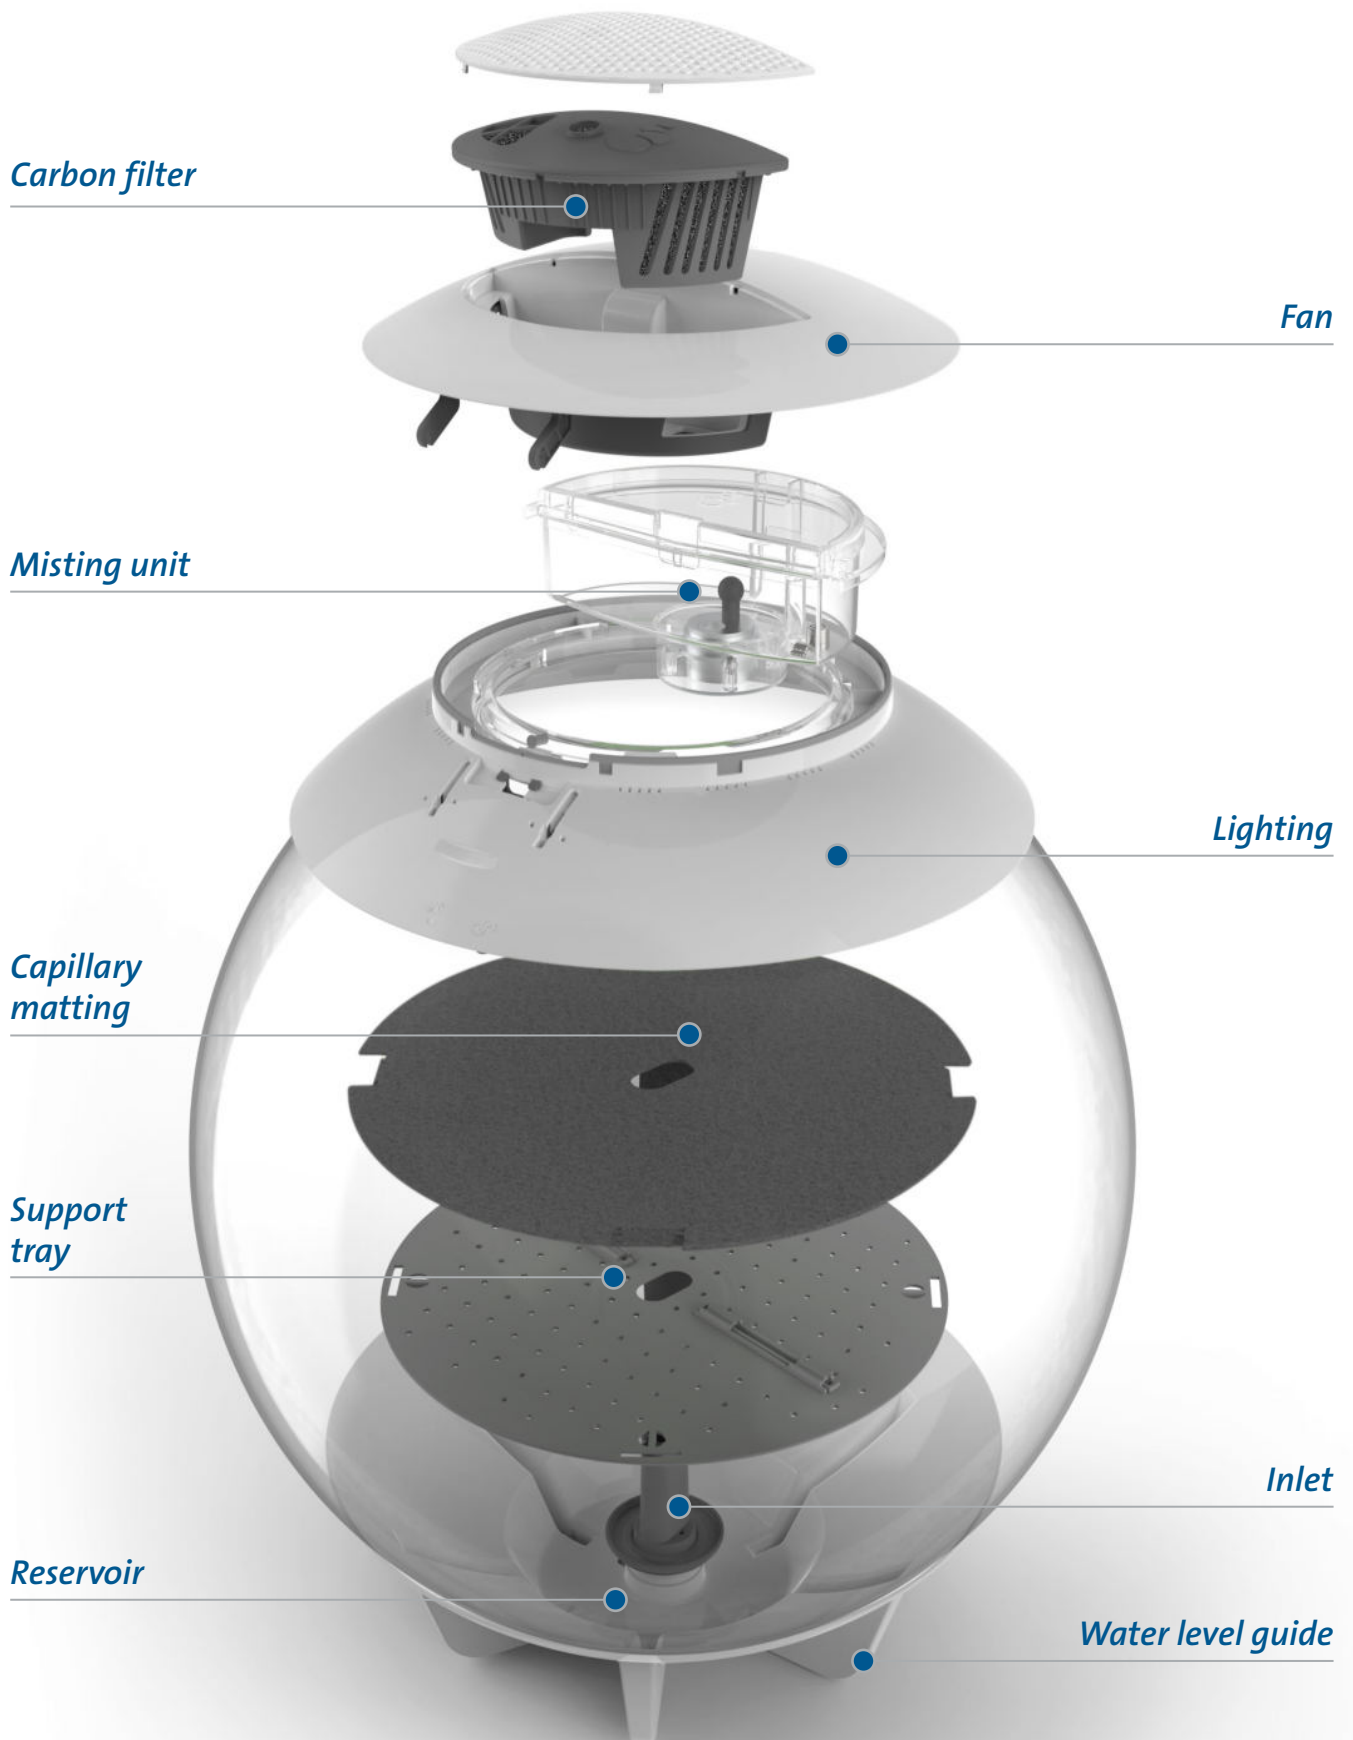

## **biOrb AIR 60**

**NATURE ISN’T JUST BEAUTIFUL, EVEN IN SMALL  
DOSES IT CHANGES THE WAY WE FEEL.**

**Say hello to biOrb AIR.**

An intelligent terrarium for growing tropical plants in your home. It automatically takes control of lighting and humidity, providing everything your plants need to thrive.

# Inside your biOrb AIR 60

## How does it work?

- 1 The biOrb AIR uses sterilized coir compost as the growth media to cultivate your plants roots. The coir compost is placed on top of a capillary mat which gently draws water up to it from a small water reservoir in the base.
- 2 Natural daylight is not necessary. The LED lighting is arranged in a circular pattern at the top of the sphere. They emit the perfect light output for encouraging natural growth and prevents plants bending towards a single light source. Plus, the light also works on an automatic 24 hour cycle, simulating sunrise, daylight, sunset and night time.
- 3 To discourage stagnation and condensation a constantly running fan recycles air through a replaceable carbon filter. A small amount of fresh air is regularly introduced as part of this circulation process.
- 4 To maintain the humidity within the micro-climate, water is added using an ultrasonic mister mounted in the top water reservoir.