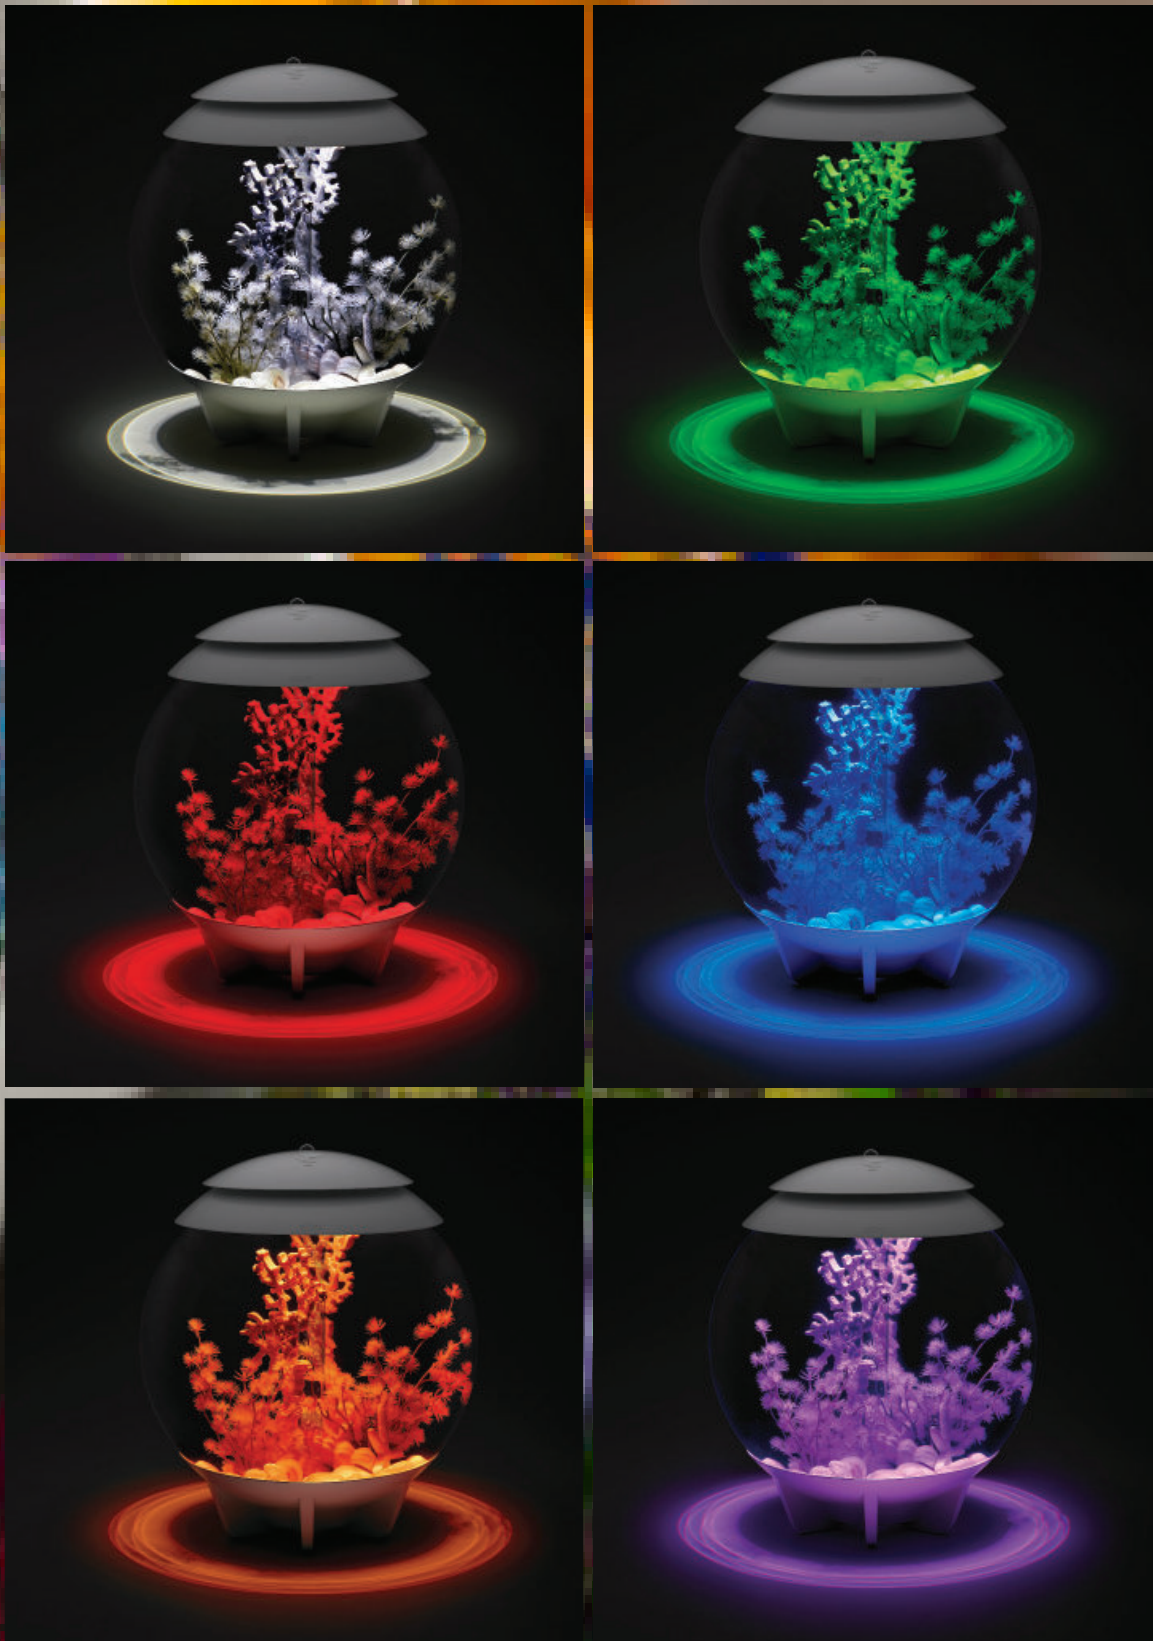

FEATURE AVAILABLE ON ALL MODELS.

The MCR light is an option on all biOrb models.
Please note that the MCR light is built-in to the biOrb HALO MCR models.