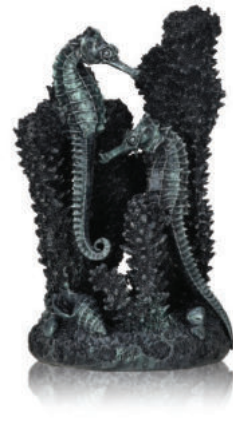

55061
Seahorses on coral black small