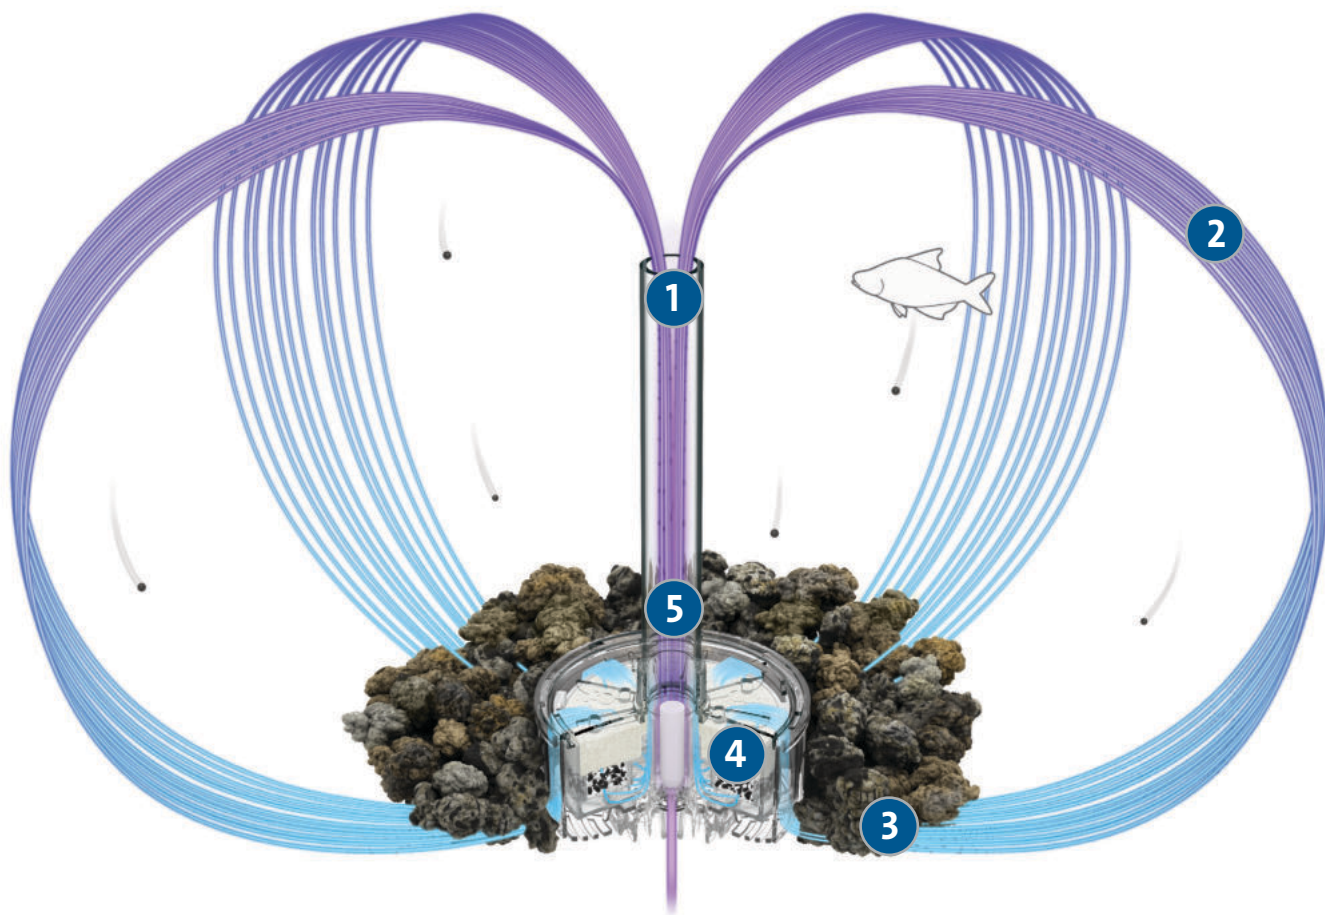

# Inside your biOrb

*Insert tray  
(available in white or black)*

*MCR light large*

*Light tray*

*Bubble tube*

*Filter cartridge*

*Air stone*

*Filter body*

# Here's how the filtration works

1. Air driven filtration system creates vigorous water flow and a constantly changing water surface. This maintains oxygen saturation.
2. The circular flow of water then collects any fish waste on its way down.
3. It draws the waste through the ceramic media where the natural biological filtration absorbs some toxins. The freshly oxygenated water also feeds the bacteria.
4. Any remaining waste is trapped in the sponge cartridge. The water then passes through resin particles and natural stabilisers to remove toxic substances and keep the pH levels constant.
5. The clean water is then oxygenated as it flows back up the bubble tube to repeat the cycle.

# biOrb CUBE

**“IT IS A BEAUTIFUL CENTREPIECE  
TO MY ROOM”**

A new approach to a traditional shape. The biOrb CUBE has clean lines and provides you with an open space for aquascaping. Set your creativity free inside this well-proportioned aquarium. It will frame your underwater creation perfectly.