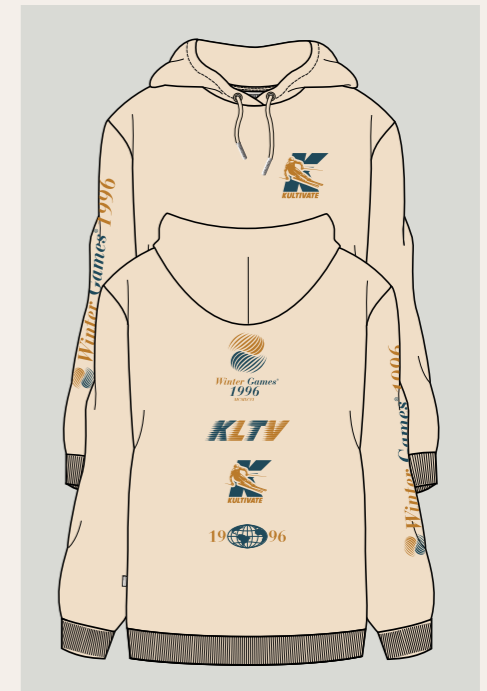

SW GAMES
LINEN
CASUAL