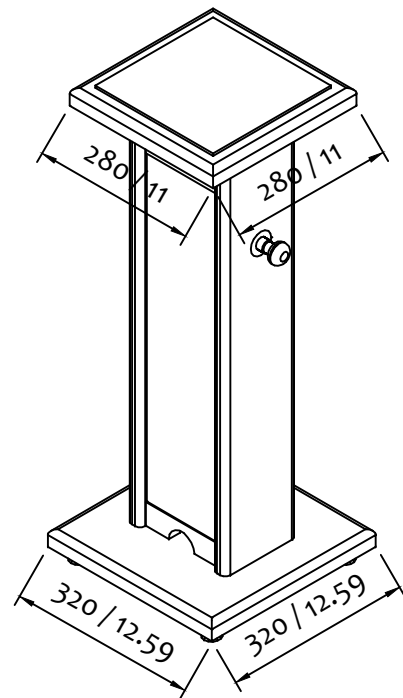

### Technical Plan (in mm/inch)

#### DIAGONAL VIEW

aerstop  
mm 230 x 230  
inch 9 x 9

#### FRONT VIEW