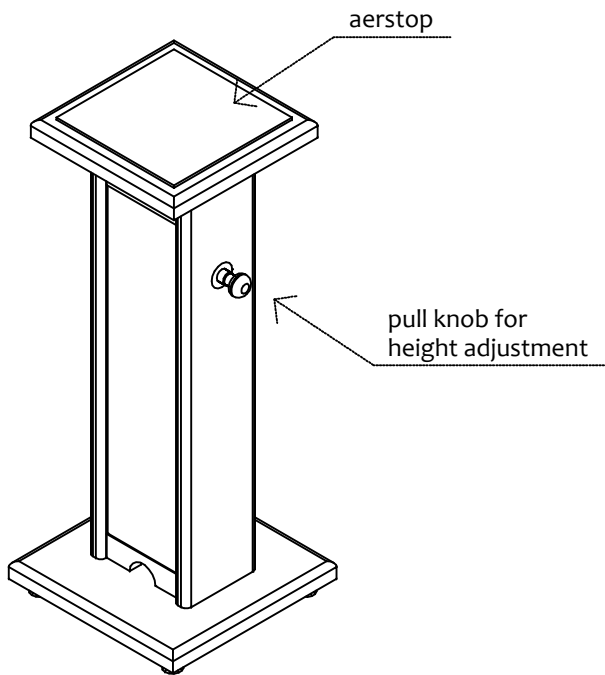

#### DIAGONAL VIEW

aerstop  
mm 230 x 230  
inch 9 x 9