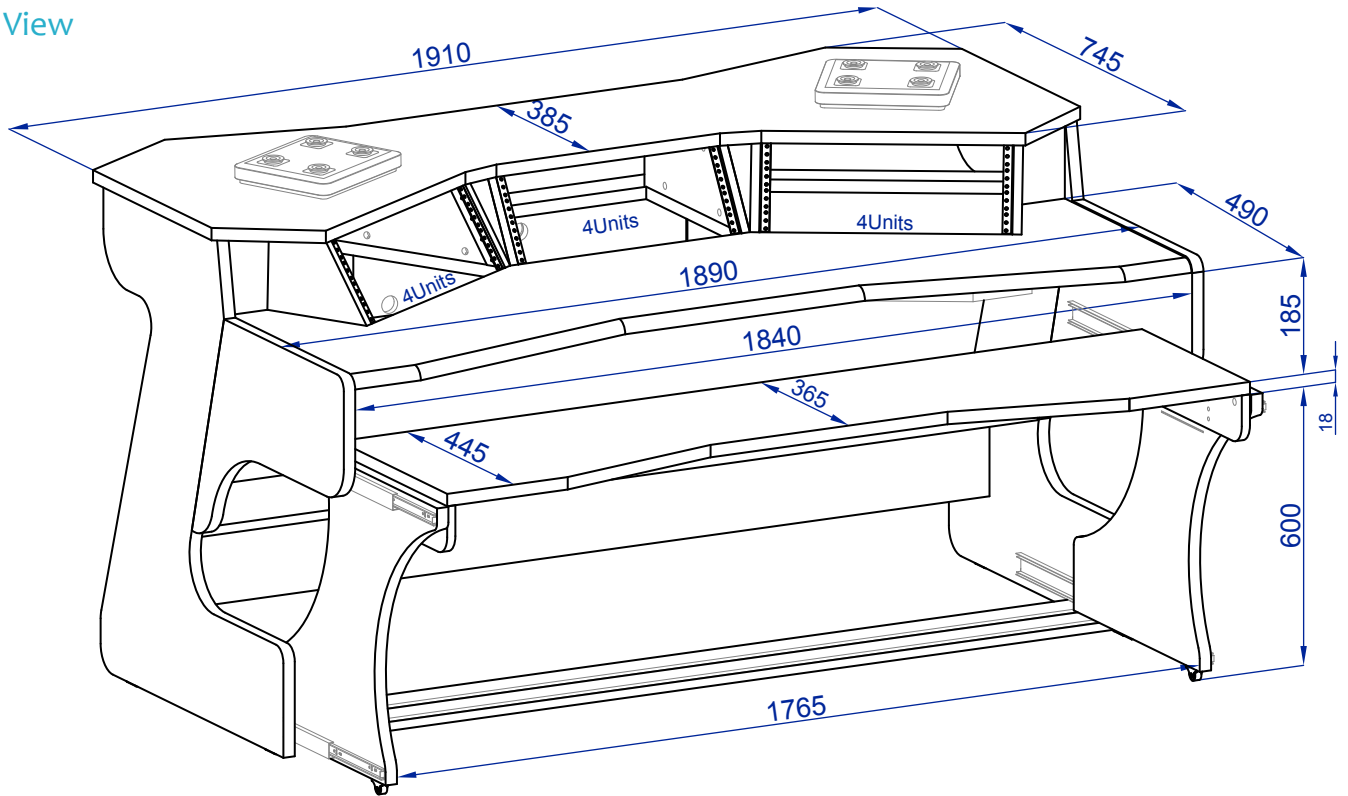

## Technical Plan

Iso View

Side View

Adjustable height in 8 steps:  
85, 105, 125, 145, 165, 185, 205, 225

## Technical Plan

Top View