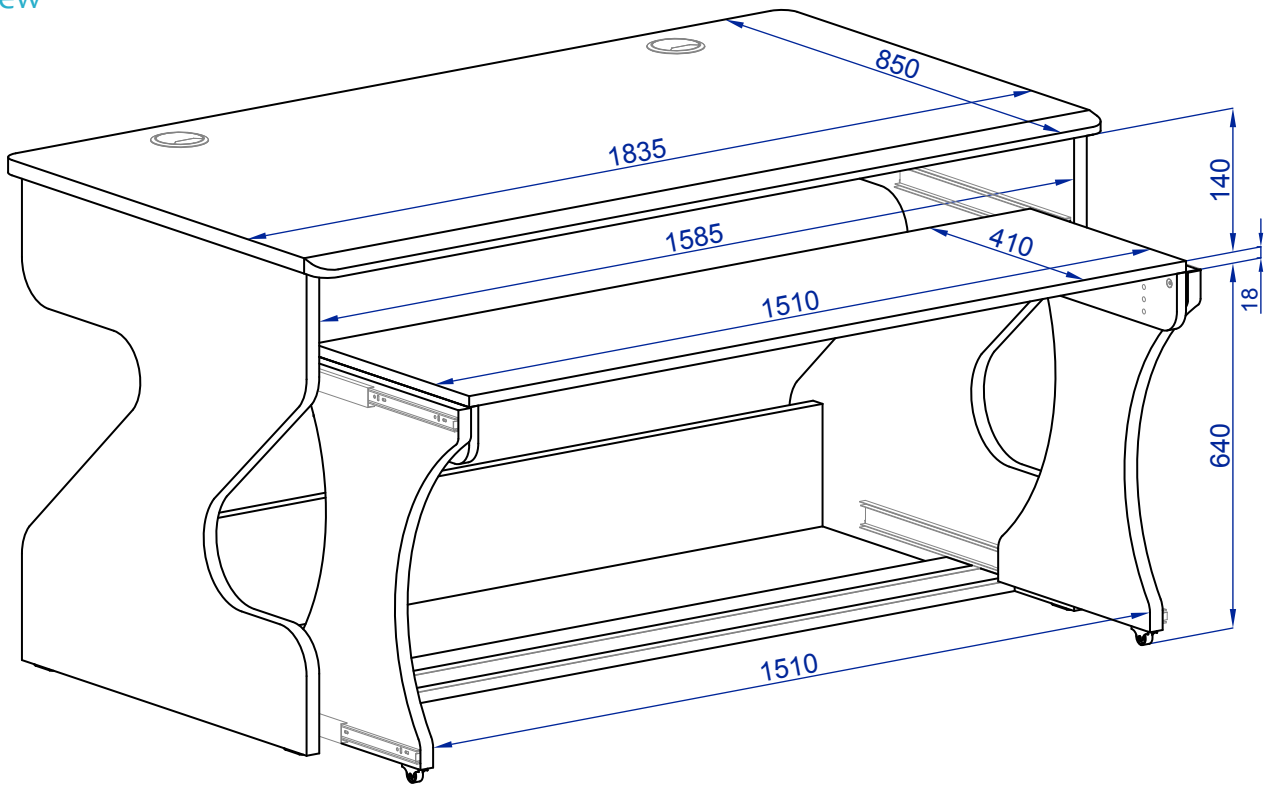

Technical Plan

Iso View

Side View

Adjustable height in 7 steps:
80, 100, 120, 140, 160, 180, 200