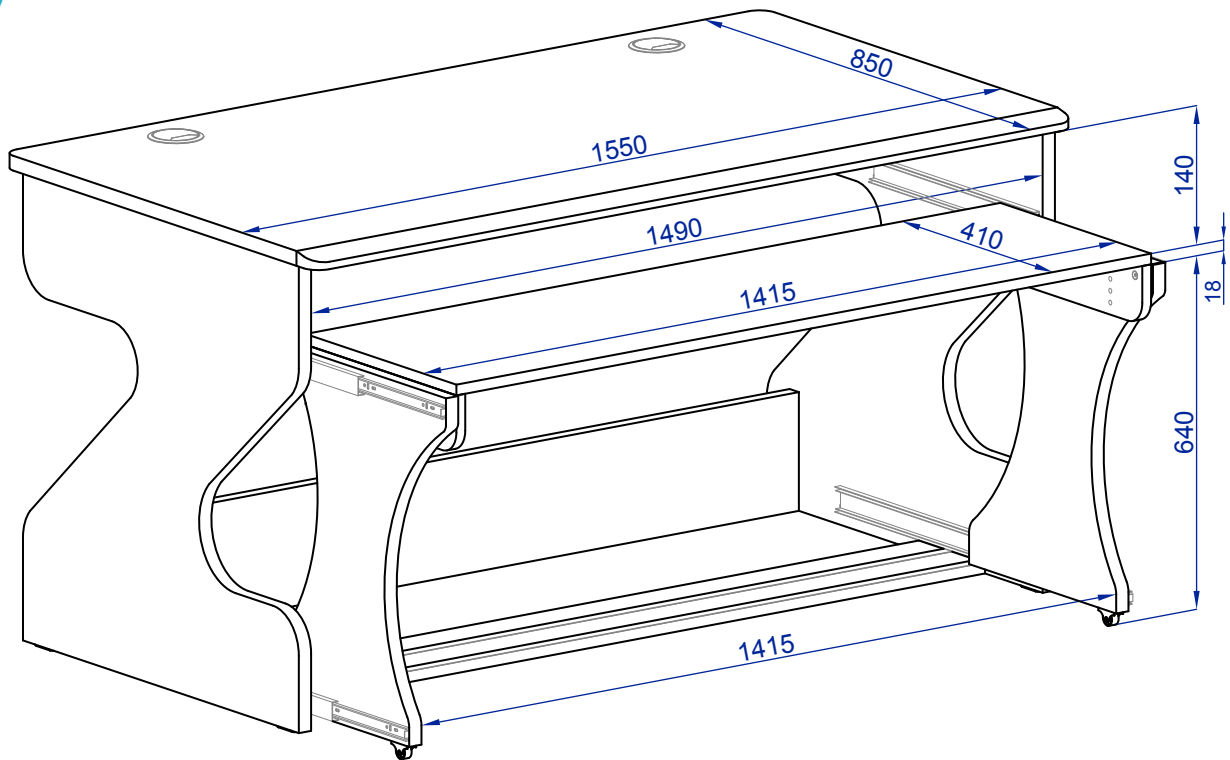

## Technical Plan

Iso View

Side View

Adjustable height in 7 steps:  
80, 100, 120, 140, 160, 180, 200