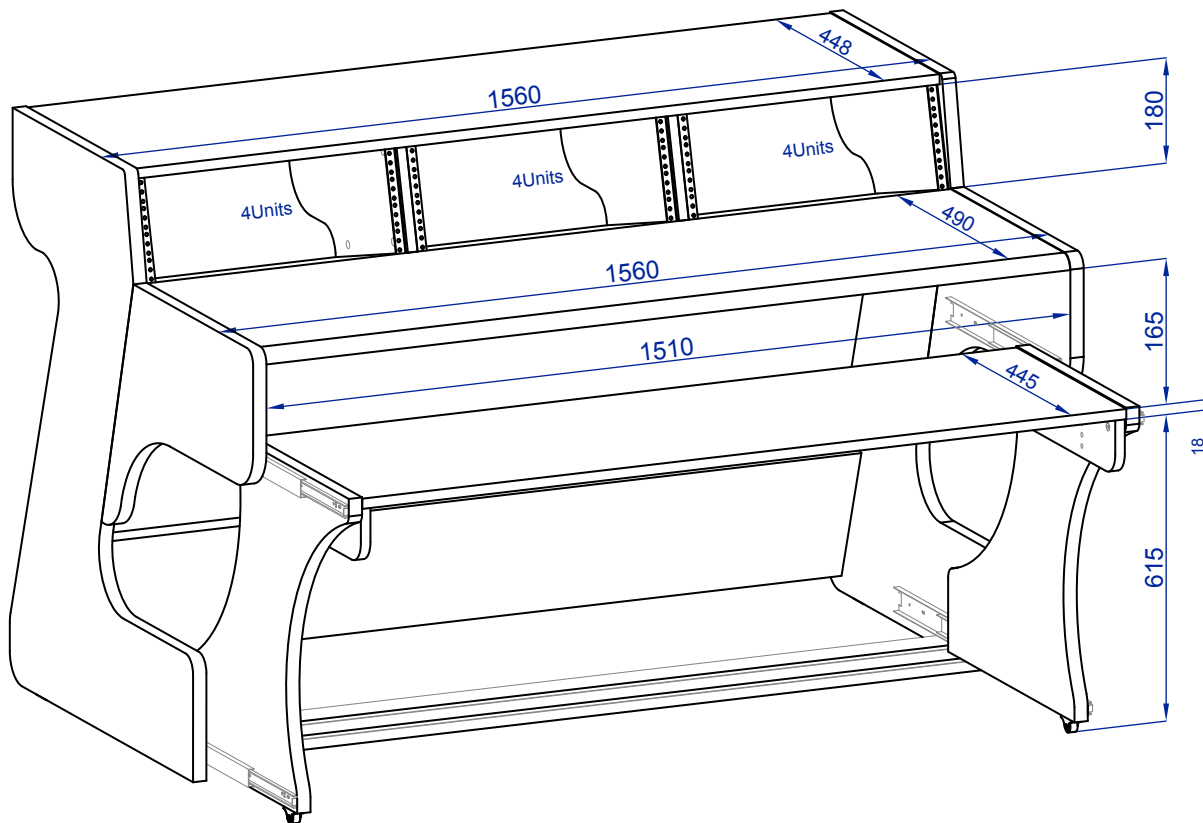

Technical Plan

Iso View

Side View

Adjustable height in 8 steps:
85, 105, 125, 145, 165, 185, 205, 225