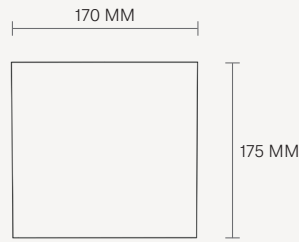

stem.

RUNE
WALL SHELF
Specification Sheet

RUNE WALL SHELF

SPECIFICATION SHEET

Plan

Front Elevation

Side Elevation

About Rune

Technical Details

Dimensions
W170 D175 H236 MM
W6.7 D6.9 H9.3 IN

Weight
3.7 kg

Material
Blackened Aluminium

stem.

+ (91)-87002 87703

info@stemdesign.co

www.stemdesign.co