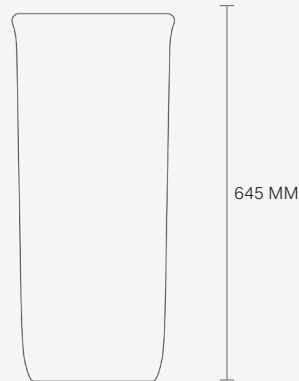

stem.

NORA
COCKTAIL TABLE
Specification Sheet

NORA
COCKTAIL TABLE
SPECIFICATION SHEET

Plan

Front Elevation

About Nora

In our daily lives, we often overlook the simple details. Amidst all the chaos and noise, Nora stands in peaceful defiance. It embodies an energy remarkably pure in its lean elevation and bold form. Unafraid of societal norms, it remains silent, becoming a sculpture worthy of worship. Its top curve is as much fragile as it is confident, enticing you with its vast texture as you draw closer. In a profoundly meditative state, you discover the message within its silence.

Limited Edition of 11.

Technical Details

Dimensions

Dia.285 H645 MM

Dia.11.2 H25.4 IN

Weight

26.5 kg

Material