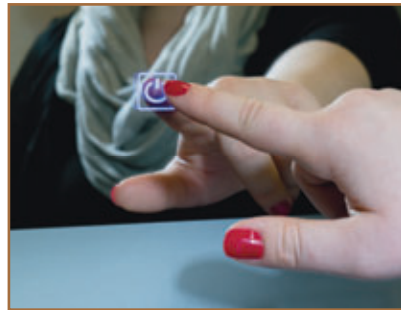

LED BACK Lit MIRRORS

6000 KELVIN

M03628LA [3498 LUMENS / 38.16 WATTS]

LALOO ACCESSORIES
lalo.ca
866.305.2566
SERVICE@lalo.ca