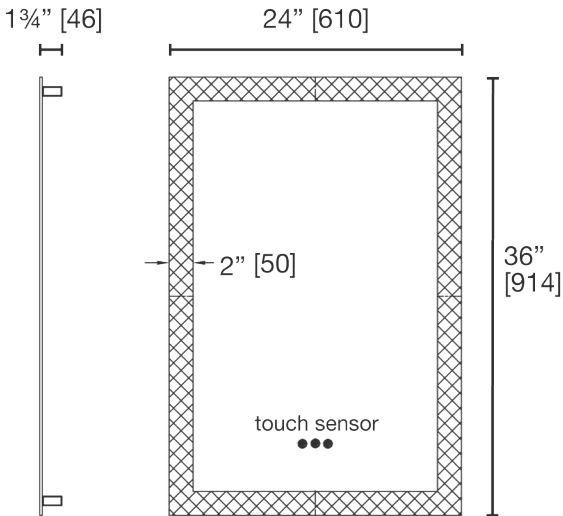

# M02436LAD

Halo Perimeter LED Lighting  
with 3 button touch sensor

LALOO ACCESSORIES  
SERVICE@laloo.ca  
866-305-2566

**AF** Antifog Mat 11<sup>7</sup>/<sub>8</sub>" x 15<sup>3</sup>/<sub>4</sub>"

Kelvin Colour - **3000 to 6000**  
Volts - **AC120, 50Hz**  
Wattage - **30**  
Source Light Lumens - **2640** (dimnable)  
LLD Lumens - **2112**

### Icon Definitions

- toggle switch
- on-off switch
- kelvin colour adjustment
- lumens brightness dimmer
- night light
- anti-fog mat
- lamp lumen depreciation

incandescent bulb  
(indoor light)

2700K

### What is the Kelvin Scale?

The colour of light or colour temperature is measured using the Kelvin scale.

LED mirrors are available in warm colours (low K values) to match the yellowish light of incandescent bulbs or (high K values) with a whiter hue resembling natural light.