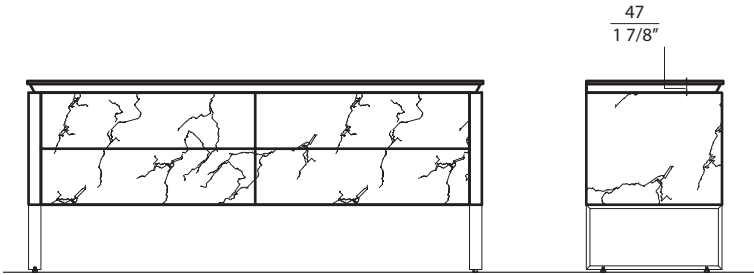

ISEULT-72-ST5314

Agua

VANITÉ SUR PATTES 4 TIROIRS EFFET MARBRE GRIS 72"
72" VANITY ON LEGS 4 DRAWERS GRAY MARBLE EFFECT

Vu de devant
Front view

Élévation latérale
Side elevation