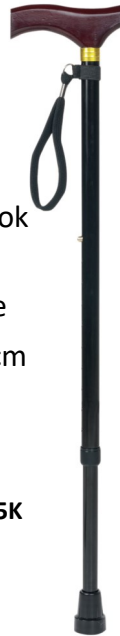

### Walking Sticks

#### Walking Stick

- \* Ergonomic MDF wood look handle
- \* Hanging strap for storage
- \* 10 height adjust 74—97cm
- \* Non-slip feet
- \* Max weight user: 120kg

Product Code: VP155K

#### Walking Stick Strap

Product Code: VP155RS

#### Swan Neck, Stable Ferrule Walking Stick

- \* Swan neck shape cane
- \* Cushion top handle
- \* Hanging strap for storage
- \* 12 height adjust 71—99cm
- \* Non-slip single or quad stable ferrule
- \* Max weight user: 136kg