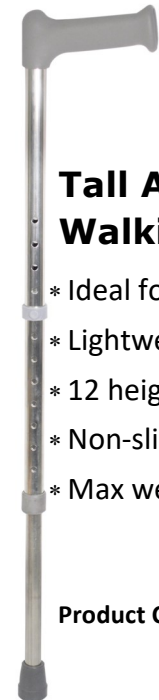

Walking Aids

Walking Sticks

Walking Stick

- Ergonomic MDF wood look handle
- Hanging strap for storage
- 10 height adjust 74—97cm
- Non-slip feet
- Max weight user: 120kg

Product Code: VP155K

Walking Stick Strap

Product Code: VP155RS

Swan Neck, Stable Ferrule Walking Stick

- Swan neck shape cane
- Cushion top handle
- Hanging strap for storage
- 12 height adjust 71—99cm
- Non-slip single or quad stable ferrule
- Max weight user: 136kg

Product Code: Single	Quad
RPM71069BS	Blue RPM71069BQ
RPM71069CS	Bronze RPM71069CQ
RPN71069OS	Orange RPM71069OQ
RPM71069GS	Grey RPM71069GQ
	Red RPM71069RQ

Tall Aluminium Walking Stick

- Ideal for taller person
- Lightweight with straight handle
- 12 height adjust 84—109cm
- Non-slip feet
- Max weight user: 127kg

Product Code: VP158L

Folding Seat Cane

- Lightweight Portable
- Foam Handle
- Robust Plastic Seat
- Non-slip feet
- Height 81cm
- Max weight user: 100kg

Product Code: VP159A

Deluxe Pattern Walking Stick

- Hanging strap for storage
- 10 height adjust 73—96cm
- Non-slip feet
- Max weight user: 110kg

Product Code: VP155SM