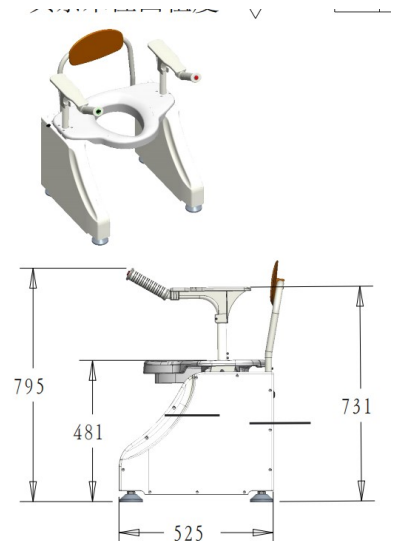

Peak Powerup Toilet Lift

- * Suitable for over the toilet or freestanding as a bedside commode
- * One click button for height movement
- * Power: 110-240w AC 50-60hz
- * Large capacity lithium battery
- * Battery indicator
- * PU backrest
- * Pail with lid included
- * 0-34 degree lift
- * Approx 100 lifts per charge
- * Can be fitted to the toilet
- * Weight capacity 200kg

Fits Most Toilets & People
Easy to Assemble

Power Lift

0—34°

Product Code: 9346376020480