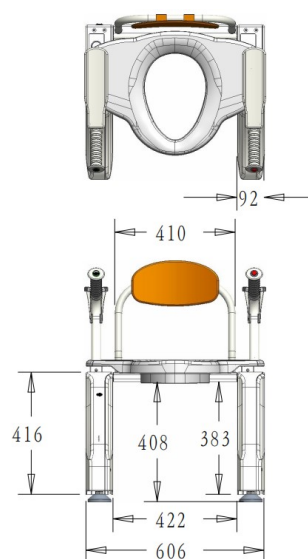

Peak Powerup Toilet Lift

- * Suitable for over the toilet or freestanding as a bedside commode
- * One click button for height movement
- * Power: 110-240w AC 50-60hz
- * Large capacity lithium battery
- * Battery indicator
- * PU backrest
- * Pail with lid included
- * 0-34 degree lift
- * Approx 100 lifts per charge
- * Can be fitted to the toilet
- * Weight capacity 200kg

Fits Most Toilets & People
Easy to Assemble

Power Lift

0—34°

Product Code: 9346376020480