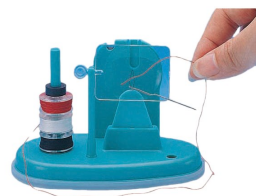

Threading Helper VM968

- Large eye threader
- Stable base
- Built in magnifier