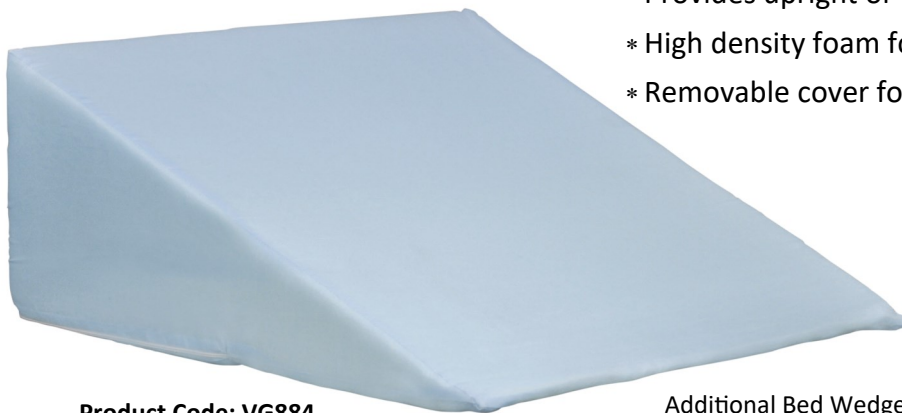

Bed Wedge

- * Ideal for use in bed or flat surfaces
- * Provides upright or reclining support
- * High density foam for support and comfort
- * Removable cover for washing

Specifications

Depth (mm).....240
Height (mm).....640
Width (mm)600
Net weight (kg)1

Product Code: VG884

Additional Bed Wedge Cover available (displayed on picture)
Product Code: VG884A

Foam Leg Raiser

- * Supports swollen legs and can help to improve circulation
- * Ideal for use in bed or flat surfaces
- * High density foam for support and comfort
- * Ergonomically-designed shape
- * Soft velour cover
- * Removable cover for washing

Additional Leg Raiser Cover available (displayed on picture)

Product Code: VG885A

Specifications

Depth (mm).....620
Height (mm)170
Width (mm).....415
Net weight (kg)0.9

Product Code: VG885