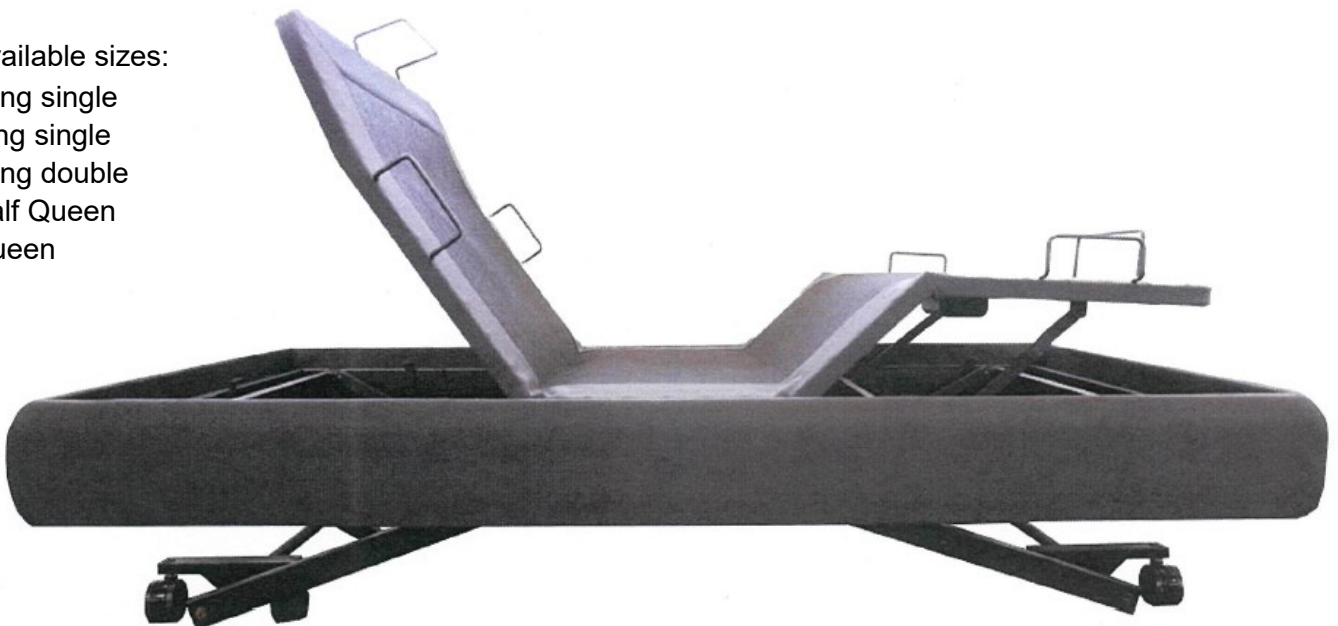

Avante Ergo Adjust Lo Lo Bed

The Ergo Adjust Lo Lo is the latest of the modern living bed range. It is a mobility focused adjustable bed assisting those transitioning to and from a wheelchair or hoist. It features Trendelenburg and reverse Trendelenburg positions as well as an individual head/pillow tilt.

- * Hi Lo and Lo Lo function
- * Vibration massage
- * Trendelenburg and reverse Trendelenburg
- * Head/pillow tilt
- * Customizable preset options
- * Underbed lighting
- * Wireless control
- * Lowest point 240mm
- * Highest point 660mm
- * Weight capacity 300kg

Available sizes:

Long single
King single
Long double
Half Queen
Queen

Product Code: AAEAL*