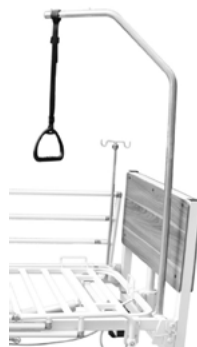

Houghton Community Bed Single

- Hospital style electronically actuated home care bed
- 4 section metal mattress support
- 5 function bed
- Emergency stop button
- CPR release
- Trendelenburg & reverse trendelenburg
- 4 brake castors
- Battery back up
- Backrest tilt 0-730
- Kneerest tilt 0-370
- SWL: 200kg

VG890B - Brown

VG890W - Light Oak

Optional Add Ons

VG891C - Side Rails

VG892J - Lifting Pole

VG891V - IV Pole