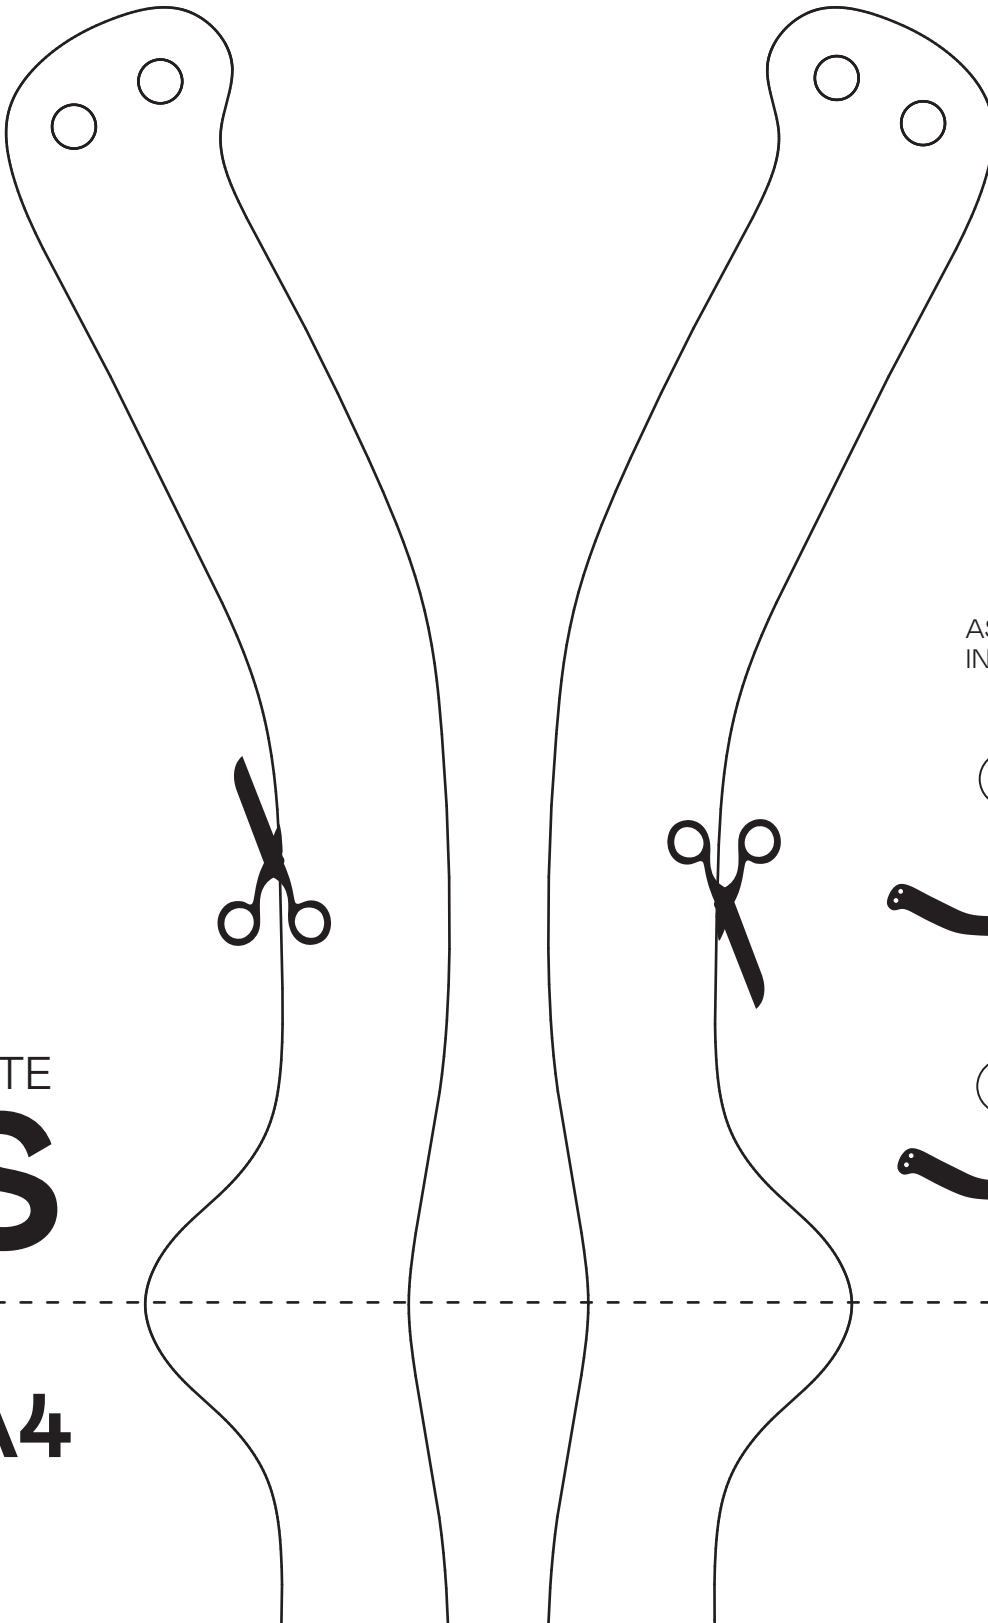

H O D E I

CIRCULAR

COLLABORATIVE

EXPLORATION

DECONSTRUCTABLE

RECYCLABLE

RETURNABLE

SCALE
IN CM:

STRAP
TEMPLATE

XS

ASSEMBLY
INSTRUCTIONS: