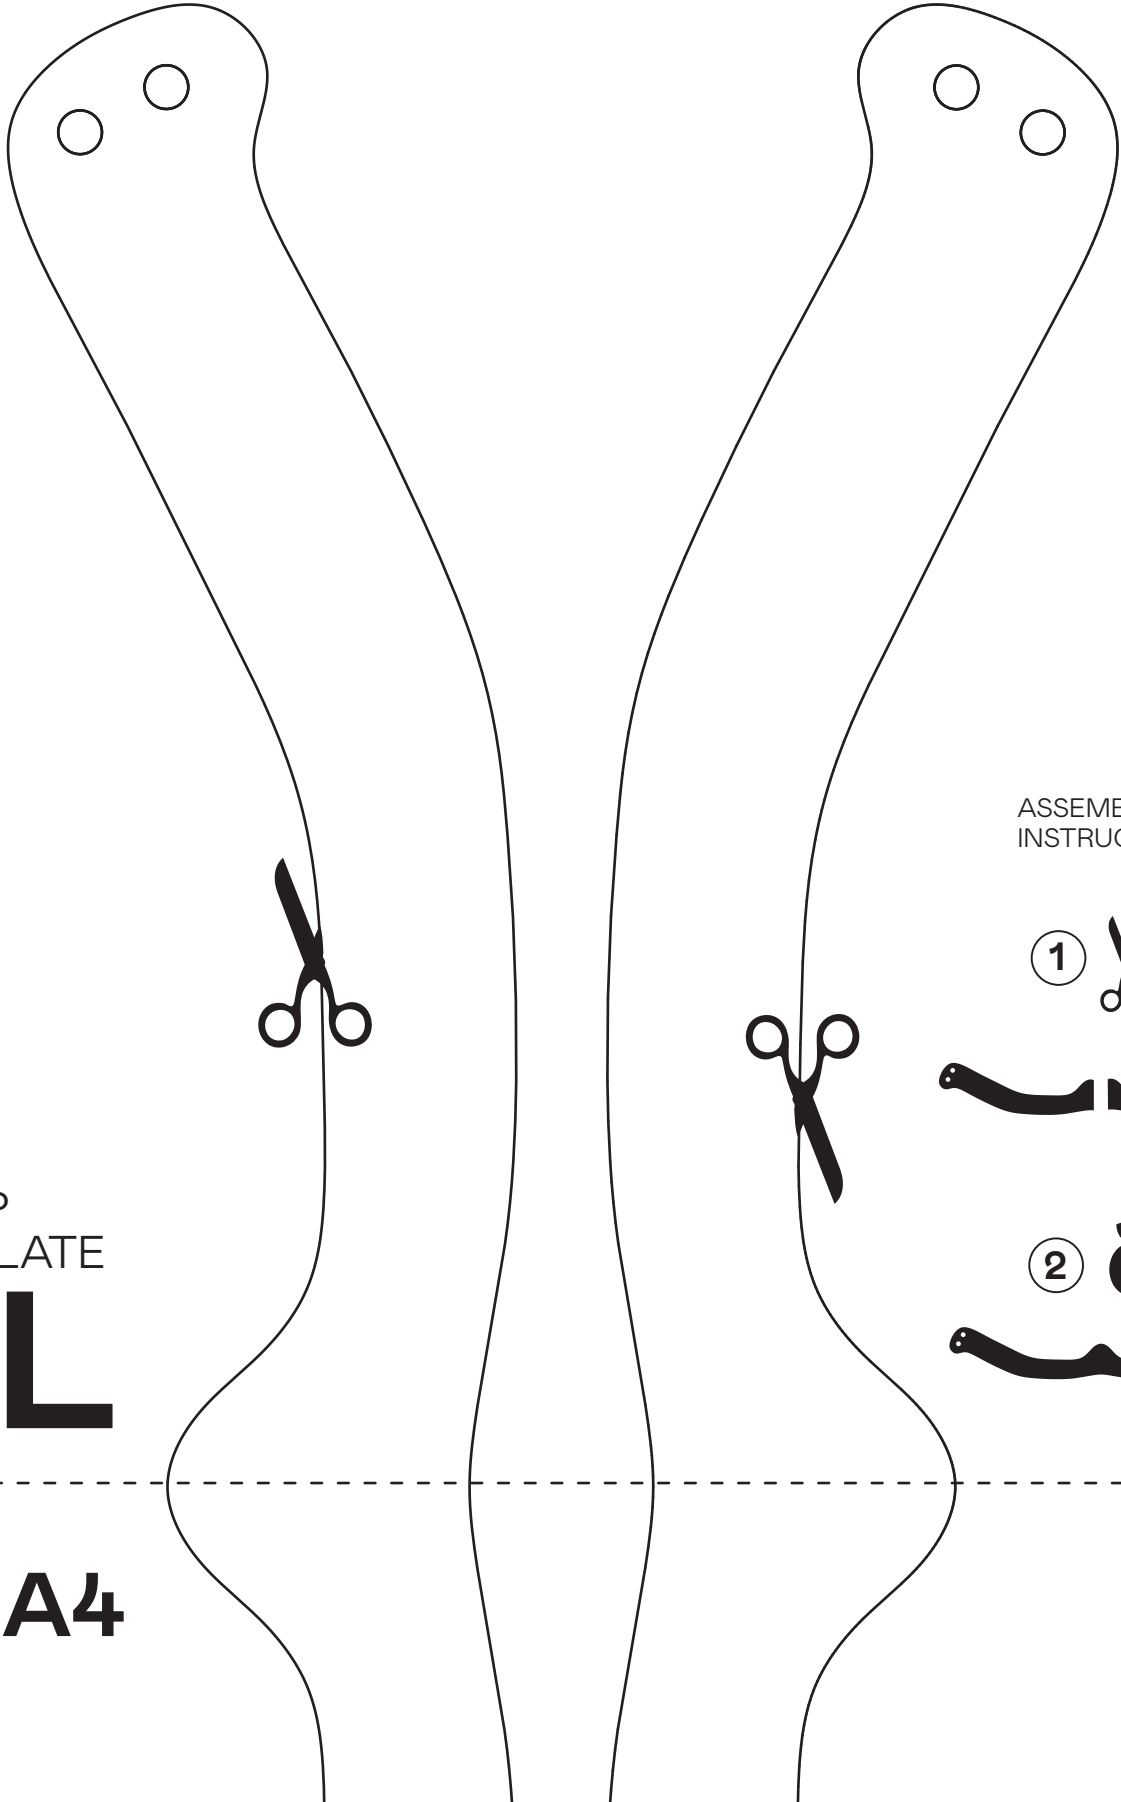

H O D E I

CIRCULAR

COLLABORATIVE

EXPLORATION

DECONSTRUCTABLE

RECYCLABLE

RETURNABLE

SCALE
IN CM:

STRAP
TEMPLATE

XL

ASSEMBLY
INSTRUCTIONS: