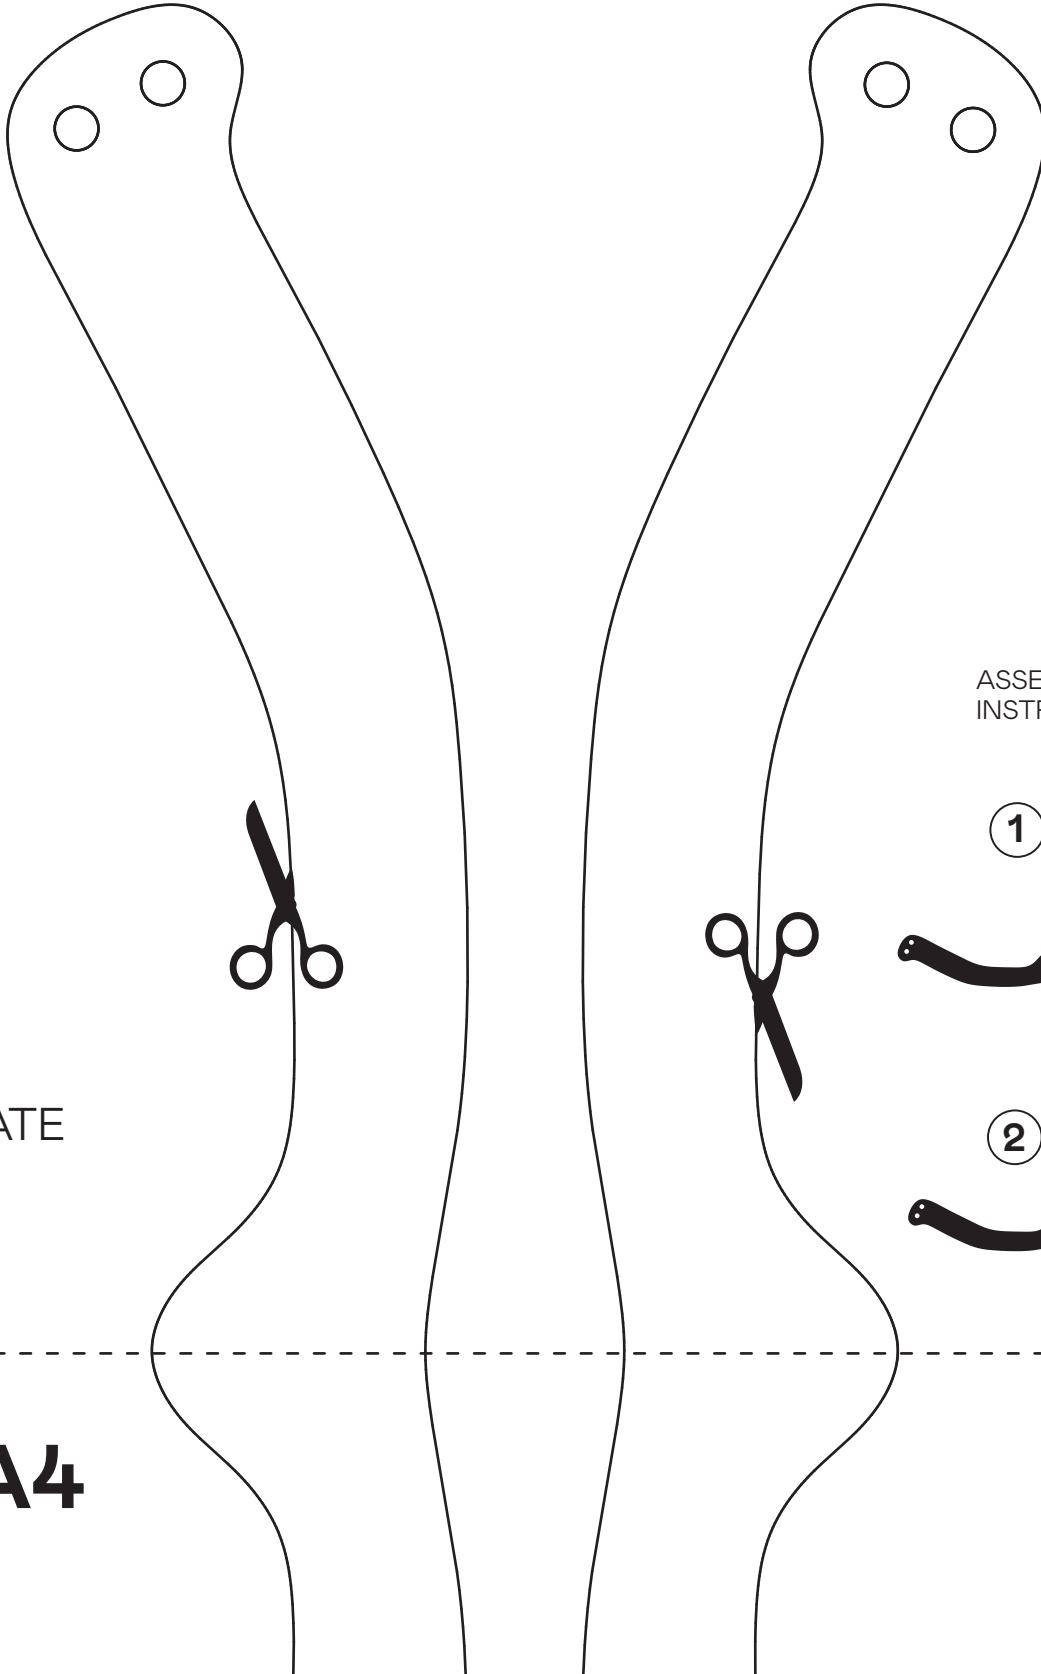

H

O D

E

I

CIRCULAR

COLLABORATIVE

EXPLORATION

DECONSTRUCTABLE

RECYCLABLE

RETURNABLE

SCALE
IN CM:

STRAP
TEMPLATE

S

ASSEMBLY
INSTRUCTIONS:

A4