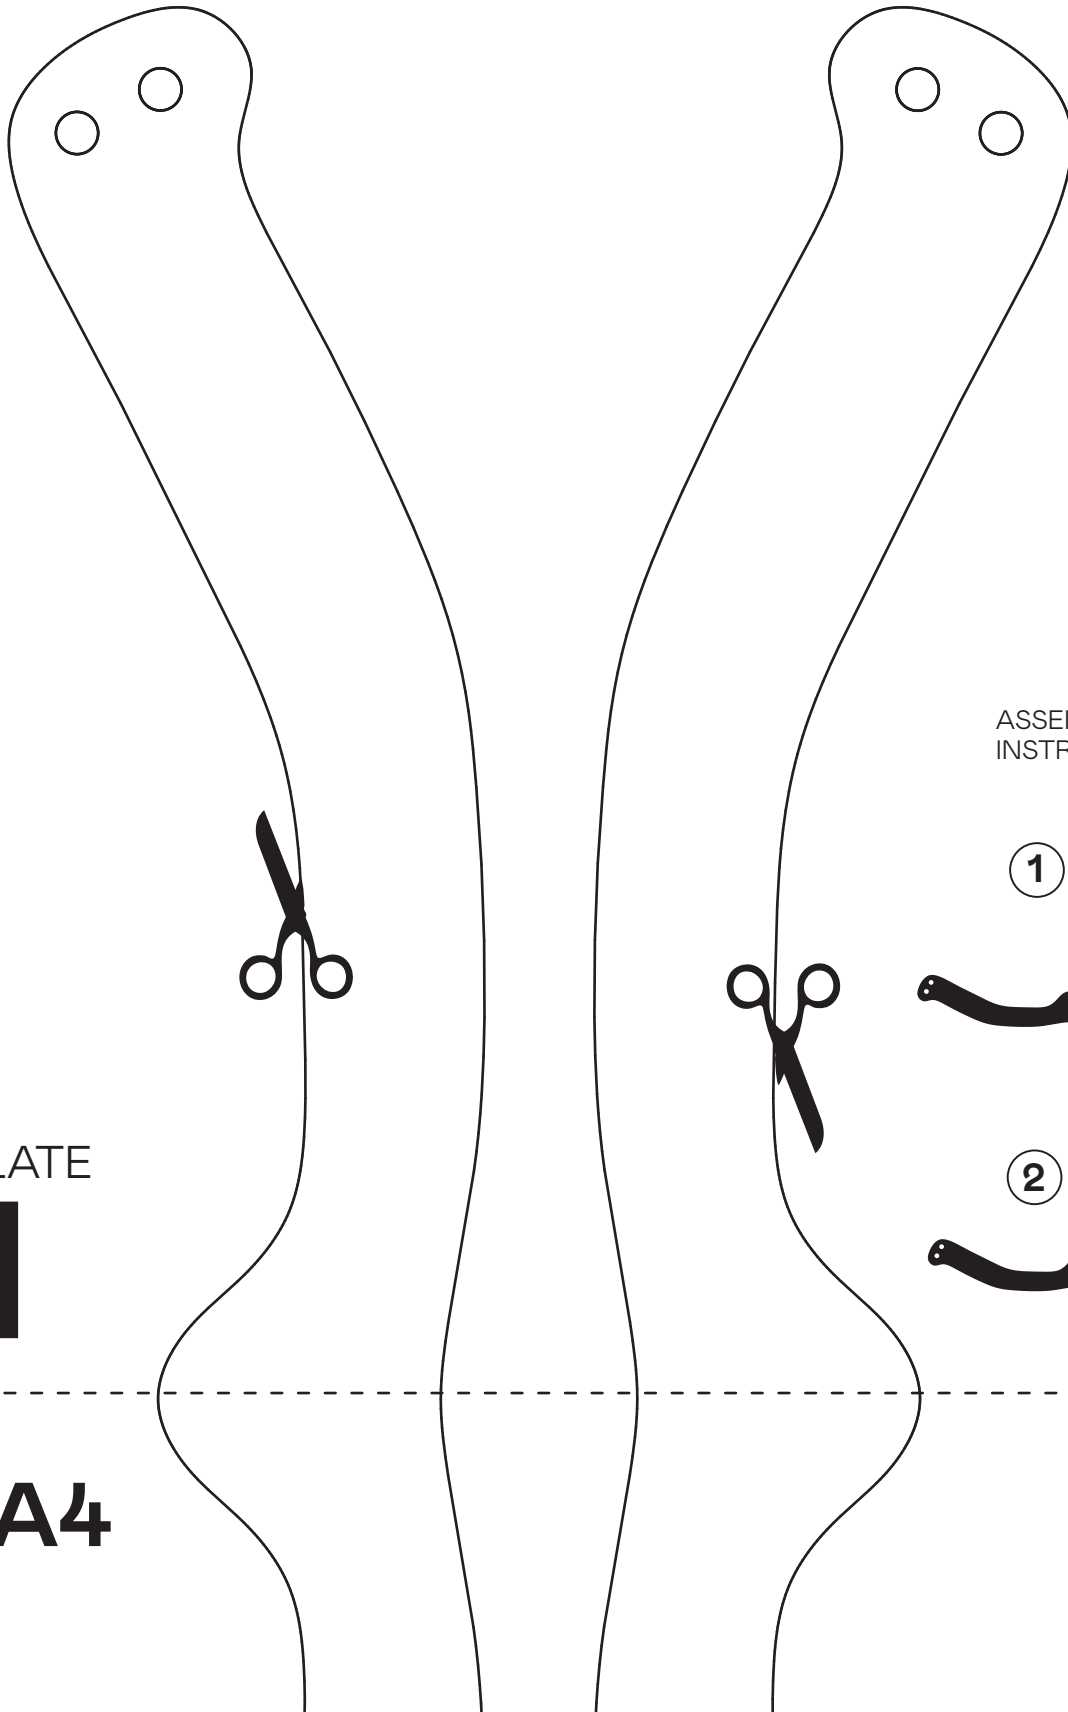

H O D E I

CIRCULAR

COLLABORATIVE

EXPLORATION

DECONSTRUCTABLE

RECYCLABLE

RETURNABLE

SCALE
IN CM:

STRAP
TEMPLATE

M

ASSEMBLY
INSTRUCTIONS: