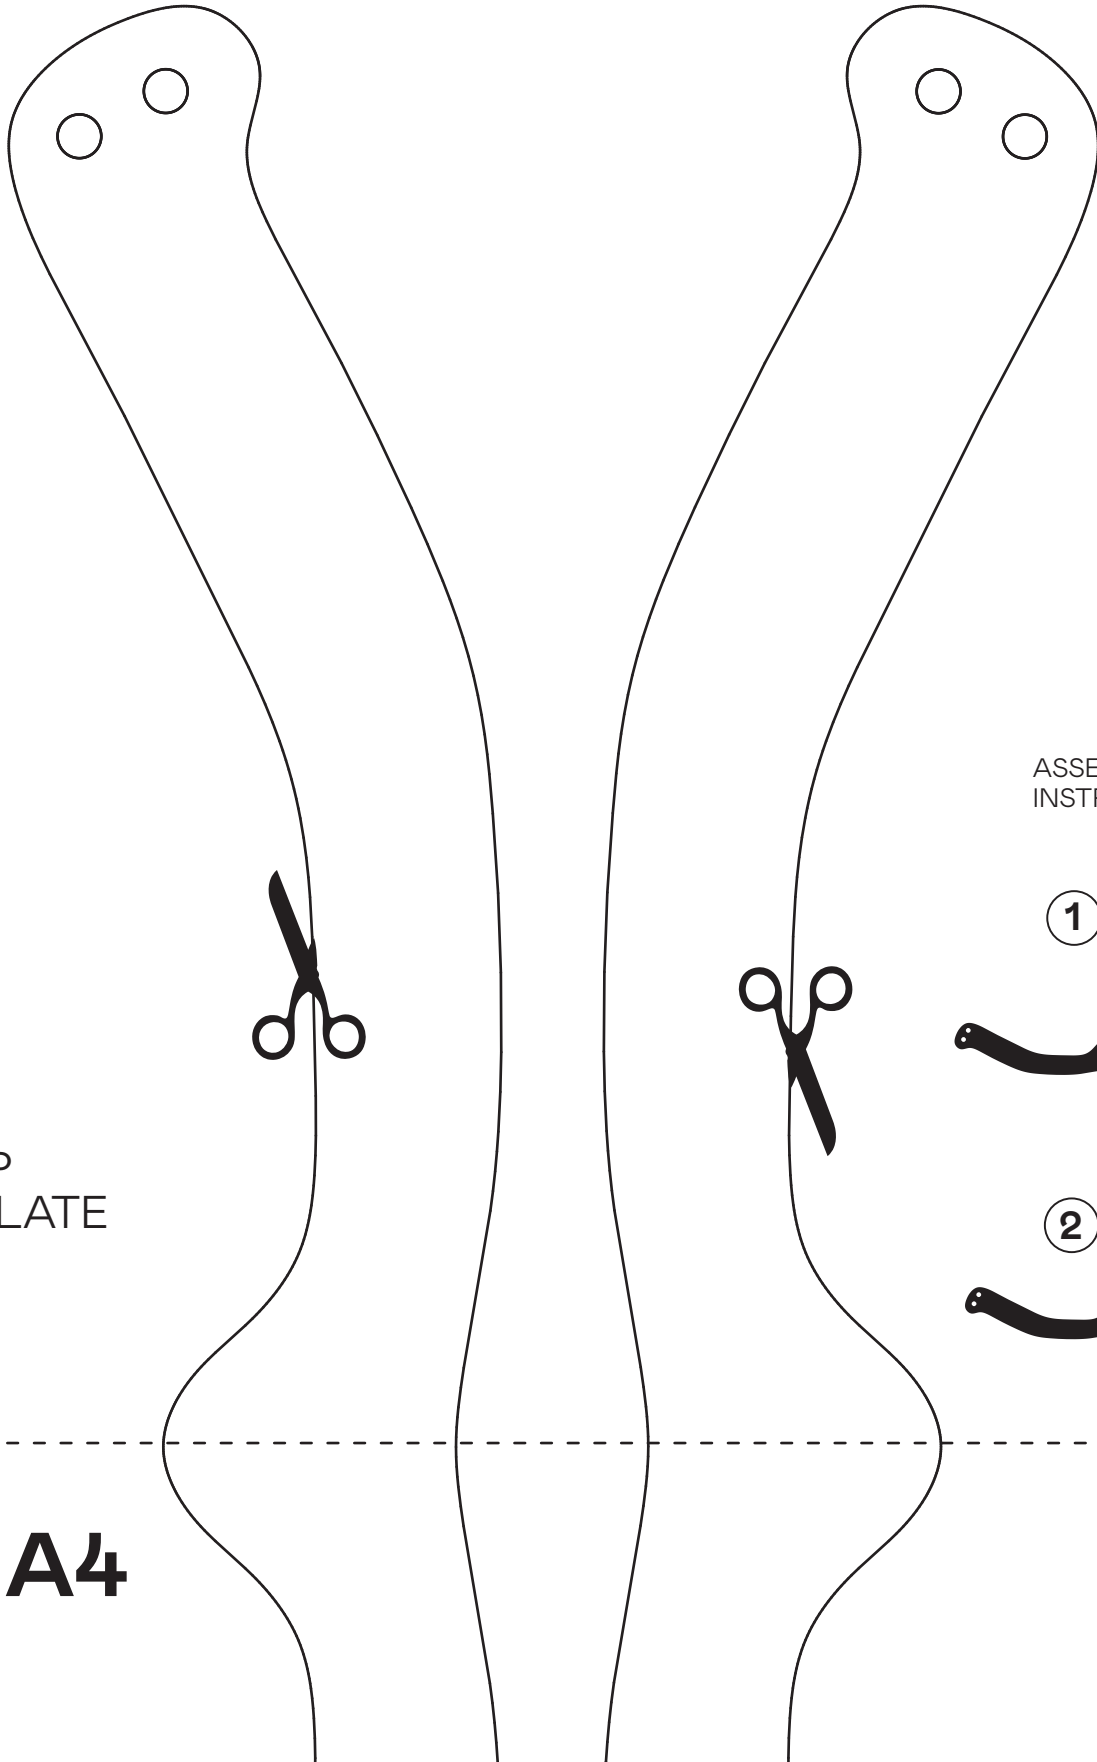

H

O D

E

I

CIRCULAR

COLLABORATIVE

EXPLORATION

DECONSTRUCTABLE

RECYCLABLE

RETURNABLE

SCALE
IN CM:

STRAP
TEMPLATE

ASSEMBLY
INSTRUCTIONS:

A4