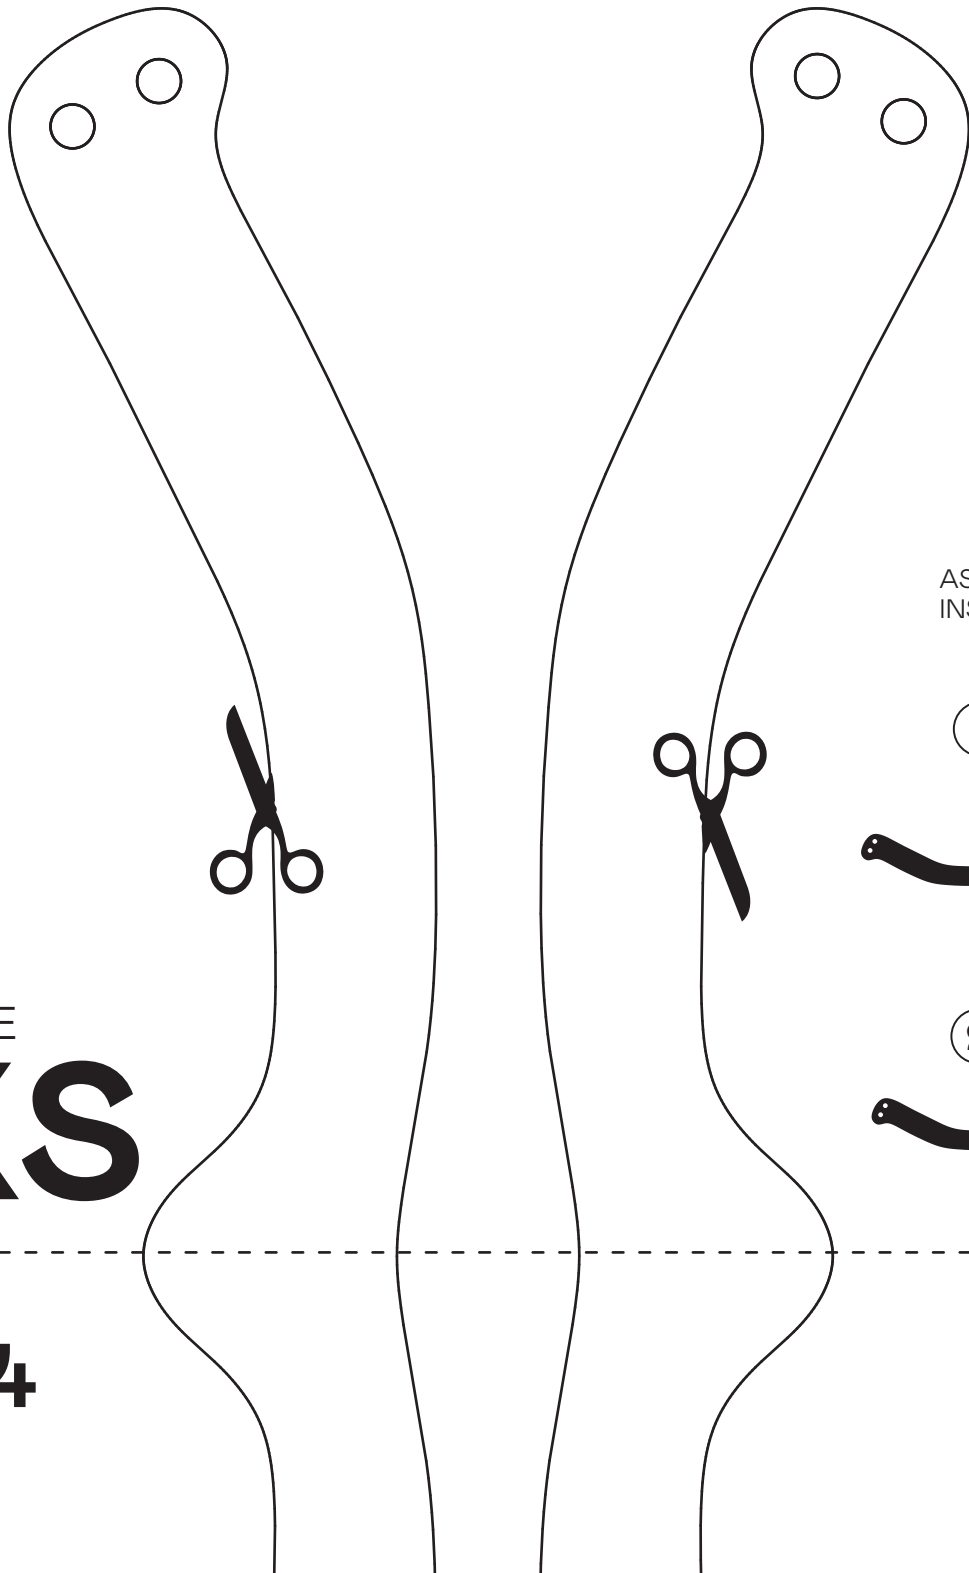

H

O D

E

I

CIRCULAR

COLLABORATIVE

EXPLORATION

DECONSTRUCTABLE

RECYCLABLE

RETURNABLE

SCALE
IN CM:

ASSEMBLY
INSTRUCTIONS:

STRAP
TEMPLATE

2XS

A4