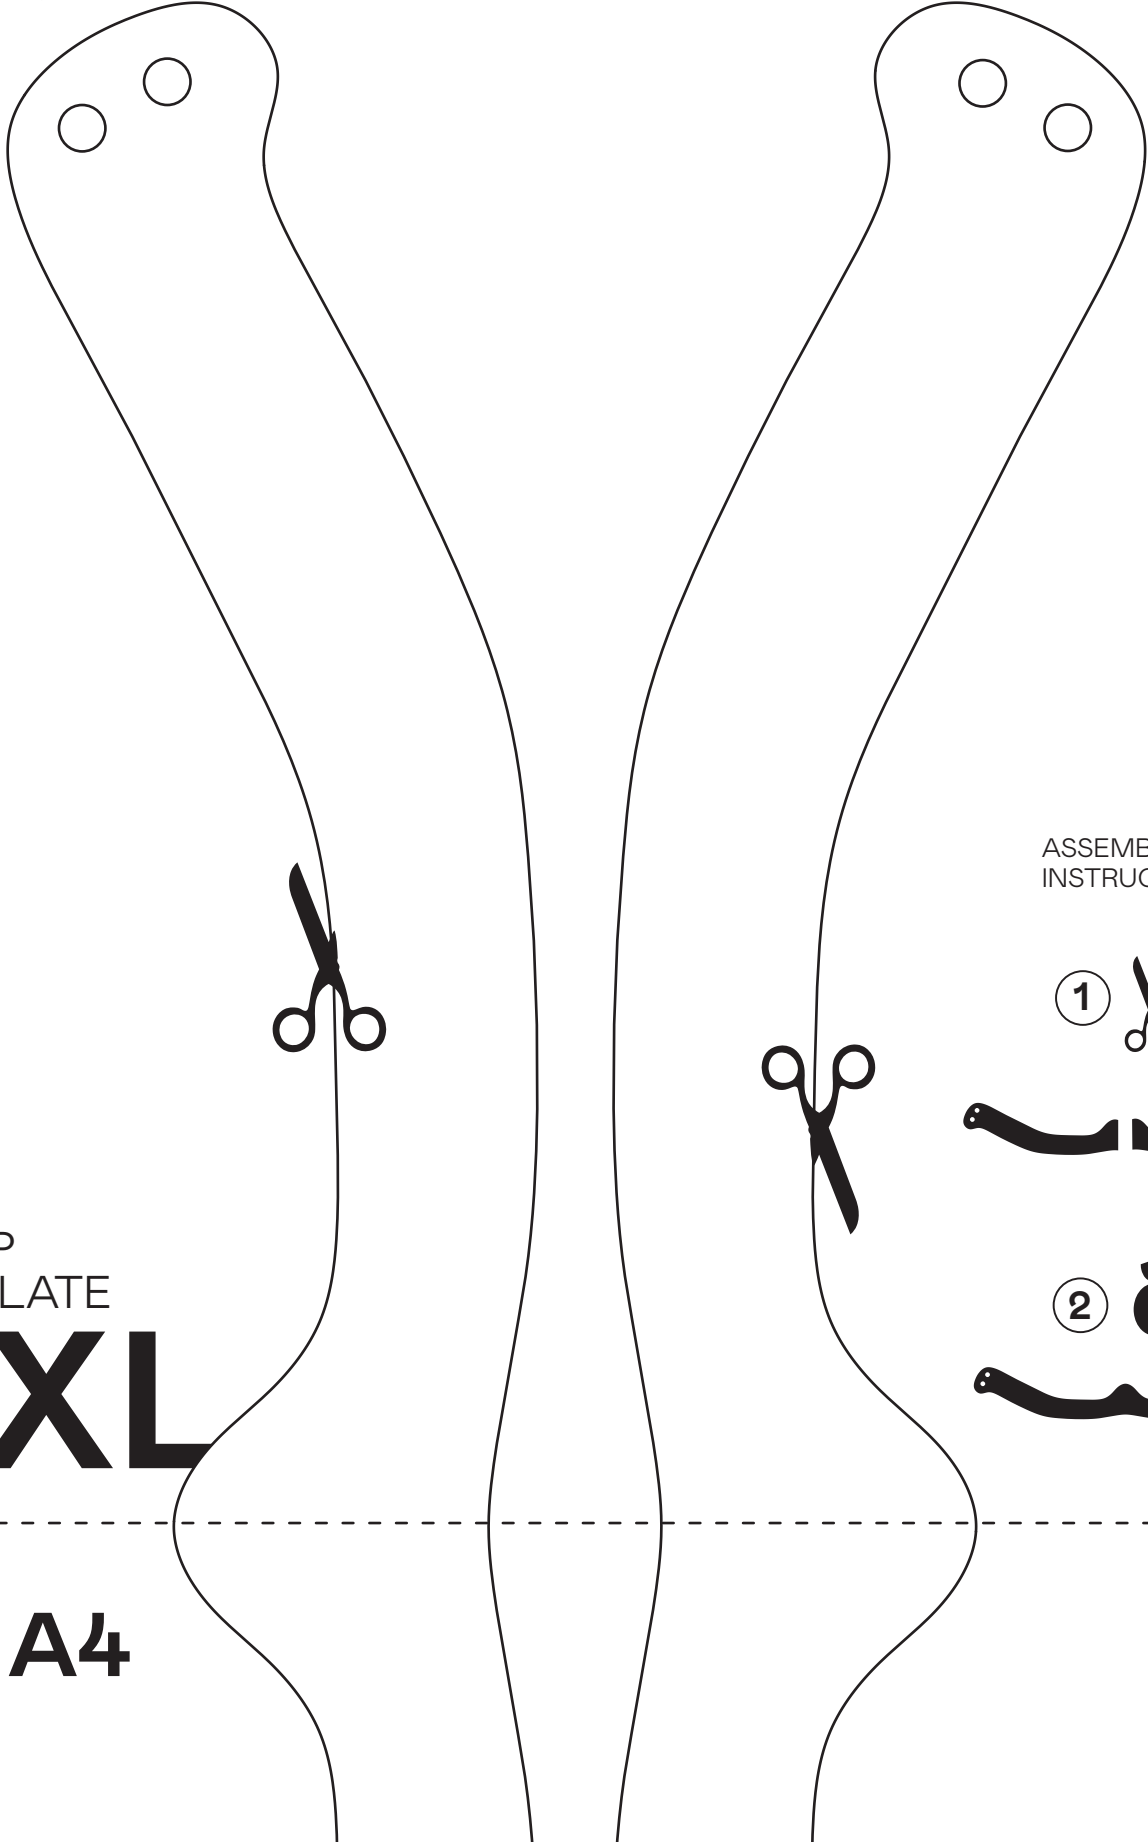

H O D E I

CIRCULAR

COLLABORATIVE

EXPLORATION

DECONSTRUCTABLE

RECYCLABLE

RETURNABLE

SCALE
IN CM:

STRAP
TEMPLATE

2XL

ASSEMBLY
INSTRUCTIONS: