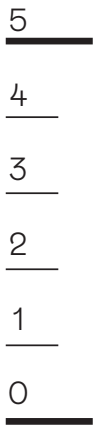

H O D E I

CIRCULAR

COLLABORATIVE

EXPLORATION

DECONSTRUCTABLE

RECYCLABLE

RETURNABLE

SCALE
IN CM:

STRAP
TEMPLATE

2XL

ASSEMBLY
INSTRUCTIONS: